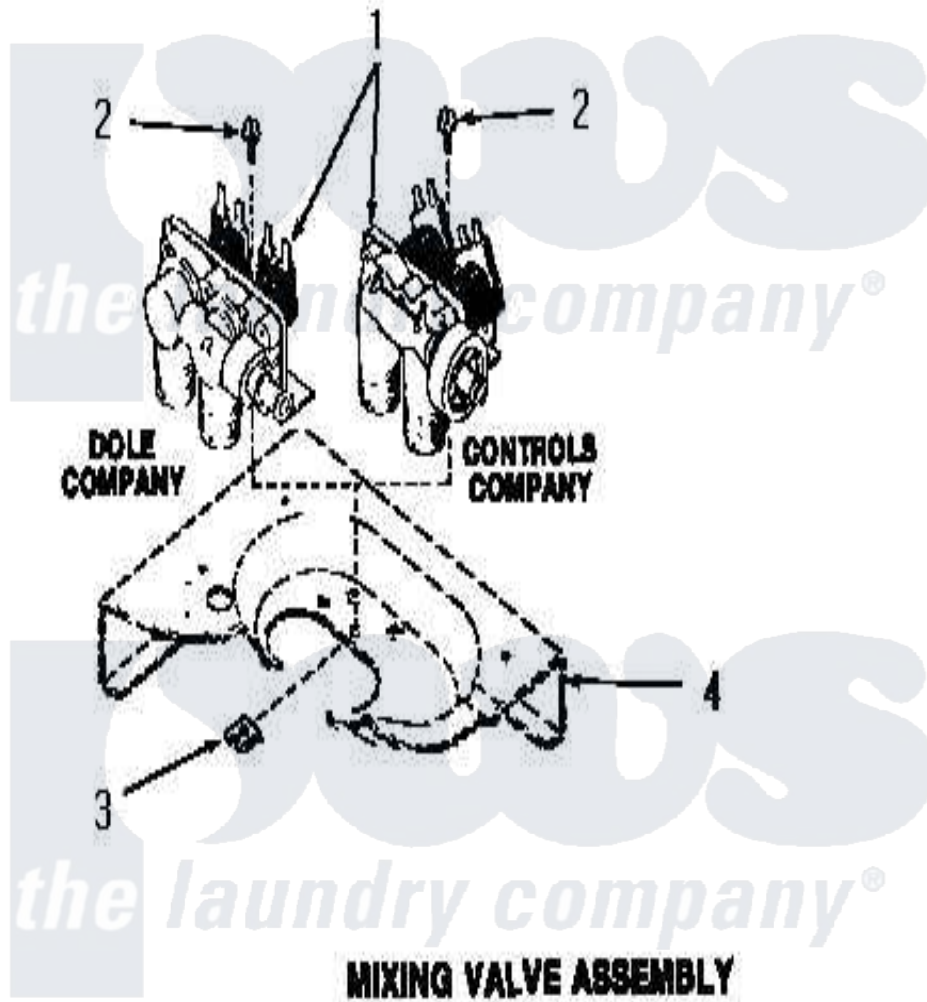

Amana FA4311 14 - MIXING VALVE ASSY

[Amana Residential Amana FA4311 Washer Parts](#) Parts Diagram 14 - MIXING VALVE ASSY
Click on the part number to view part

Item	Original Part Number	Replaced By	Status	Part Description
1	25832	205613		Water Valve
2	23962	W10116760		Screw
3	23277		Not Available	NUT,SPEED
4	Y00000000		Not Available	SEE NOTE CABINET TOP