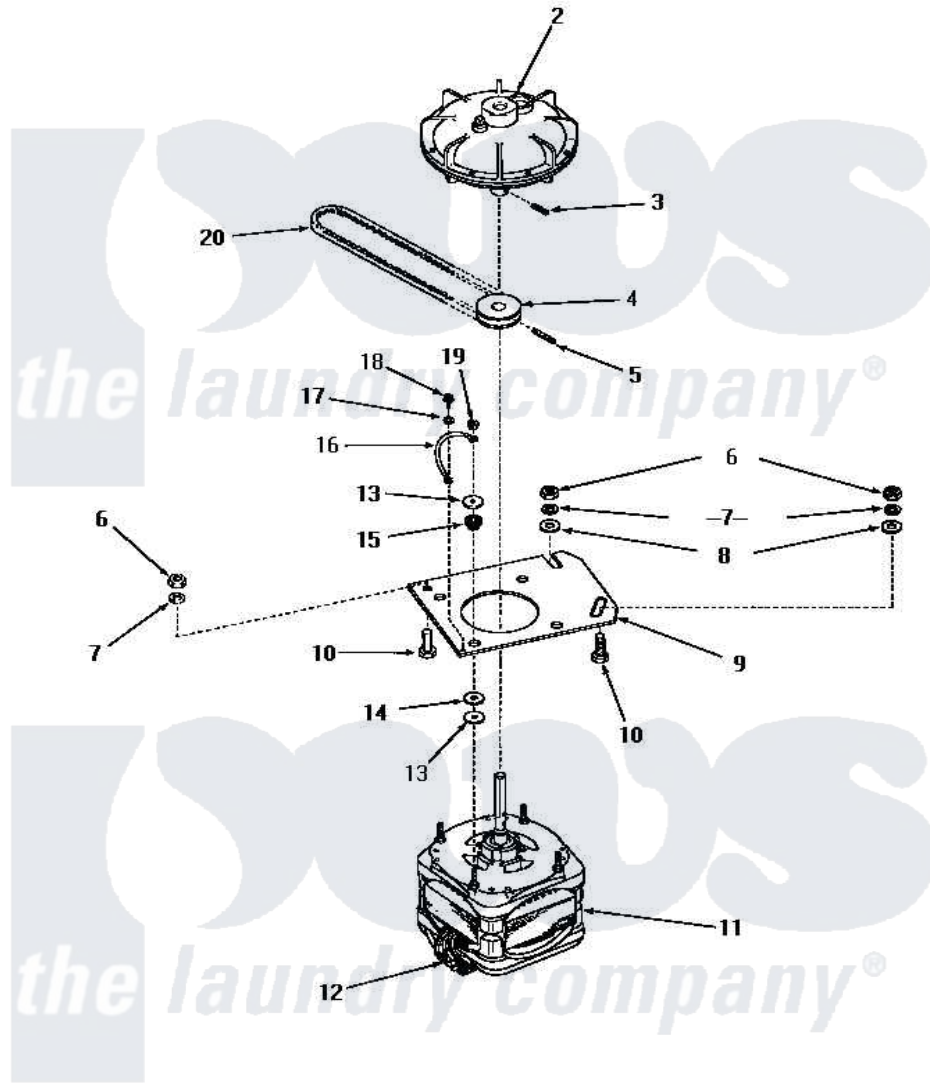

Amana FA4311 15 - MOTOR, FLUID DRIVE & PUMP BELT

MOTOR, FLUID DRIVE AND PUMP BELT

Amana [Residential Amana FA4311 Washer Parts](#) Parts Diagram 15 - MOTOR, FLUID DRIVE & PUMP BELT
 Click on the part number to view part

Item	Original Part Number	Replaced By	Status	Part Description
2	24706			Assembly, Fluid Drive
3	24703		Not Available	PIN,ROLL
4	26116			Pulley, Drive
5	23750			Pin, Roll
6	20274	62739		Nut, Lock
7	20277			Lockwasher, 3/8 Std X 3
8	20279			Washer, 13/32 ID x 13/16 OD
9	23769		Not Available	PLATE,MOUNTING
10	20255		Not Available	SCREW,3/8-16 X 1 HEX H
11	26069			X Assembly, Motor And Pulley
12	24142		Not Available	SWITCH,MOTOR
"	24139		Not Available	SWITCH,MOTOR
13	20103	M0270519		Washer
14	20104			Washer
15	20102		Not Available	WASHER
16	25484		Not Available	GROUND WIRE

17	21735	Not Available	LOCKWASHER, No. 10 INTSHKP
18	20530		Screw, 10-24 x 3/8 Hex
19	23604		Nut, Hex 10-32 Lock
20	23759	Not Available	BELT
NI	20299	Not Available	FLUID DRIVE FLUID-BULK