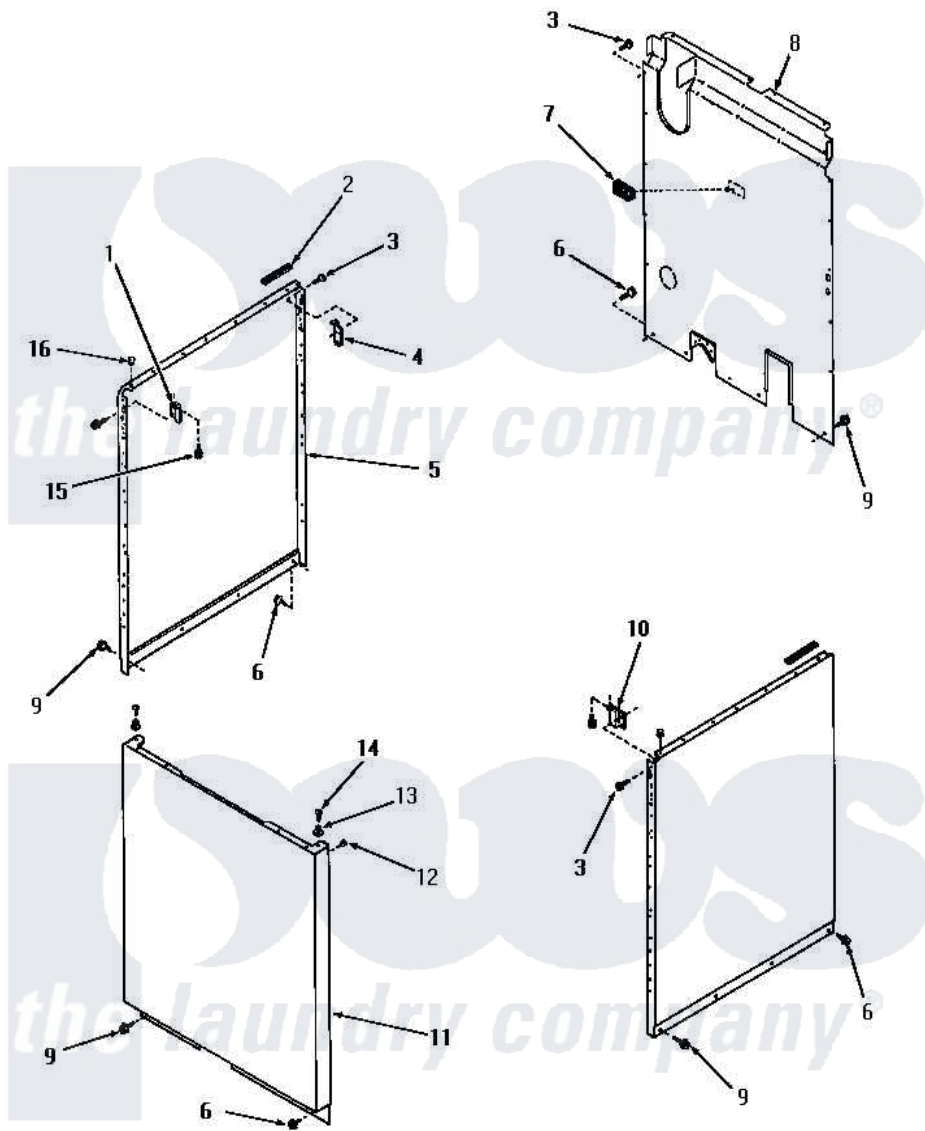

Amana FA4311 16 - PANELS

PANELS

Amana [Residential Amana FA4311 Washer Parts](#) Parts Diagram 16 - PANELS
 Click on the part number to view part

Item	Original Part Number	Replaced By	Status	Part Description
1	26691		Not Available	BRACKET,HOLD DOWN-L.H.
2	80312			Bumper Pad
3	51784		Not Available	SCREW,10B-16 X 1/2 HEX
4	52487			Lug, Hold-Down
5	26821A		Not Available	PANEL,SIDE
"	26821W		Not Available	SIDE PANEL, LEFT OR RIGHT, WHI
"	26821H		Not Available	PANEL,SIDE
"	26821L		Not Available	PANEL,SIDE
"	26821C		Not Available	SIDE PANEL, RIGHT OR LEFT, COP
"	26821K		Not Available	SIDE PANEL, RIGHT OR LEFT, COF
6	26415	27001200		Screw
7	23257		Not Available	PAD,BUMPER
8	24342GR		Not Available	REAR PANEL, GRAY
9	26592		Not Available	HEX HEAD SCREW

10	26690	Not Available	BRACKET,HOLD DOWN-R.H.
11	26822A	Not Available	PANEL,FRONT
"	26822K	Not Available	FRONT PANEL, COFFEE
"	26822C	Not Available	LOADING DOOR, COPPERTONE
"	26822L	Not Available	PANEL,FRONT
"	26822H	Not Available	PANEL,FRONT
"	26822W	Not Available	LOADING DOOR, WHITE
12	20387		Bumper
13	23020	Not Available	MOUNT,PANEL
14	Q6535	Not Available	SCREW,10B-16 X 3/4 ROU
15	Y2008	Not Available	SCREW AND LOCKWASHER
16	21176		Bumper