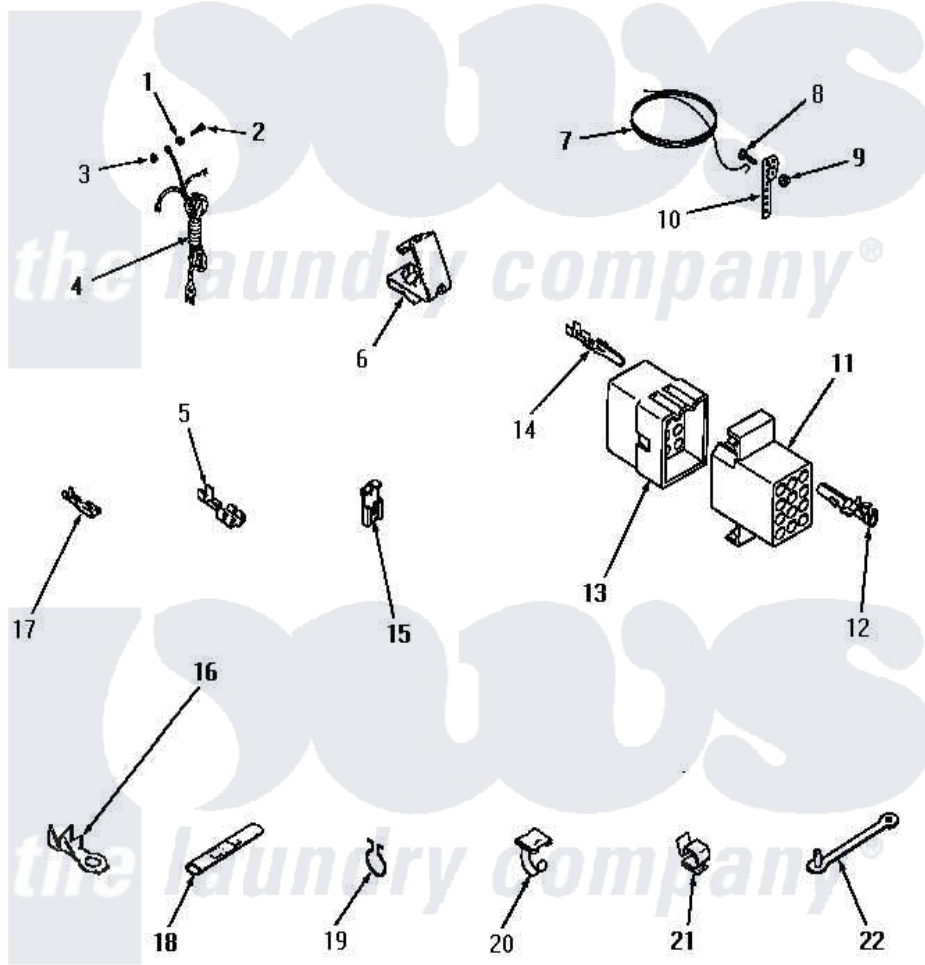

# Amana FA4311 17 - POWER CORD, WIRE & TERMINALS

## POWER CORD, WIRE AND TERMINALS

Amana [Residential Amana FA4311 Washer Parts](#) Parts Diagram 17 - POWER CORD, WIRE & TERMINALS  
 Click on the part number to view part

Item	Original Part Number	Replaced By	Status	Part Description
1	<a href="#">03815</a>			Lockwasher, No.10 Ext Shk
2	<a href="#">20267</a>			Screw, 10-24 X 3/8 Round
3	03673		Not Available	NUT
4	22660		Not Available	POWER CORD AND PLUG
5	Y00119		Not Available	SPADE TERMINAL(18 GAUGE) (1/4 INCH-(1) 18 GAUGE WIRE)
6	00158		Not Available	GROUND CLIP
7	Y21429		Not Available	GROUND WIRE
8	21431		Not Available	ROUND HEAD SCREW
9	Y20278		Not Available	LOCKWASHER
10	21430		Not Available	STRAP,GROUND
11	23042		Not Available	RECEPTACLE
"	Y23034	<a href="#">26163</a>		Receptacle, 9 Circuit
"	<a href="#">23036</a>			Receptacle, 12 Circuit
"	23038		Not Available	RECEPTACLE,15 CIRCUIT
"	23039	<a href="#">697780</a>		Receptacle,

12	Y00117	<a href="#">5011-XX</a>		093 Female Socket
13	23035		Not Available	PLUG,12 CIRCUIT
"	<a href="#">23033</a>			Plug, 9 Circuit
"	<a href="#">23037</a>			Plug, 15 Circuit
"	<a href="#">23041</a>			Plug, 6 Circuit
"	<a href="#">23040</a>			Plug-3 Circuit
14	<a href="#">Y00116</a>			Terminal, Pin-Male
15	<a href="#">Y00120</a>			Terminal, Flag-1/4 Fema
16	<a href="#">00110</a>			No.10 18 Gauge Wire
17	<a href="#">00112</a>			Terminal, Spade-3/16 Fe
18	21091		Not Available	CONNECTOR TWO 1/4 INCH MALE
19	<a href="#">51291</a>			Clip, Wire
20	21793		Not Available	CABLE CLIP
21	<a href="#">21036</a>			Clip, Cable
22	22837		Not Available	STRAP,WIRE