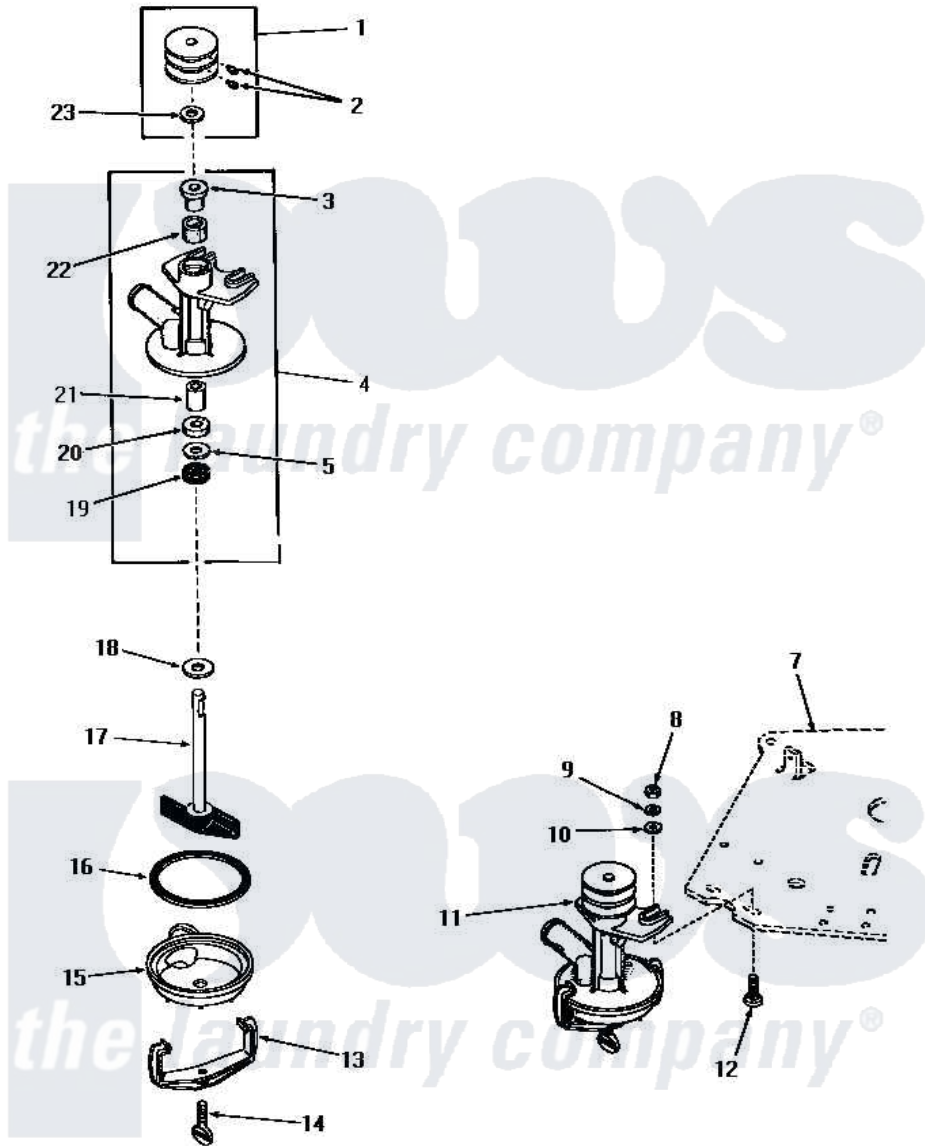

# Amana FA4311 18 - PUMP ASSY

## PUMP ASSEMBLY

Amana [Residential Amana FA4311 Washer Parts](#) Parts Diagram 18 - PUMP ASSY  
 Click on the part number to view part

Item	Original Part Number	Replaced By	Status	Part Description
1	23770		Not Available	ASSY,PULLEY
2	<a href="#">02771</a>			Screw, 1/4-20 x 3/8 Hex S
3	<a href="#">20072</a>			Bearing
4	20763		Not Available	PUMP BODY
5	<a href="#">20093</a>			Washer, 29/64 ID x 63/64 OD
7	Y00000000		Not Available	SEE NOTE MOUNTING PLATE
8	20275	<a href="#">27001225</a>		Nut, Jam Mid Lock 1/4-20
9	<a href="#">03189</a>			LoCkwasher, 1/4 Std-C P
10	<a href="#">20176</a>			Washer, .2656 ID x 9/16 OD
11	25178		Not Available	ASSY,PUMP
12	<a href="#">24390</a>			Bolt
13	<a href="#">20066</a>			Clamp, Pump
14	<a href="#">20161</a>			Screw, 5/16-18 X 1-1/16
15	04316		Not Available	BOTTOM,PUMP
16	20097		Not Available	GASKET
17	04372		Not Available	ASSY,IMPELLER

18	<a href="#">20099</a>		Washer, .440idx1.125odx
19	<a href="#">20095</a>		Seal
20	<a href="#">20094</a>		Packing Material
21	<a href="#">20071</a>		Bearing
22	<a href="#">26479</a>		Wick
23	26919	Not Available	WASHER,PUMP PULLEY
NI	<a href="#">131P3</a>		Kit, Pump Kt85