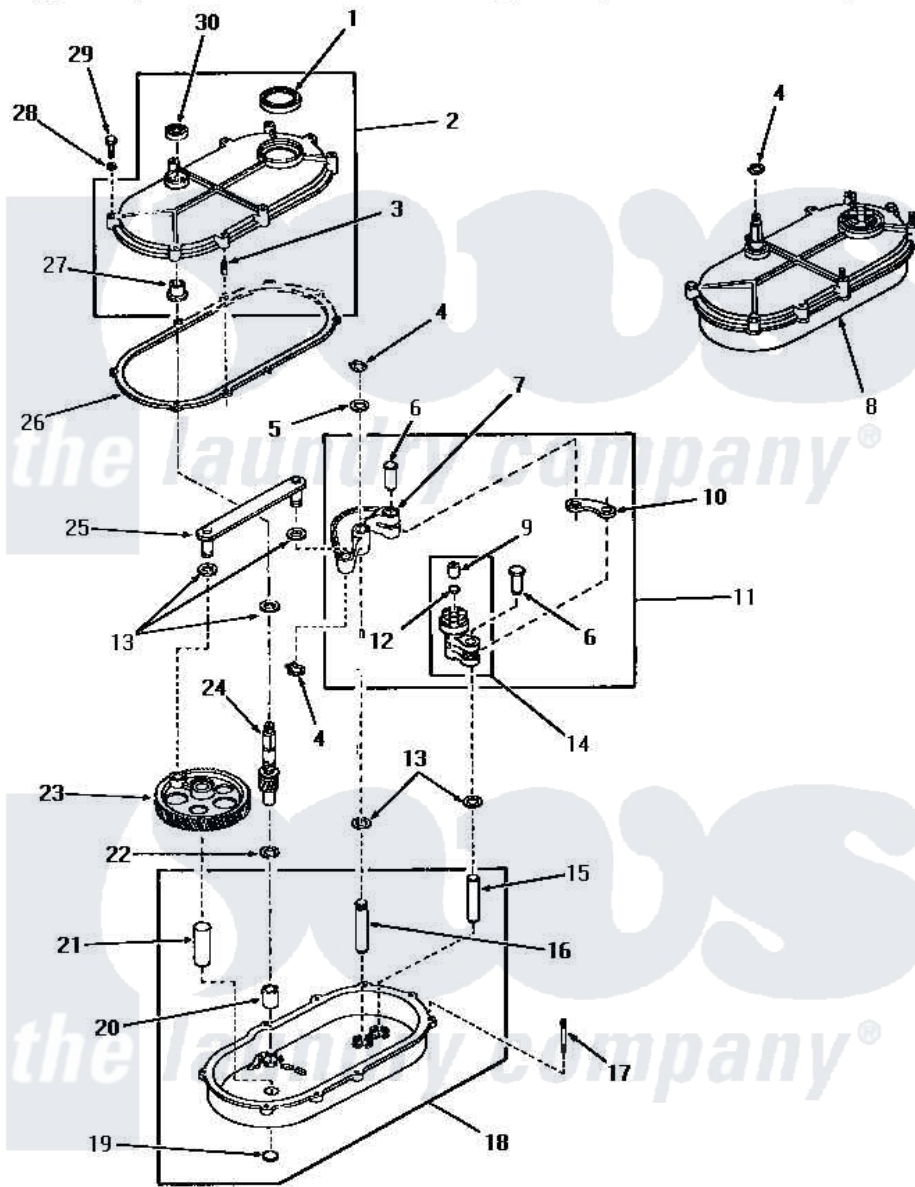

Amana FA4311 19 - TRANSMISSION ASSY

TRANSMISSION ASSEMBLY

Amana [Residential Amana FA4311 Washer Parts](#) Parts Diagram 19 - TRANSMISSION ASSY
 Click on the part number to view part

Item	Original Part Number	Replaced By	Status	Part Description
1	20199			Seal
2	20216		Not Available	ASSY,TRANSMISSION COVE
3	20197		Not Available	DOWEL PIN
4	23751			Ring, Retaining
5	20212	35092		Washer, 3628id X 1.00 X .056
6	01690			Pin, Link
7	05005	05005P		Assembly
8	23828			Assembly, Transmission
9	01711		Not Available	BEARING
10	Y04999		Not Available	LINK
11	20220			Assembly, Rocker Arm
12	Y02479			Disc, Expansion
13	01791			Washer, .626 X 1.125 X1
14	20219	30927P		Assembly Clutch Arm
15	01688		Not Available	PIN
16	24817		Not Available	PIN,ROCKER ARM

17	20155		Not Available	STUD,DOUBLE END 1/4-20
18	23927		Not Available	ASSY,TRANSMISSION xREPLACE
19	Y02769			Disc
20	01993			Bearing, 7/8odx5/8id
21	03477		Not Available	PIN
22	20198	41813		Csa 20198 20 4w 19 Deg Cc
23	02175		Not Available	GEAR,CRANK
24	23645			Pinion
25	03969	03969P		Rod Connecting
26	20059			Gasket
27	20082			Bearing
28	03189			LoCkwasher, 1/4 Std-C P
29	20257		Not Available	SCREW,1/4-20 X 1-1/4 H
30	20200			Seal
NI	02528	02528P		Grease Transmission Mobil 209