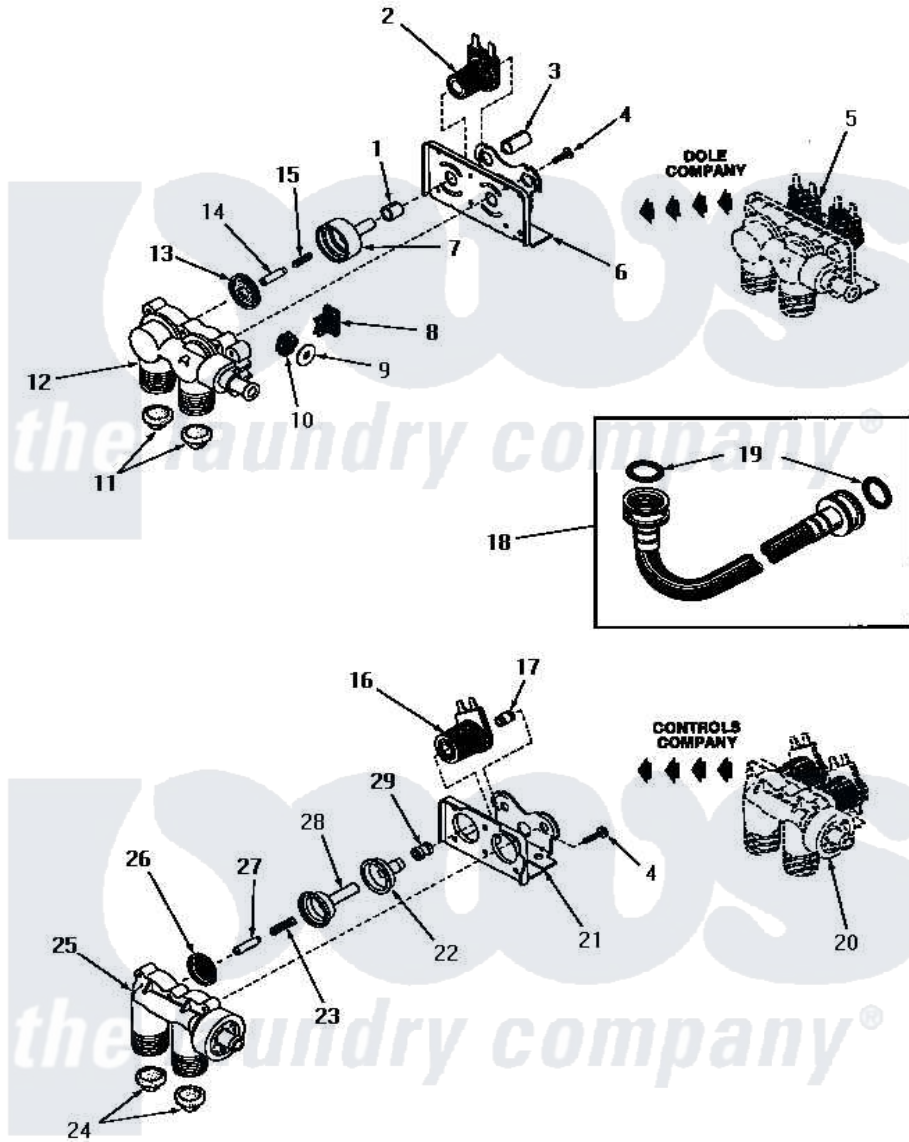

Amana FA4320 01 - 25832 & 25833 MIXING VALVE ASSEMBLIES

25832 and 25833 MIXING VALVE ASSEMBLIES
(See Page 18 for complete assembly)

Amana [Residential Amana FA4320 Washer Parts](#) Parts Diagram 01 - 25832 & 25833 MIXING VALVE ASSEMBLIES
Click on the part number to view part

Item	Original Part Number	Replaced By	Status	Part Description
1	24129		Not Available	SLEEVE,SHORT
2	24126	33930		Valve, Mixing
3	24128		Not Available	SLEEVE,LONG
4	25817C		Not Available	SCREW
5	Y00000000		Not Available	SEE NOTE MIXING VALVE ASSEMBLY
6	Y24127		Not Available	MOUNTING BRACKET
7	24130			Guide, Armature
8	Y24135		Not Available	PLUG,FLOW REGULATOR
9	23224G		Not Available	DIFFUSER
10	21187C		Not Available	REGULATOR,FLOW
11	24122	22002960		Strainer, Washer Inlet
12	24125			Body, Valve
13	24134		Not Available	DIAPHRAGM
14	24132		Not Available	ARMATURE
15	24131		Not Available	SPRING
16	24596A		Not Available	SOLENOID

17	25817M		Not Available	SOLENOID PLUG
18	20241	EZ20241		20 x 24 x 1 Filter 1 Metal Side
19	20290	Y013783		Washer, Inlet Hose
20	Y00000000		Not Available	SEE NOTE MIXING VALVE ASSEMBLY
21	25817B		Not Available	MOUNTING BRACKET
22	25817E		Not Available	SLEEVE, GUIDE xREPLACE
23	25817G		Not Available	SPRING
24	24122	22002960		Strainer, Washer Inlet
25	Y24124		Not Available	VALVE BODY
26	25817K		Not Available	DIAPHRAGM
27	25817H		Not Available	ARMATURE
28	25817F		Not Available	ARMATURE GUIDE
29	25817D		Not Available	SLEEVE ADAPTER