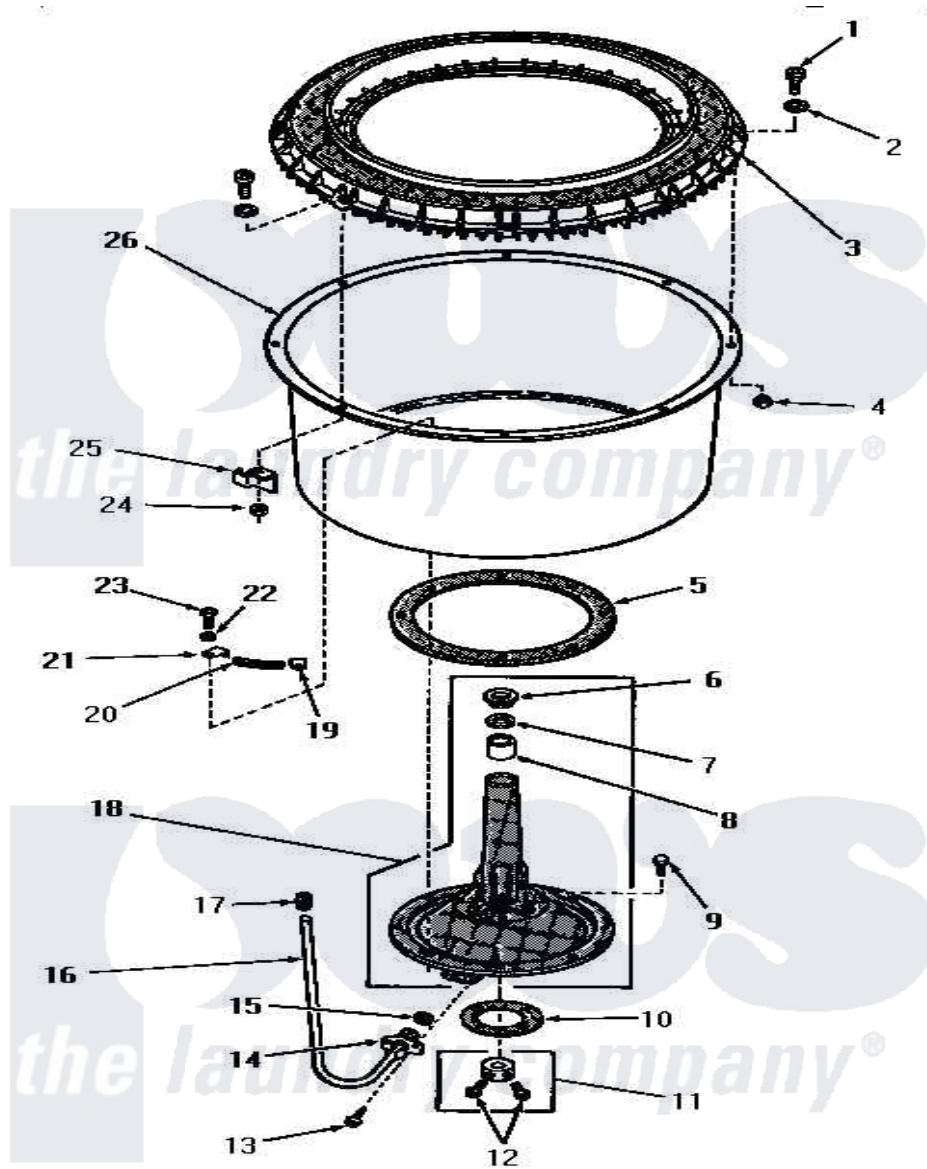

Amana FA4320 03 - AGITATOR POST & SPIN TUB

AGITATOR POST AND SPIN TUB

Amana [Residential Amana FA4320 Washer Parts](#) Parts Diagram 03 - AGITATOR POST & SPIN TUB
 Click on the part number to view part

Item	Original Part Number	Replaced By	Status	Part Description
1	25251	E225251		25 x 25 x 1 Filter 1 Metal Side
2	25100			Washer, 17/64 ID x 1/2 OD
3	24931		Not Available	BALANCE RING
4	25250			Nut, 1/4-20 Hex Nyllock
5	20122			Gasket
6	23685			Bearing
7	23684			Seal
8	23686			Bearing
9	20261			Screw, Cap
10	20120			Gasket
11	20377			Collar Assembly
12	23481	02422		Screw, 1/4-20 X 1/2 HeX
13	20852		Not Available	SCREW, 10-24 X 1/2 HEX
14	26046			Bracket, Sediment Tube
15	20110			Gasket
16	22359			Tube, Sediment

17	22361		Sleeve
18	23993	Not Available	ASSY,CENTER COLUMN
19	22446		Clip
20	22144		Spring
21	22447		Clip
22	20121	Not Available	GASKET
23	20260		Screw, 5/16-18 X 3/4 RD
24	26678		Nut, Self-Locking
25	22025		Bracket
26	26909		Tub, Spin-Blue And White
NI	243P3	Not Available	KIT,AGITATOR POST