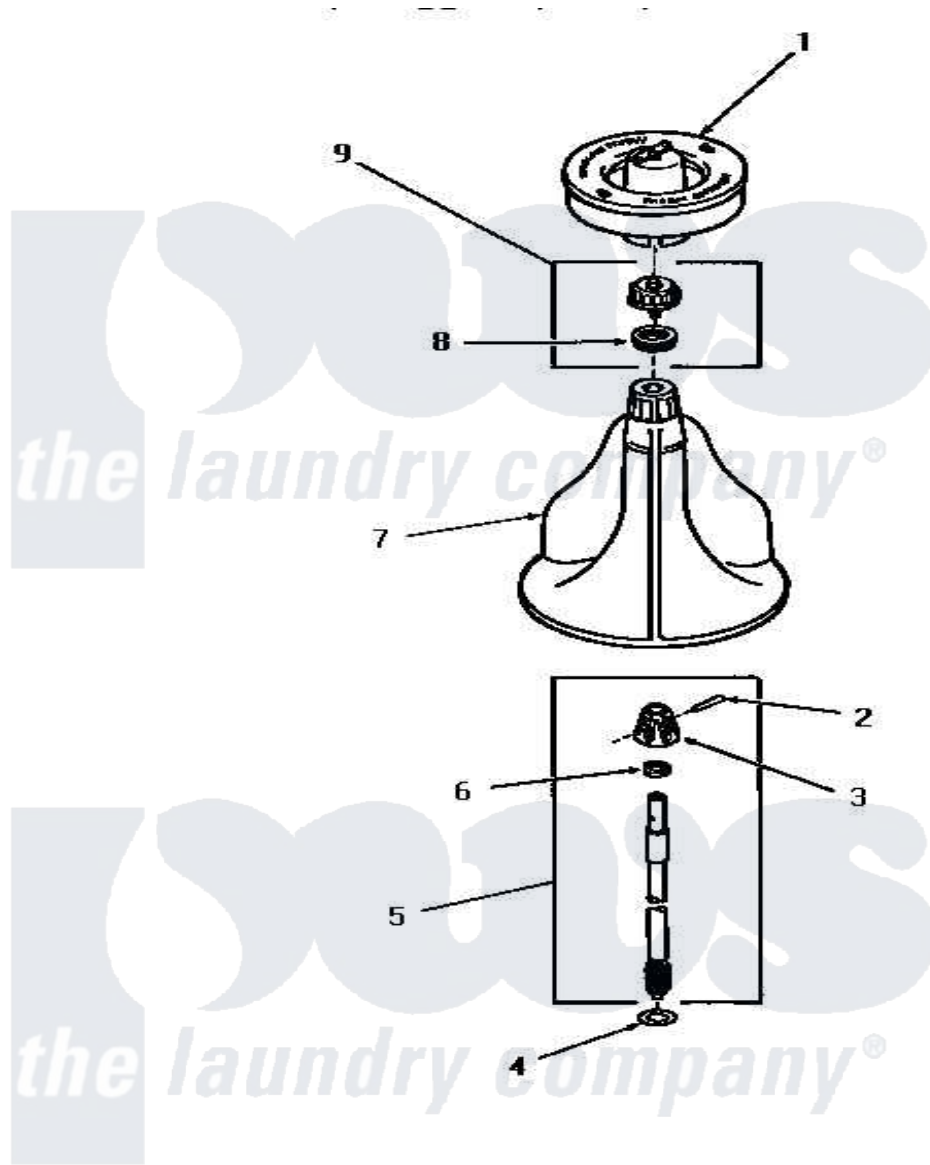

# Amana FA4320 04 - AGITATOR, SHAFT & FABRIC SOFTENER DISP

## AGITATOR, SHAFT AND FABRIC SOFTENER DISPENSER

Amana Residential Amana FA4320 Washer Parts Parts Diagram 04 - AGITATOR, SHAFT & FABRIC SOFTENER DISP  
 Click on the part number to view part

Item	Original Part Number	Replaced By	Status	Part Description
1	23546		Not Available	ASSY,DISPENSER-FAB-SOF
2	<a href="#">20243</a>			Pin, Taper
3	20056		Not Available	BLOCK, DRIVE
4	<a href="#">22135</a>			Washer
5	21751	<a href="#">21751P</a>		Assyshaft
6	20057	<a href="#">222T017P01</a>		Washer FIB 21/32 ID X 1156 OD X 1/8
7	<a href="#">26006</a>			Assembly, Agitator
8	<a href="#">21036</a>			Clip, Cable
9	<a href="#">26015</a>			Assembly, Cap And Ring-Agitator
"	<a href="#">26014</a>			Assembly, Cap And Ring-Agitator