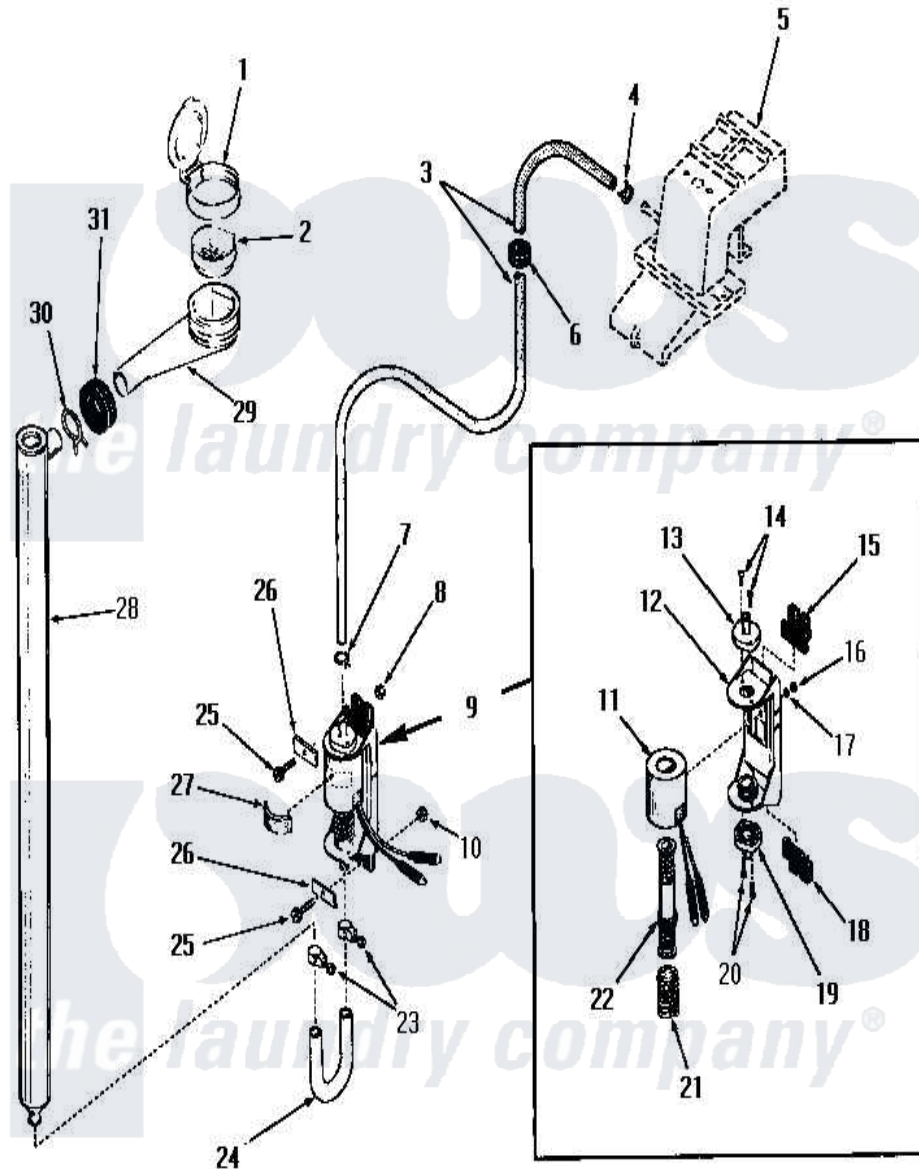

Amana FA4320 05 - BLEACH DISPENSER

Amana [Residential Amana FA4320 Washer Parts](#) Parts Diagram 05 - BLEACH DISPENSER
 Click on the part number to view part

Item	Original Part Number	Replaced By	Status	Part Description
1	22484		Not Available	BLEACH LID
2	21984			Cover, Dispenser
3	22300		Not Available	HOSE
4	23410		Not Available	HOSE CLAMP
5	Y00000000		Not Available	SEE NOTE WATER INLET
6	22299		Not Available	GROMMET
7	22295		Not Available	HOSE CLAMP
8	22001			Nut, 10-24 Nylon Hex BR
9	22337			Pump, Bleach
10	22001			Nut, 10-24 Nylon Hex BR
11	22337B		Not Available	COIL AND FRAME
12	22337A		Not Available	BASE
13	22337E		Not Available	HOSE CONNECTOR
14	51356		Not Available	SCREW,6-32 X 5/16 RD H
15	22337F		Not Available	ISOLATION MOUNT
16	22337G		Not Available	NUT

17	21735	Not Available	LOCKWASHER,No.10 INTSHKP
18	22337F	Not Available	ISOLATION MOUNT
19	22337E	Not Available	HOSE CONNECTOR
20	51356	Not Available	SCREW,6-32 X 5/16 RD H
21	22337D	Not Available	SPRING
22	22337C	Not Available	ARMATURE AND VALVE
23	24604	Not Available	HOSE CLAMP
24	22302	Not Available	HOSE
25	25989	Not Available	HEX HEAD SCREW
26	Y22287	Not Available	BLEACH PUMP BRACKET
27	25220	Not Available	BUMPER
28	22303	Not Available	TUBE,BLEACH
29	22377	Not Available	DISPENSER xREPLACE
30	Y03640	Not Available	CLAMP
31	20118	Not Available	GROMMET,1982 INV