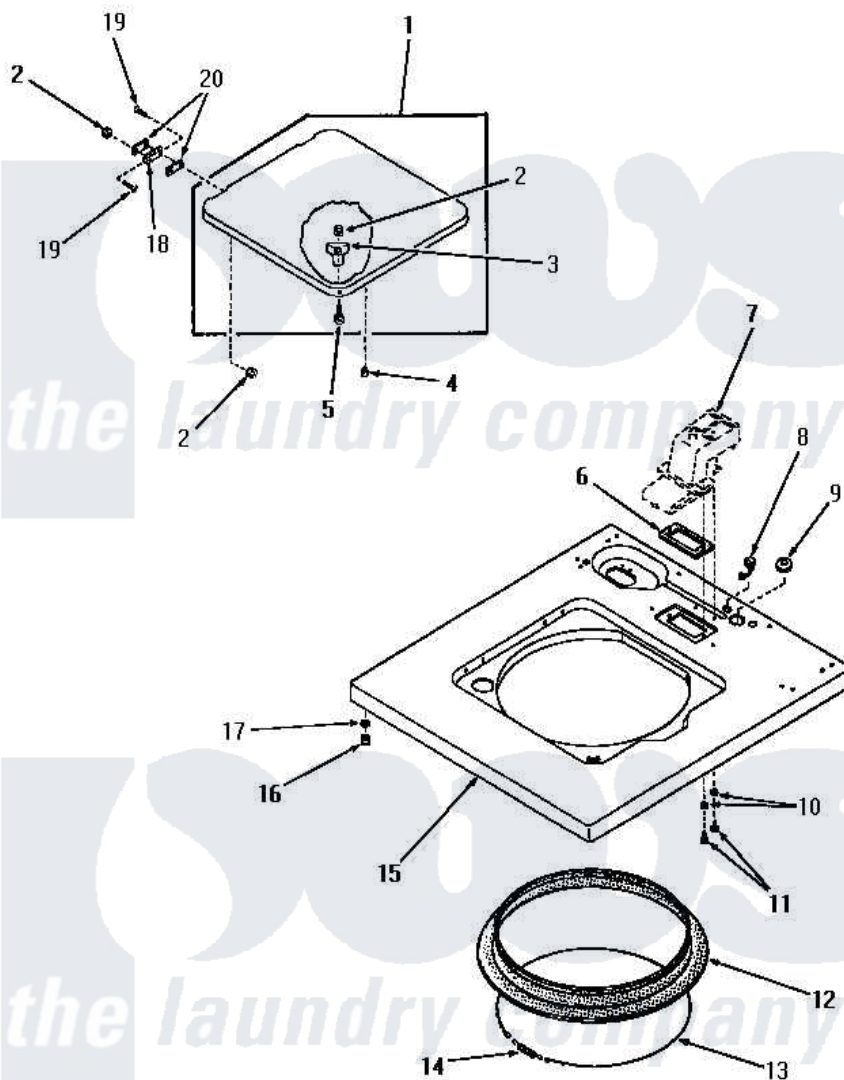

Amana FA4320 07 - CABINET TOP & LOADING DOOR

CABINET TOP AND LOADING DOOR

Amana [Residential Amana FA4320 Washer Parts](#) Parts Diagram 07 - CABINET TOP & LOADING DOOR
 Click on the part number to view part

Item	Original Part Number	Replaced By	Status	Part Description
1	26901W		Not Available	ASSY,LID & CATCH xREPLACE
"	26901A		Not Available	LOADING DOOR, AVOCADO
"	26901K		Not Available	LOADING DOOR, COFFEE
"	26901C		Not Available	LOADING DOOR, COPPERTONE
"	26901H		Not Available	ASSY,LID & CATCH
"	26901L		Not Available	ASSY,LID & CATCH
2	21752			Nut, 8-32 Hex Brilock
3	5217	5304442087		Broiler Pan And Insert
4	21176			Bumper
5	26769			Assembly, Screw And Washer
6	23255		Not Available	GASKET
7	Y00000000		Not Available	SEE NOTE WATER INLET
8	21903	211881		Grommet, Cord Part Not Used- Gas Models Only
9	20118		Not Available	GROMMET,1982 INV

10	20493		Washer, 11/64 ID x 3/8 OD
11	55469	500226	Screw, 8b-16 x 5/8 Tap
12	25277		Guard, Rim
13	22352		Not Available RETAINER,WIRE
14	20791		Not Available SPRING
15	26819A		Not Available CABINET TOP, AVOCADO
"	26819K		Not Available CABINET TOP, COFFEE
"	26819C		Not Available CABINET TOP, COPPERTONE
"	26819L		Not Available ASSY, TOP
"	26819H		Not Available CABINET TOP, HARVEST GOLD
"	26819W		Not Available CABINET TOP, WHITE
16	23007		Not Available CAGED NUT
17	24861		Not Available LOCKWASHER,.448X.789SH
18	21583		Hinge
19	22649		Screw, 8-32 X 13/32 FI
20	21584		Gasket