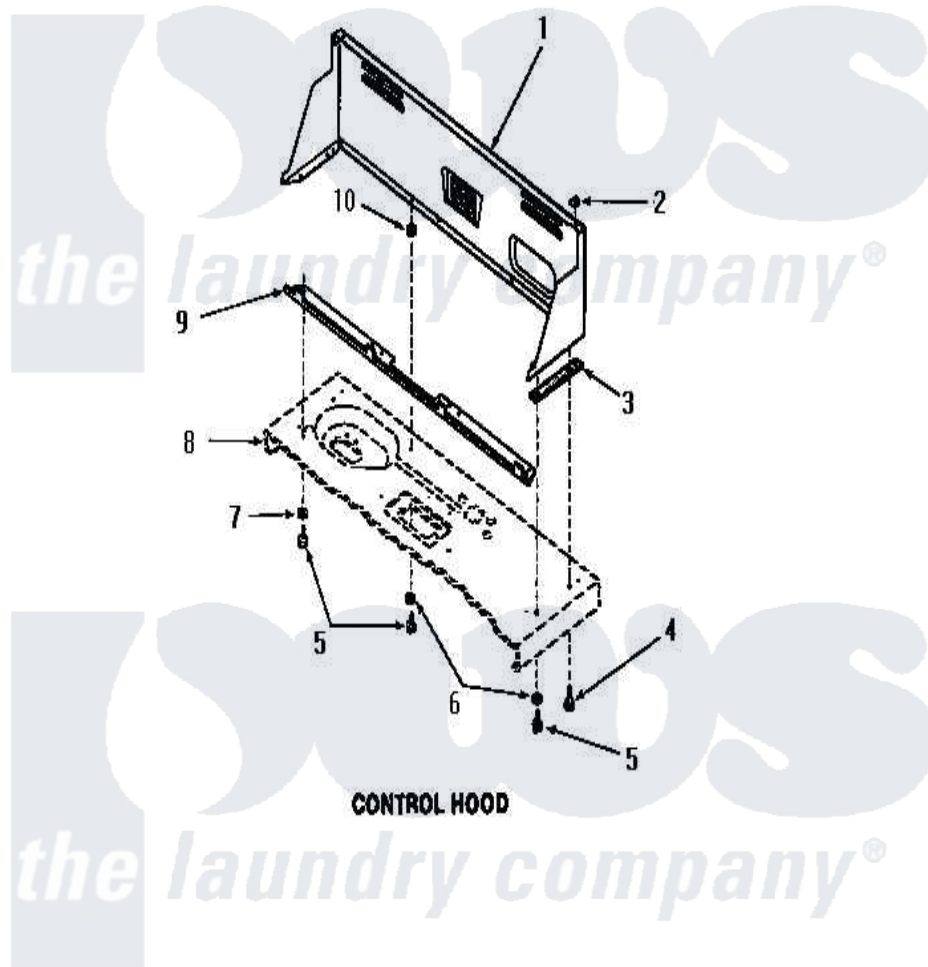

Amana FA4320 09 - CONTROL HOOD

Amana [Residential Amana FA4320 Washer Parts](#) Parts Diagram 09 - CONTROL HOOD
 Click on the part number to view part

Item	Original Part Number	Replaced By	Status	Part Description
1	26820W		Not Available	CONTROL HOOD, WHITE
"	26820H		Not Available	CONTROL HOOD GOLD
"	26820L		Not Available	CONTROL HOOD, ALMOND
"	26820C		Not Available	CONTROL HOOD, COPPERTONE
"	26820K		Not Available	CONTROL HOOD, COFFEE
"	26820A		Not Available	CONTROL HOOD, AVOCADO
2	24522			Nut, Speed-8ab-18 C1995
3	23028		Not Available	GASKET,CONTROL BOX END
4	25724		Not Available	HEX HEAD SCREW
5	52150	489464		Screw
6	20493			Washer, 11/64 ID x 3/8 OD
7	20493			Washer, 11/64 ID x 3/8 OD
8	Y00000000		Not Available	SEE NOTE CABINET TOP
9	23360		Not Available	ANGLE
10	23425		Not Available	WASHER,7/32IDX7/16ODX.