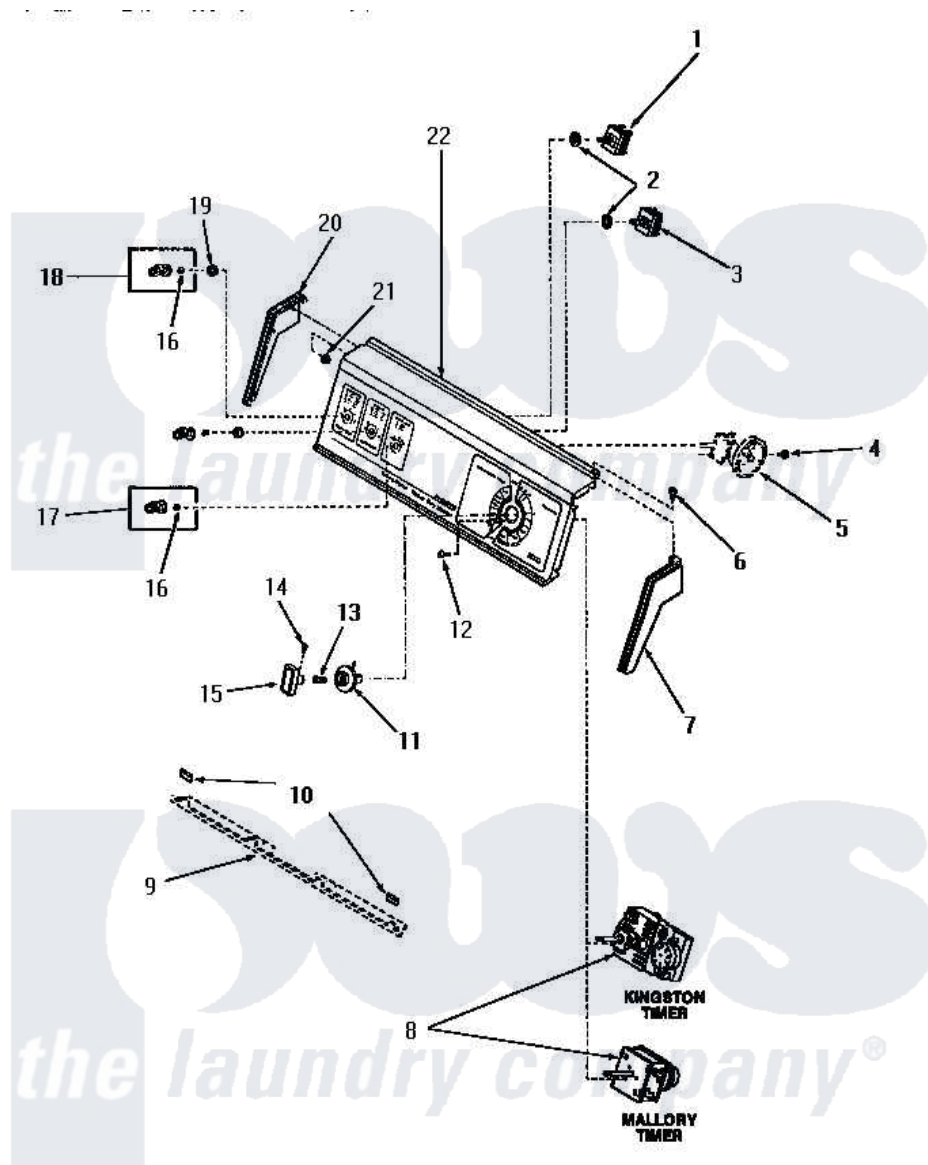

Amana FA4320 10 - CONTROL PANEL & CONTROLS

CONTROL PANEL AND CONTROLS

Amana [Residential Amana FA4320 Washer Parts](#) Parts Diagram 10 - CONTROL PANEL & CONTROLS
 Click on the part number to view part

Item	Original Part Number	Replaced By	Status	Part Description
1	24392		Not Available	SWITCH TEMP
2	91176			Lockwasher, 3/8 Intshkp
4	23962	W10116760		Screw
5	Y00000000		Not Available	SEE NOTE PRESSURE SWITCH
6	25232		Not Available	SCREW,8AB-18X7/8 OVAL
7	25123		Not Available	CONTROL HOOD END, RIGHT
8	26324		Not Available	TIMER
9	Y00000000		Not Available	SEE NOTE PANEL SUPPORT BRACKET
10	24859		Not Available	SLEEVE,SUPPORT ANGLE
11	26326		Not Available	TIMER KNOB INDICATOR
12	70212			Screw, 8-32 X 5/32 RD H
13	26319			Spring
14	26318			Screw, 8-32 X 1/4 Set S
15	27382		Not Available	TIMER KNOB

16	23392	Not Available	CLIP FOR 26816 KNOB
18	27379	Not Available	ASSY,KNOB-SWITCH
19	24205		Nut, Knurled 3/8-24
20	25124	Not Available	CONTROL HOOD END, LEFT
21	25126	5303284616	Clip
22	27375	Not Available	CONTROL PANEL