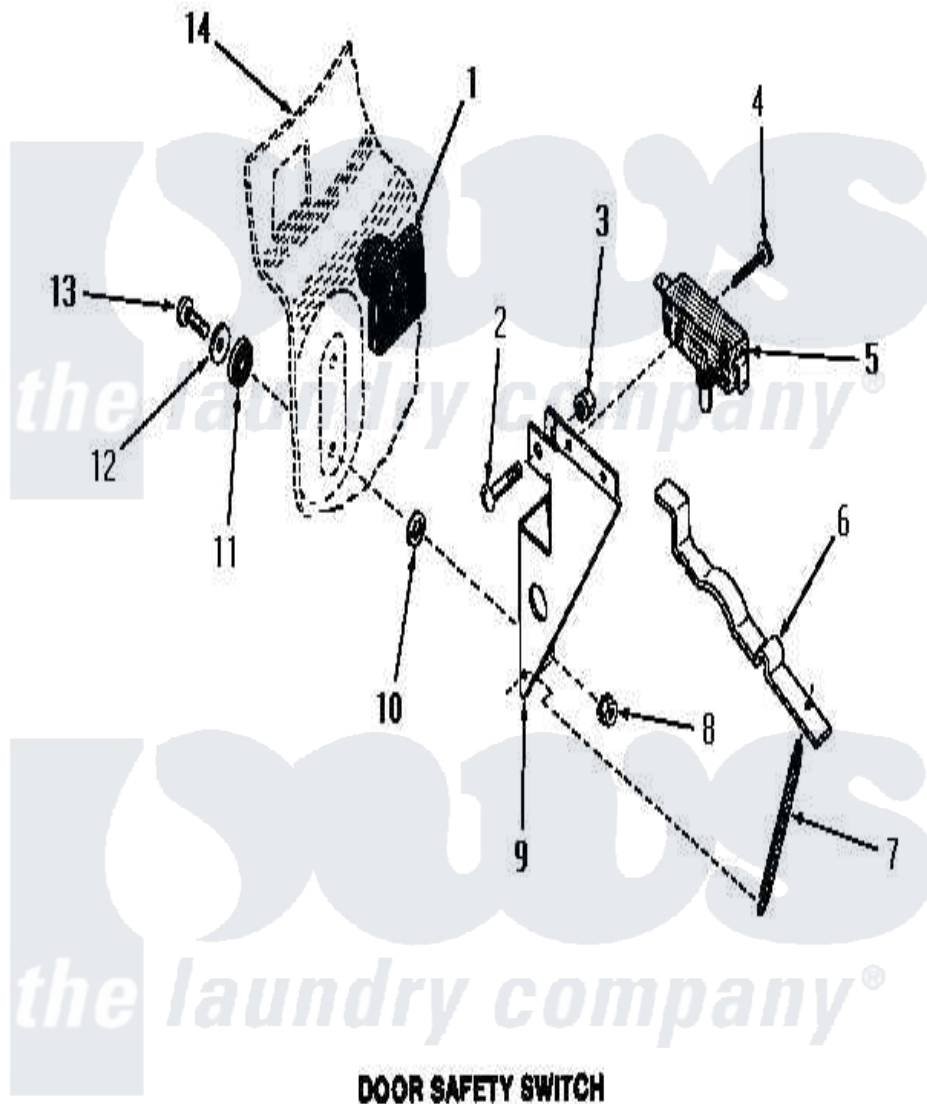

Amana FA4320 11 - DOOR SAFETY SWITCH

DOOR SAFETY SWITCH

Amana [Residential Amana FA4320 Washer Parts](#) Parts Diagram 11 - DOOR SAFETY SWITCH
 Click on the part number to view part

Item	Original Part Number	Replaced By	Status	Part Description
1	23591			Diaphragm
2	Y02370		Not Available	SCREW,10-24X15/16 HEX
3	22001			Nut, 10-24 Nylon Hex BR
4	51783			Screw, 6b-20 X 7/8 HeX
5	23540		Not Available	SWITCH
6	23592		Not Available	ARM
7	26766		Not Available	SPRING
8	23951	M0282009		Nut
9	22783		Not Available	BRACKET
10	21735		Not Available	LOCKWASHER,No.10 INTSHKP
11	02928		Not Available	WASHER
12	20492	M0270504		Washer
13	21081			Screw, 10-24 X 1/2 RD H
14	Y00000000		Not Available	SEE NOTE DRAIN TUB