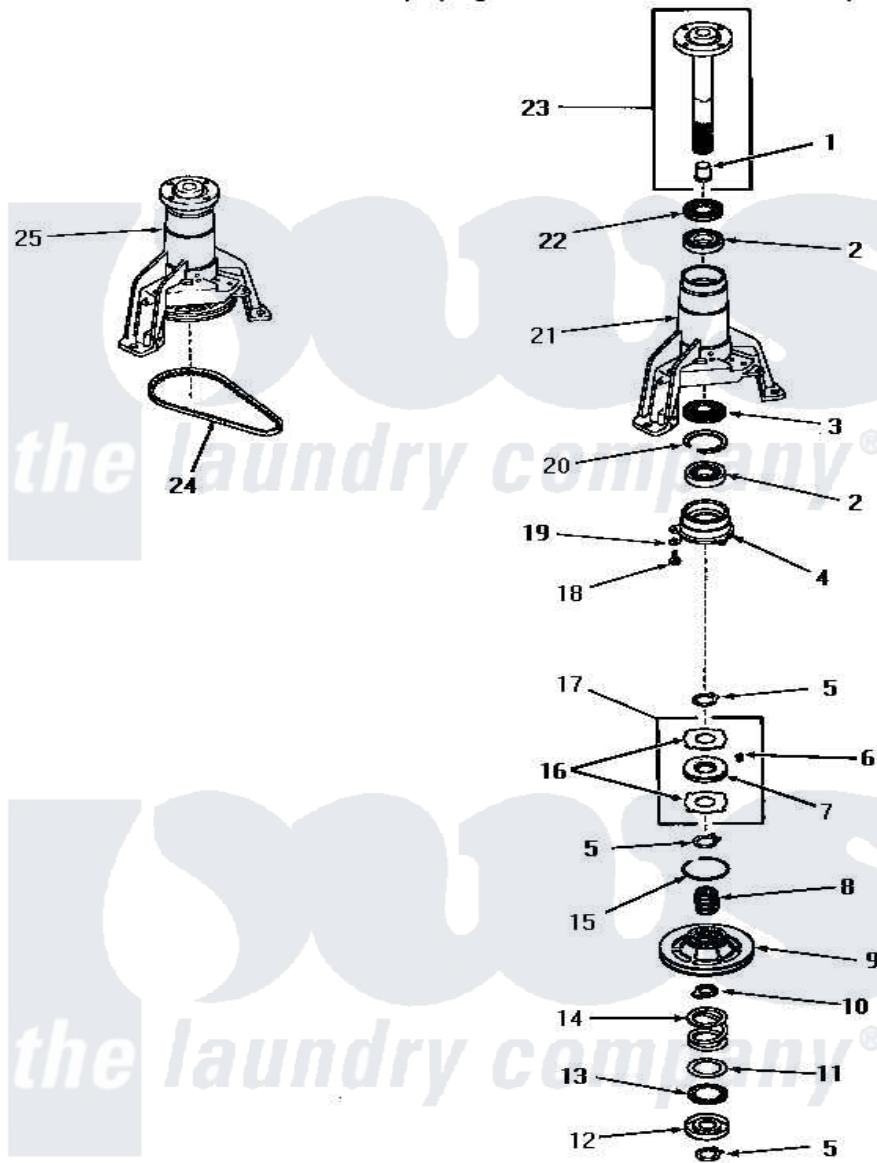

Amana FA4320 13 - MAIN BEARING ASSY & SPIN BELT

MAIN BEARING ASSEMBLY AND SPIN BELT

Amana [Residential Amana FA4320 Washer Parts](#) Parts Diagram 13 - MAIN BEARING ASSY & SPIN BELT
 Click on the part number to view part

Item	Original Part Number	Replaced By	Status	Part Description
1	25854			Bearing
2	20012			Bearing
3	26247			Slinger, Water
4	23639			Retainer
5	23724			Ring, Retaining
6	24500			Clip, Spring
7	23708			Assembly, Brake Disk
8	23634		Not Available	HUB
9	24690			Assembly, Spin Pulley
10	23635		Not Available	STOP
11	23722			Race, Bearing
12	23640			Retainer
13	23721		Not Available	BEARING,NEEDLE
14	23723			Spring
15	Y23720		Not Available	RING,SNAP
16	23637		Not Available	DISC,BRAKE

17	24599		Assembly, Brake Disk
18	02422		Screw, 1/4-20 X 1/2 HeX
19	02431		Lockwasher, 1/4 Ext Shk
20	20084	Not Available	RING,RETAINING
21	25979	Not Available	HOUSING,MAIN BEARING
22	Y21659	Not Available	SEAL
23	23731		Assembly, Spin Shaft
24	23759	Not Available	BELT
25	26018		AsseMbly, Bearing Housing-M
NI	03200		A-D Drive Lubricant