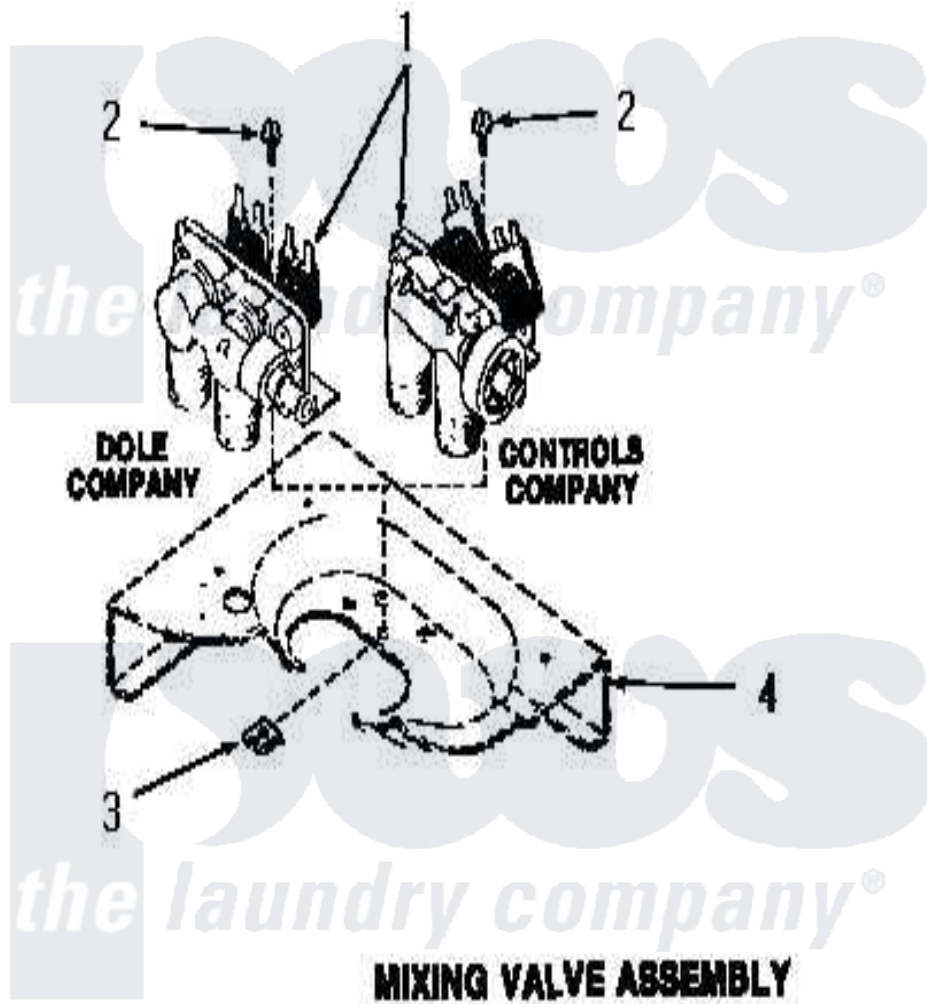

Amana FA4320 14 - MIXING VALVE ASSY

Amana Residential Amana FA4320 Washer Parts Parts Diagram 14 - MIXING VALVE ASSY
 Click on the part number to view part

Item	Original Part Number	Replaced By	Status	Part Description
1	25833			Valve, Mixing
2	23962	W10116760		Screw
3	23277		Not Available	NUT,SPEED
4	Y00000000		Not Available	SEE NOTE CABINET TOP