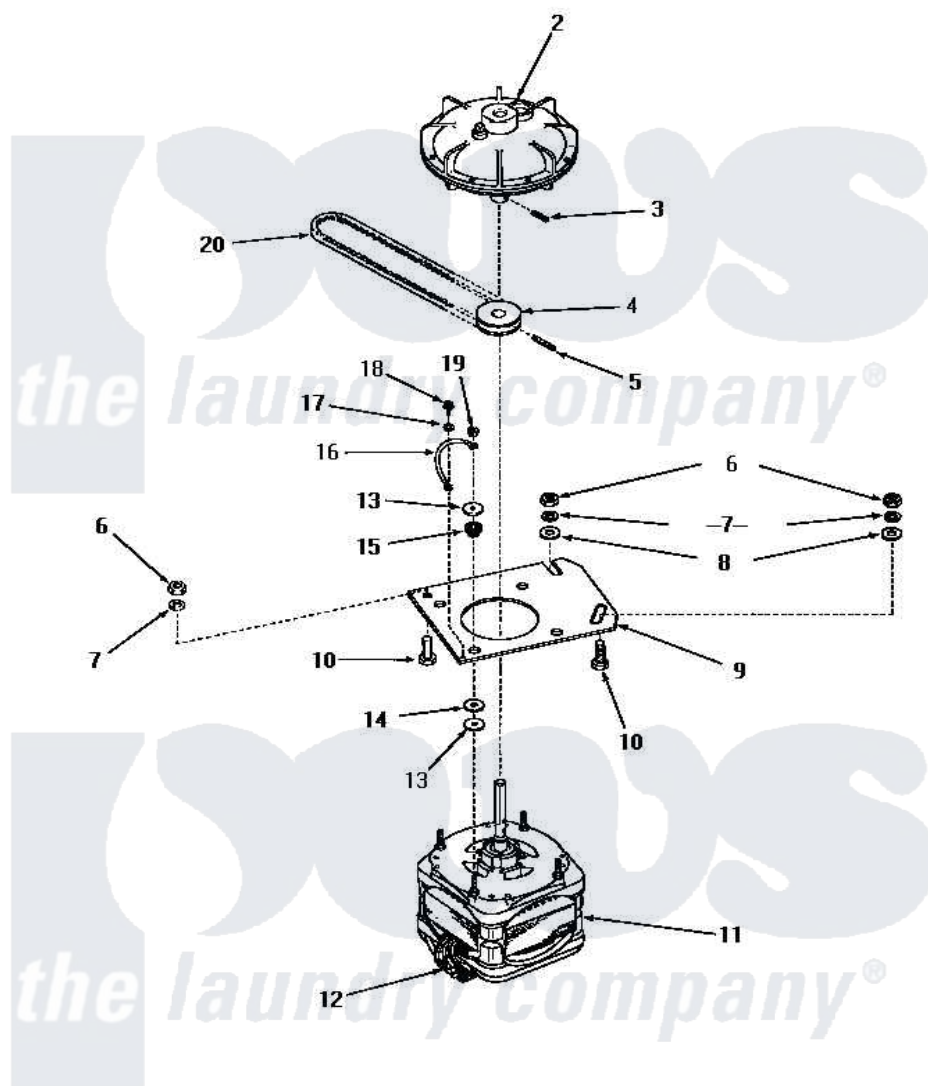

Amana FA4320 15 - MOTOR, FLUID DRIVE & PUMP BELT

MOTOR, FLUID DRIVE AND PUMP BELT

Amana [Residential Amana FA4320 Washer Parts](#) Parts Diagram 15 - MOTOR, FLUID DRIVE & PUMP BELT
 Click on the part number to view part

Item	Original Part Number	Replaced By	Status	Part Description
2	24706			Assembly, Fluid Drive
3	24703		Not Available	PIN,ROLL
4	26116			Pulley, Drive
5	23750			Pin, Roll
6	20274	62739		Nut, Lock
7	20277			Lockwasher, 3/8 Std X 3
8	20279			Washer, 13/32 ID x 13/16 OD
9	23769		Not Available	PLATE,MOUNTING
10	20255		Not Available	SCREW,3/8-16 X 1 HEX H
11	24725		Not Available	MOTOR, ONE SPEED, 120V, 60 HZ.
12	Y24149			Switch, Motor
"	24140		Not Available	SWITCH,MOTOR
13	20103	M0270519		Washer
14	20104			Washer
15	20102		Not Available	WASHER
16	25484		Not Available	GROUND WIRE

17	21735	Not Available	LOCKWASHER,No.10 INTSHKP
18	20530		Screw, 10-24 x 3/8 Hex
19	23604		Nut, Hex 10-32 Lock
20	23759	Not Available	BELT
NI	20299	Not Available	FLUID DRIVE FLUID-BULK