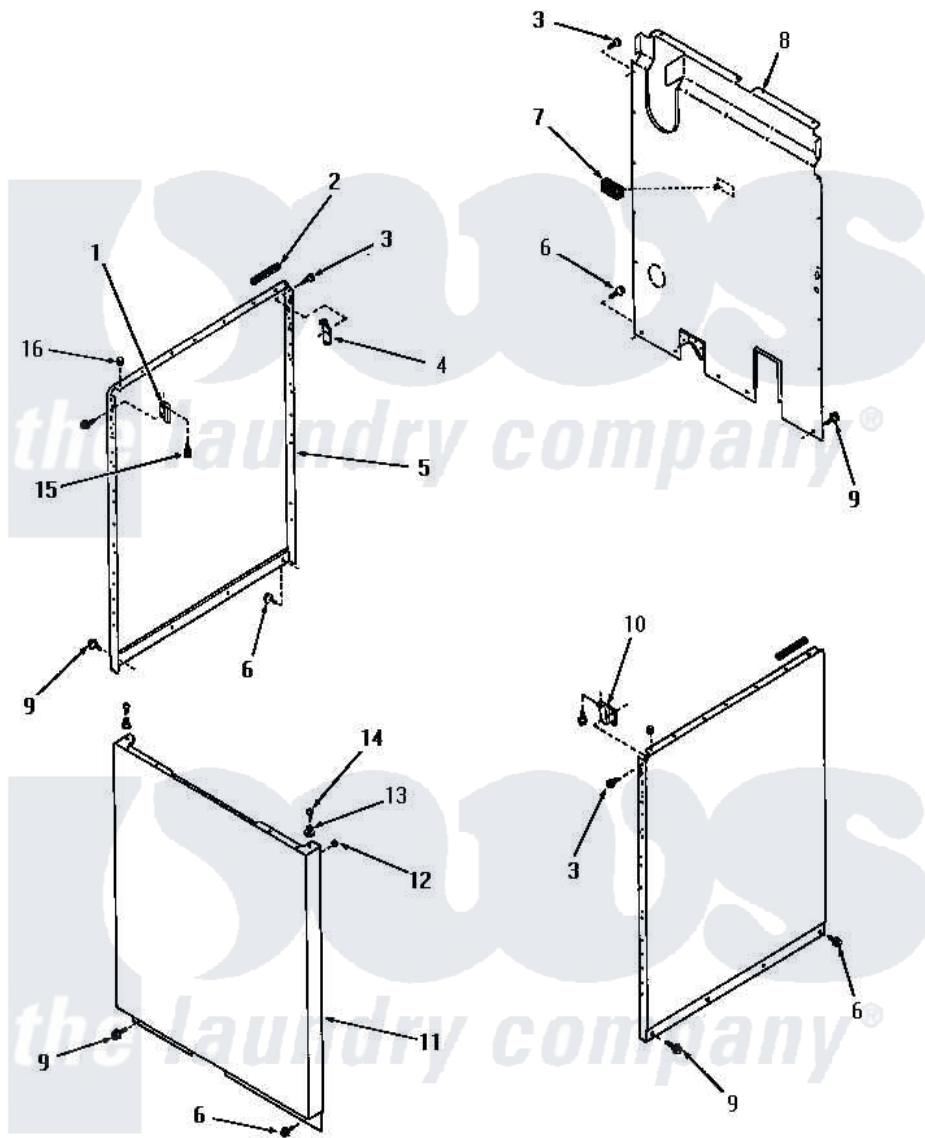

Amana FA4320 16 - PANELS

PANELS

Amana [Residential Amana FA4320 Washer Parts](#) Parts Diagram 16 - PANELS
 Click on the part number to view part

Item	Original Part Number	Replaced By	Status	Part Description
1	26932		Not Available	TOP HOLD-DOWN BRACKET, LEFT-FR
2	80312			Bumper Pad
3	51784		Not Available	SCREW, 10B-16 X 1/2 HEX
4	52487			Lug, Hold-Down
5	26821A		Not Available	PANEL, SIDE
"	26821W		Not Available	SIDE PANEL, LEFT OR RIGHT, WHI
"	26821H		Not Available	PANEL, SIDE
"	26821L		Not Available	PANEL, SIDE
"	26821C		Not Available	SIDE PANEL, RIGHT OR LEFT, COP
"	26821K		Not Available	SIDE PANEL, RIGHT OR LEFT, COF
6	26415	27001200		Screw
7	23257		Not Available	PAD, BUMPER
8	24342GR		Not Available	REAR PANEL, GRAY
9	26592		Not Available	HEX HEAD SCREW

10	26690	Not Available	BRACKET,HOLD DOWN-R.H.
11	26822A	Not Available	PANEL,FRONT
"	26822K	Not Available	FRONT PANEL, COFFEE
"	26822C	Not Available	LOADING DOOR, COPPERTONE
"	26822L	Not Available	PANEL,FRONT
"	26822H	Not Available	PANEL,FRONT
"	26822W	Not Available	LOADING DOOR, WHITE
12	20387		Bumper
13	23020	Not Available	MOUNT,PANEL
14	Q6535	Not Available	SCREW,10B-16 X 3/4 ROU
15	23008		Screw, 10-24 X 3/4 Sems
16	21176		Bumper