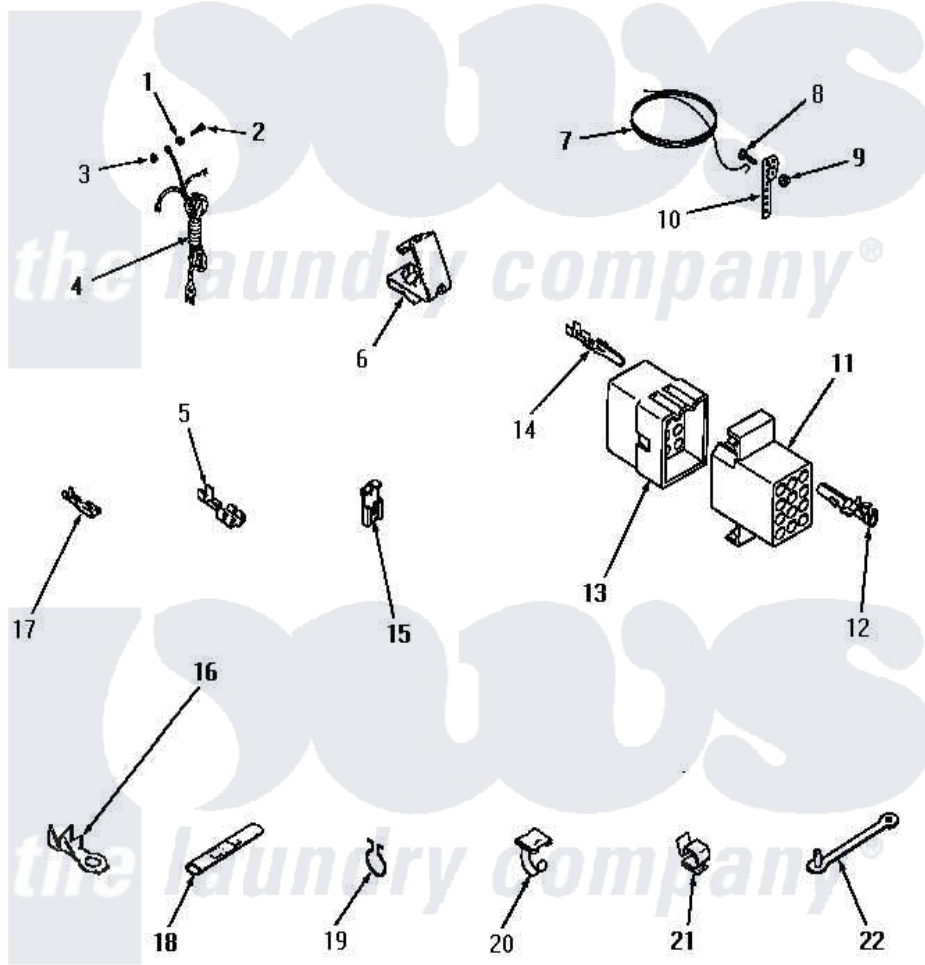

# Amana FA4320 17 - POWER CORD, WIRE & TERMINALS

## POWER CORD, WIRE AND TERMINALS

Amana [Residential Amana FA4320 Washer Parts](#) Parts Diagram 17 - POWER CORD, WIRE & TERMINALS  
 Click on the part number to view part

Item	Original Part Number	Replaced By	Status	Part Description
1	<a href="#">03815</a>			Lockwasher, No.10 Ext Shk
2	<a href="#">20267</a>			Screw, 10-24 X 3/8 Round
3	03673		Not Available	NUT
4	22660		Not Available	POWER CORD AND PLUG
5	Y00119		Not Available	SPADE TERMINAL(18 GAUGE) (1/4 INCH-(1) 18 GAUGE WIRE)
6	00158		Not Available	GROUND CLIP
7	Y21429		Not Available	GROUND WIRE
8	21431		Not Available	ROUND HEAD SCREW
9	Y20278		Not Available	LOCKWASHER
10	21430		Not Available	STRAP,GROUND
11	23042		Not Available	RECEPTACLE
"	Y23034	<a href="#">26163</a>		Receptacle, 9 Circuit
"	<a href="#">23036</a>			Receptacle, 12 Circuit
"	23038		Not Available	RECEPTACLE,15 CIRCUIT
"	23039	<a href="#">697780</a>		Receptacle,

12	Y00117	<a href="#">5011-XX</a>		093 Female Socket
13	23035		Not Available	PLUG,12 CIRCUIT
"	<a href="#">23033</a>			Plug, 9 Circuit
"	<a href="#">23037</a>			Plug, 15 Circuit
"	<a href="#">23041</a>			Plug, 6 Circuit
"	<a href="#">23040</a>			Plug-3 Circuit
14	<a href="#">Y00116</a>			Terminal, Pin-Male
15	<a href="#">Y00120</a>			Terminal, Flag-1/4 Fema
16	<a href="#">00110</a>			No.10 18 Gauge Wire
17	<a href="#">00112</a>			Terminal, Spade-3/16 Fe
18	21091		Not Available	CONNECTOR TWO 1/4 INCH MALE
19	<a href="#">51291</a>			Clip, Wire
20	21793		Not Available	CABLE CLIP
21	<a href="#">21036</a>			Clip, Cable
22	22837		Not Available	STRAP, WIRE