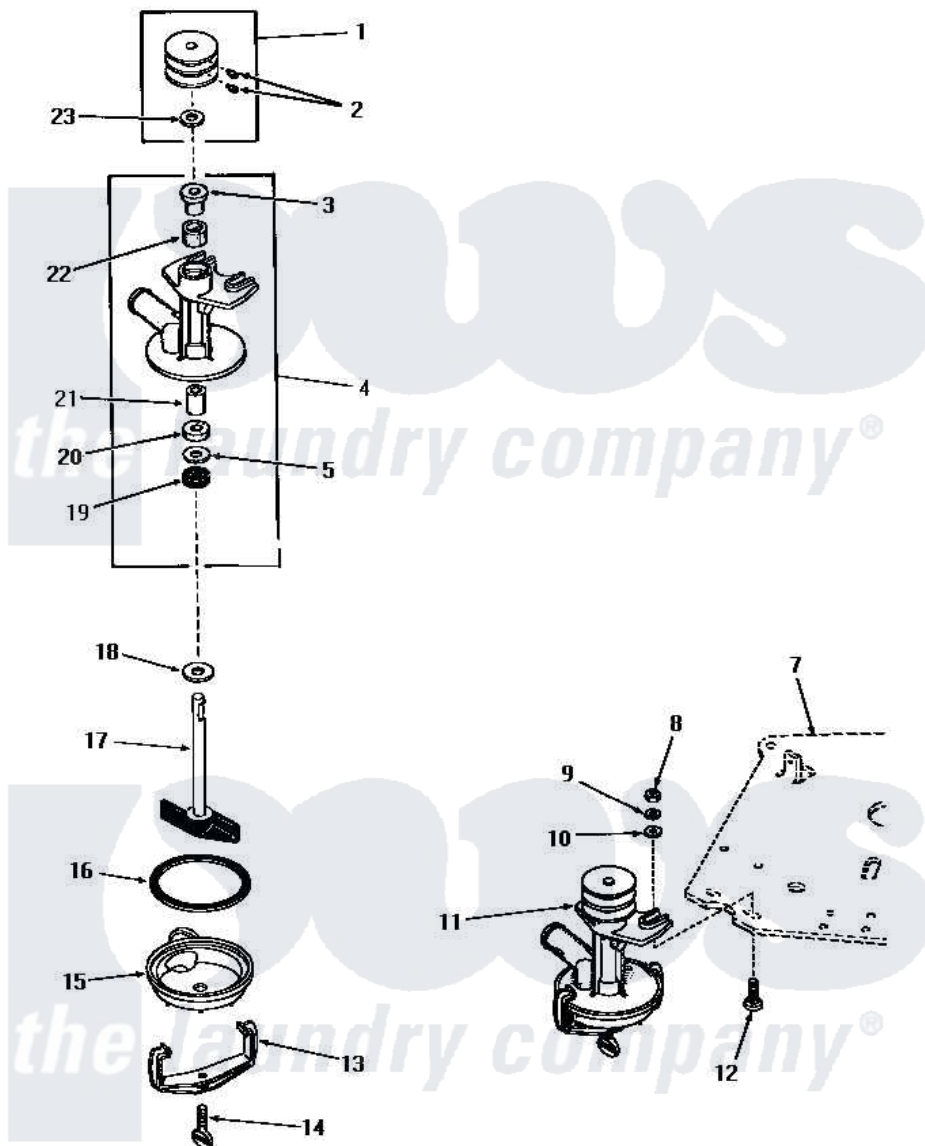

Amana FA4320 19 - PUMP ASSY

PUMP ASSEMBLY

Amana [Residential Amana FA4320 Washer Parts](#) Parts Diagram 19 - PUMP ASSY

[Click on the part number to view part](#)

Item	Original Part Number	Replaced By	Status	Part Description
1	23770		Not Available	ASSY,PULLEY
2	02771			Screw, 1/4-20 x 3/8 Hex S
3	20072			Bearing
4	20763		Not Available	PUMP BODY
5	20093			Washer, 29/64 ID x 63/64 OD
7	Y00000000		Not Available	SEE NOTE MOUNTING PLATE
8	20275	27001225		Nut, Jam Mid Lock 1/4-20
9	03189			LoCkwasher, 1/4 Std-C P
10	20176			Washer, .2656 ID x 9/16 OD
11	25178		Not Available	ASSY,PUMP
12	24390			Bolt
13	20066			Clamp, Pump
14	20161			Screw, 5/16-18 X 1-1/16
15	04316		Not Available	BOTTOM,PUMP
16	20097		Not Available	GASKET
17	04372		Not Available	ASSY,IMPELLER

18	20099		Washer, .440idx1.125odx
19	20095		Seal
20	20094		Packing Material
21	20071		Bearing
22	26479		Wick
23	26919	Not Available	WASHER,PUMP PULLEY
NI	131P3		Kit, Pump Kt85