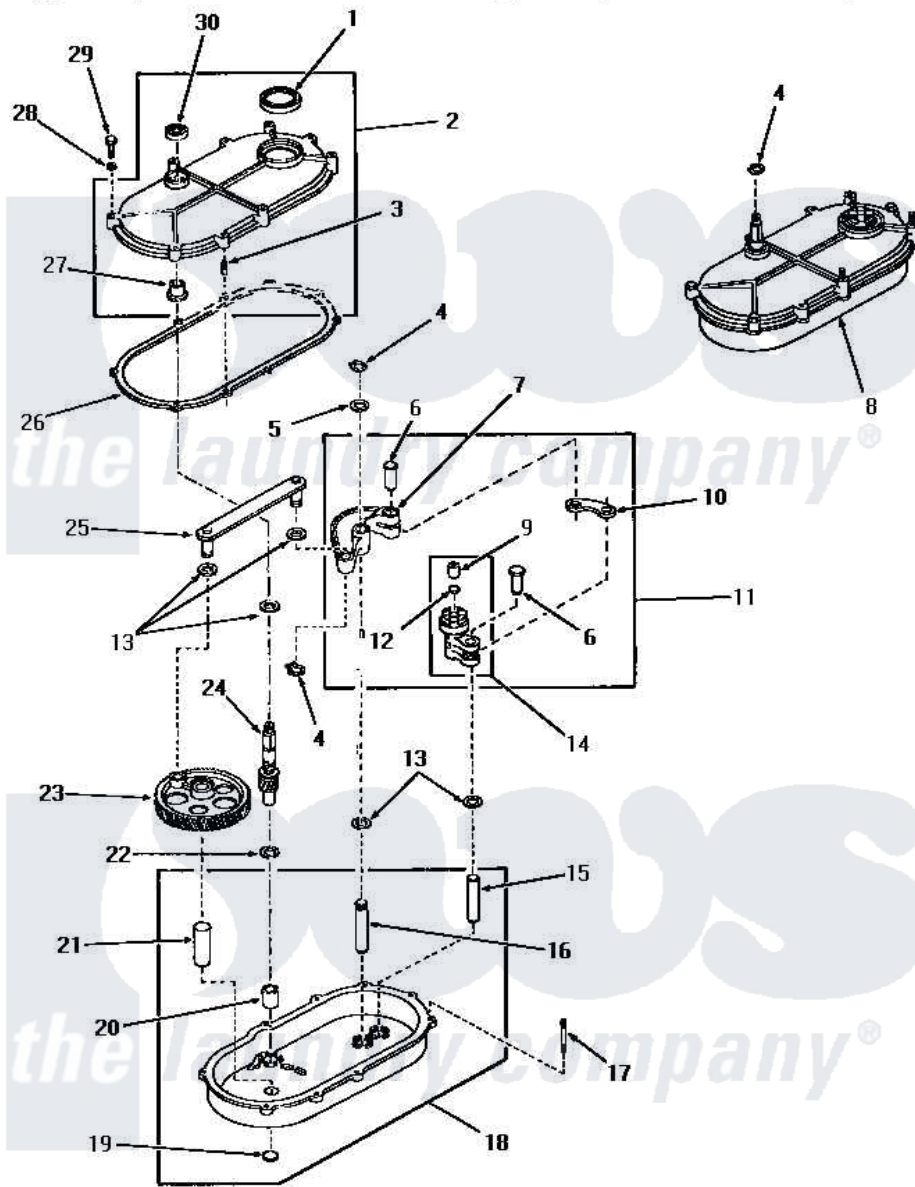

Amana FA4320 20 - TRANSMISSION ASSY

TRANSMISSION ASSEMBLY

Amana [Residential Amana FA4320 Washer Parts](#) Parts Diagram 20 - TRANSMISSION ASSY
 Click on the part number to view part

Item	Original Part Number	Replaced By	Status	Part Description
1	20199			Seal
2	20216		Not Available	ASSY,TRANSMISSION COVE
3	20197		Not Available	DOWEL PIN
4	23751			Ring, Retaining
5	20212	35092		Washer, 3628id X 1.00 X .056
6	01690			Pin, Link
7	05005	05005P		Assembly
8	23828			Assembly, Transmission
9	01711		Not Available	BEARING
10	Y04999		Not Available	LINK
11	20220			Assembly, Rocker Arm
12	Y02479			Disc, Expansion
13	01791			Washer, .626 X 1.125 X1
14	20219	30927P		Assembly Clutch Arm
15	01688		Not Available	PIN
16	24817		Not Available	PIN,ROCKER ARM

17	20155		Not Available	STUD,DOUBLE END 1/4-20
18	23927		Not Available	ASSY,TRANSMISSION xREPLACE
19	Y02769			Disc
20	01993			Bearing, 7/8odx5/8id
21	03477		Not Available	PIN
22	20198	41813		Csa 20198 20 4w 19 Deg Cc
23	02175		Not Available	GEAR,CRANK
24	23645			Pinion
25	03969	03969P		Rod Connecting
26	20059			Gasket
27	20082			Bearing
28	03189			LoCkwasher, 1/4 Std-C P
29	20257		Not Available	SCREW,1/4-20 X 1-1/4 H
30	20200			Seal
NI	02528	02528P		Grease Transmission Mobil 209