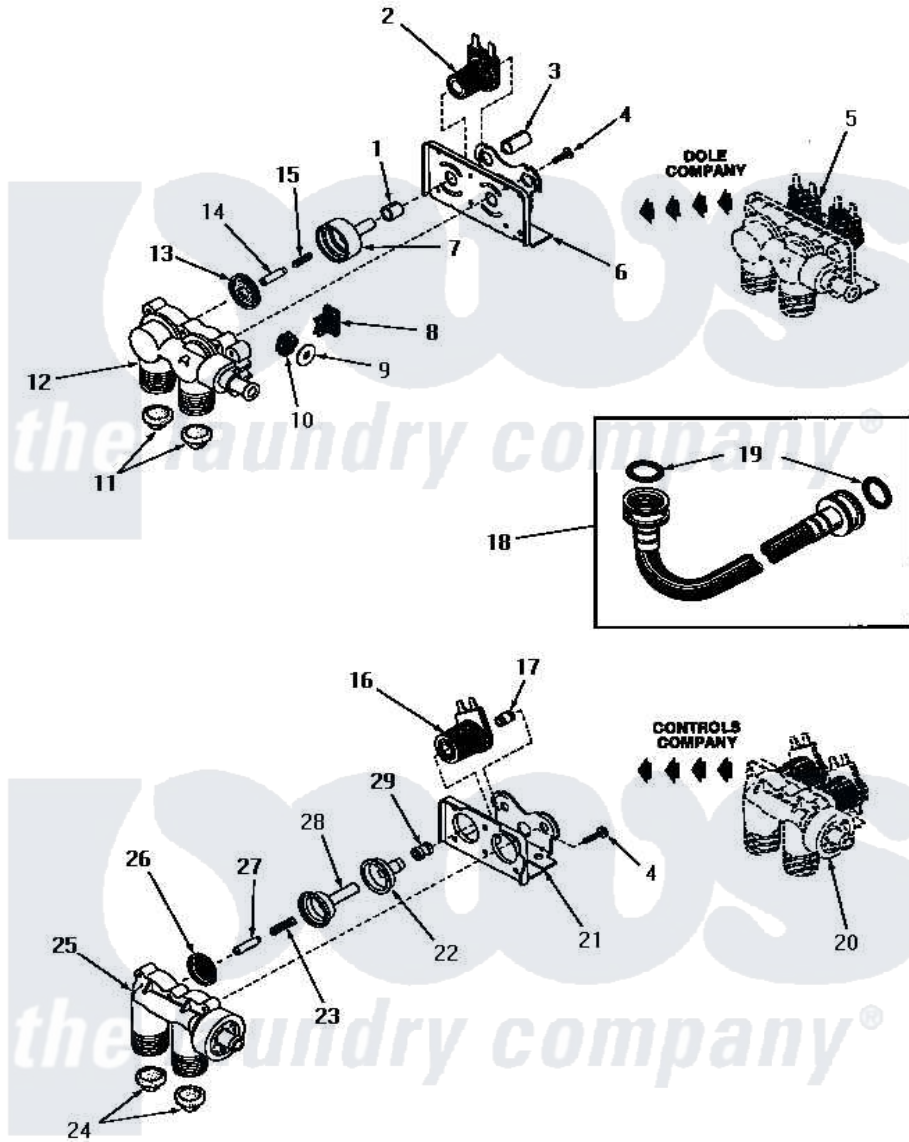

Amana FA6010 01 - 25832 & 25833 MIXING VALVE ASSEMBLIES

25832 and 25833 MIXING VALVE ASSEMBLIES
(See Page 18 for complete assembly)

Amana [Residential Amana FA6010 Washer Parts](#) Parts Diagram 01 - 25832 & 25833 MIXING VALVE ASSEMBLIES
Click on the part number to view part

Item	Original Part Number	Replaced By	Status	Part Description
1	24129		Not Available	SLEEVE,SHORT
2	24126	33930		Valve, Mixing
3	24128		Not Available	SLEEVE,LONG
4	25817C		Not Available	SCREW
5	Y00000000		Not Available	SEE NOTE MIXING VALVE ASSEMBLY
6	Y24127		Not Available	MOUNTING BRACKET
7	24130			Guide, Armature
8	Y24135		Not Available	PLUG,FLOW REGULATOR
9	23224G		Not Available	DIFFUSER
10	23224C			Regulator, Flow
11	24122	22002960		Strainer, Washer Inlet
12	24125			Body, Valve
13	24134		Not Available	DIAPHRAGM
14	24132		Not Available	ARMATURE
15	24131		Not Available	SPRING
16	24596A		Not Available	SOLENOID

17	25817M	Not Available	SOLENOID PLUG
18	20241	EZ20241	20 x 24 x 1 Filter 1 Metal Side
19	20290	Y013783	Washer, Inlet Hose
20	Y00000000	Not Available	SEE NOTE MIXING VALVE ASSEMBLY
21	25817B	Not Available	MOUNTING BRACKET
22	25817E	Not Available	SLEEVE, GUIDE xREPLACE
23	25817G	Not Available	SPRING
24	24122	22002960	Strainer, Washer Inlet
25	24123	Not Available	VALVE BODY
26	25817K	Not Available	DIAPHRAGM
27	25817H	Not Available	ARMATURE
28	25817F	Not Available	ARMATURE GUIDE
29	25817D	Not Available	SLEEVE ADAPTER