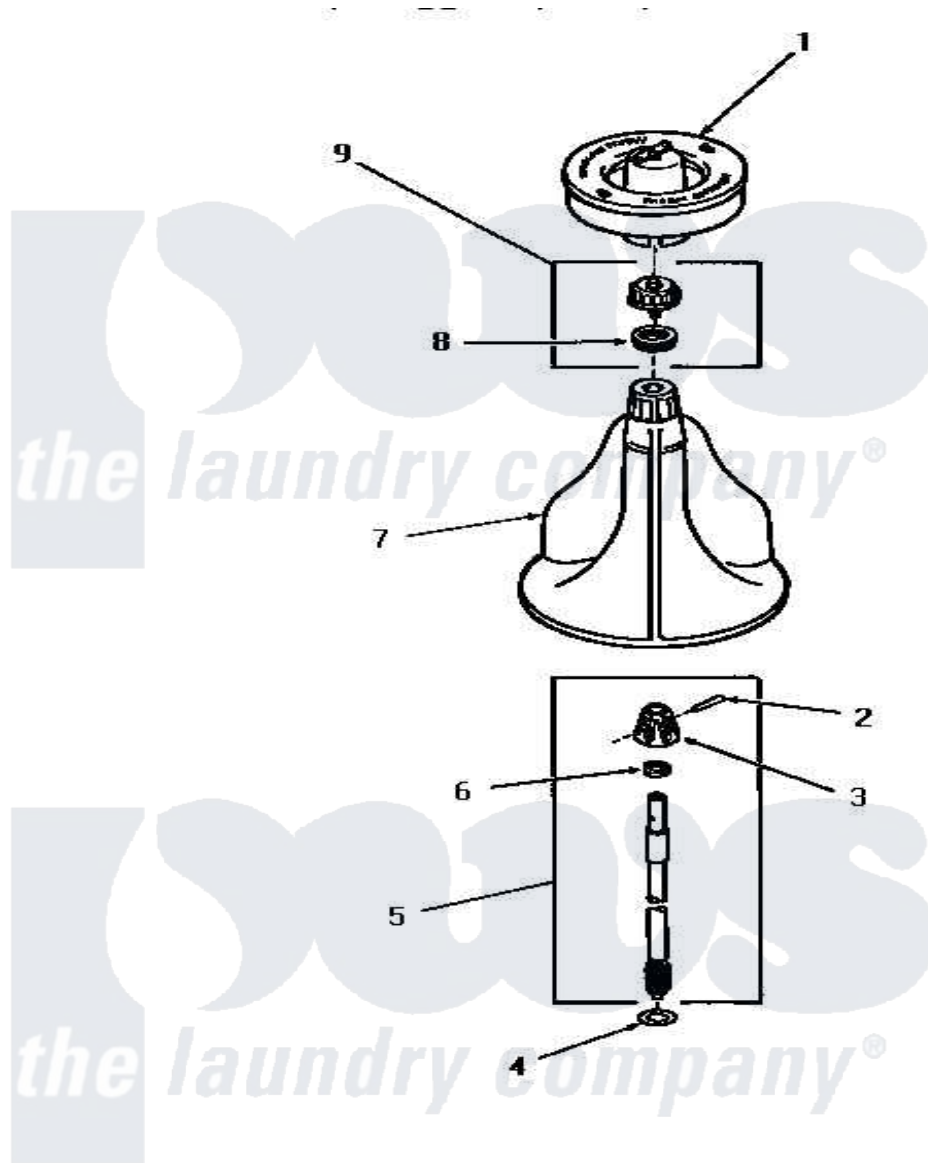

Amana FA6010 04 - AGITATOR, SHAFT & FABRIC SOFTENER DISP

AGITATOR, SHAFT AND FABRIC SOFTENER DISPENSER

Amana [Residential Amana FA6010 Washer Parts](#) Parts Diagram 04 - AGITATOR, SHAFT & FABRIC SOFTENER DISP
 Click on the part number to view part

Item	Original Part Number	Replaced By	Status	Part Description
1	23546		Not Available	ASSY,DISPENSER-FAB-SOF
2	20243			Pin, Taper
3	20056		Not Available	BLOCK, DRIVE
4	22135			Washer
5	21751	21751P		Assyshaft
6	20057	222T017P01		Washer FIB 21/32 ID X 1156 OD X 1/8
7	25975		Not Available	ASSY,AGITATOR
8	21036			Clip, Cable
9	26015			Assembly, Cap And Ring-Agitator
"	26014			Assembly, Cap And Ring-Agitator