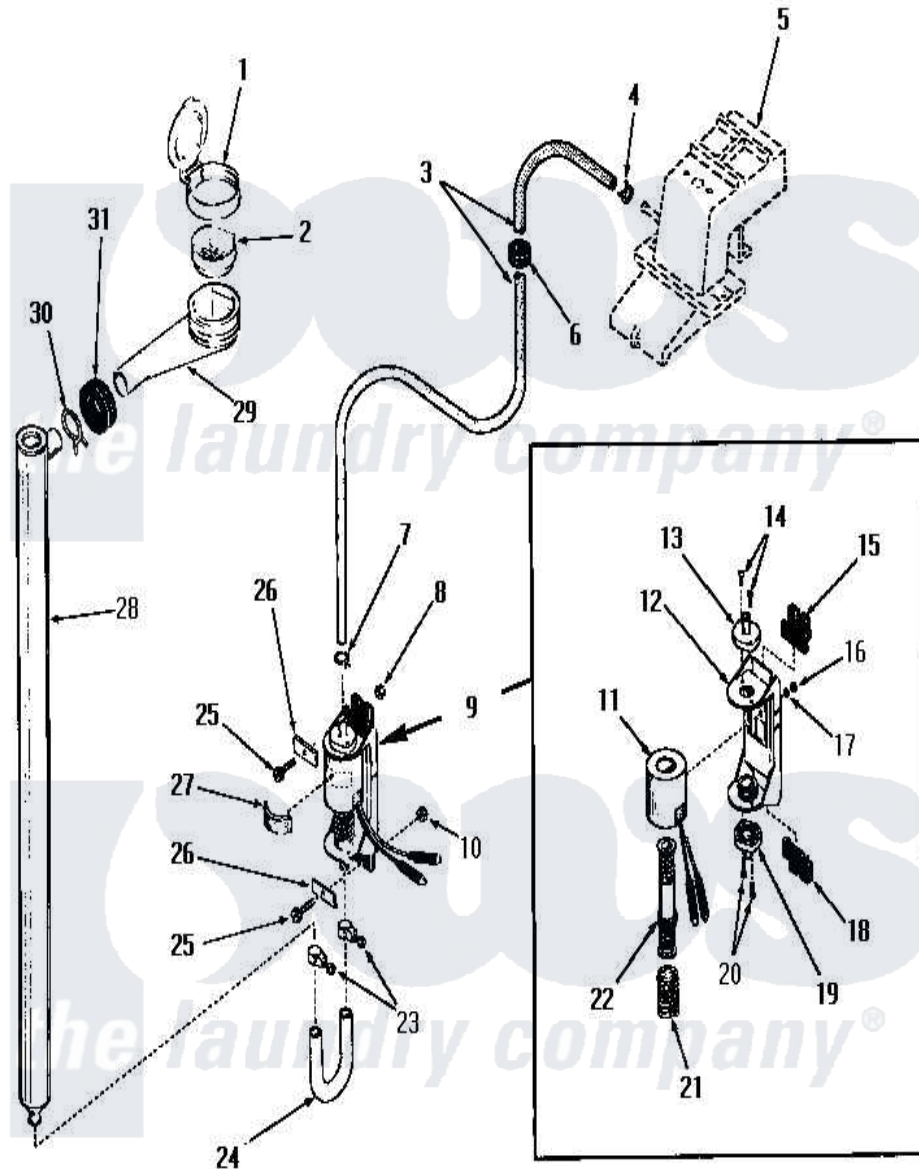

Amana FA6010 05 - BLEACH DISPENSER

Amana [Residential Amana FA6010 Washer Parts](#) Parts Diagram 05 - BLEACH DISPENSER
 Click on the part number to view part

Item	Original Part Number	Replaced By	Status	Part Description
1	22484		Not Available	BLEACH LID
2	21984			Cover, Dispenser
3	22300		Not Available	HOSE
4	23410		Not Available	HOSE CLAMP
5	Y00000000		Not Available	SEE NOTE WATER INLET
6	22299		Not Available	GROMMET
7	22295		Not Available	HOSE CLAMP
8	22001			Nut, 10-24 Nylon Hex BR
9	22337			Pump, Bleach
10	22001			Nut, 10-24 Nylon Hex BR
11	22337B		Not Available	COIL AND FRAME
12	22337A		Not Available	BASE
13	22337E		Not Available	HOSE CONNECTOR
14	51356		Not Available	SCREW,6-32 X 5/16 RD H
15	22337F		Not Available	ISOLATION MOUNT
16	22337G		Not Available	NUT

17	21735	Not Available	LOCKWASHER,No.10 INTSHKP
18	22337F	Not Available	ISOLATION MOUNT
19	22337E	Not Available	HOSE CONNECTOR
20	51356	Not Available	SCREW,6-32 X 5/16 RD H
21	22337D	Not Available	SPRING
22	22337C	Not Available	ARMATURE AND VALVE
23	24604	Not Available	HOSE CLAMP
24	22302	Not Available	HOSE
25	25989	Not Available	HEX HEAD SCREW
26	Y22287	Not Available	BLEACH PUMP BRACKET
27	25220	Not Available	BUMPER
28	22303	Not Available	TUBE,BLEACH
29	22377	Not Available	DISPENSER xREPLACE
30	Y03640	Not Available	CLAMP
31	20118	Not Available	GROMMET,1982 INV