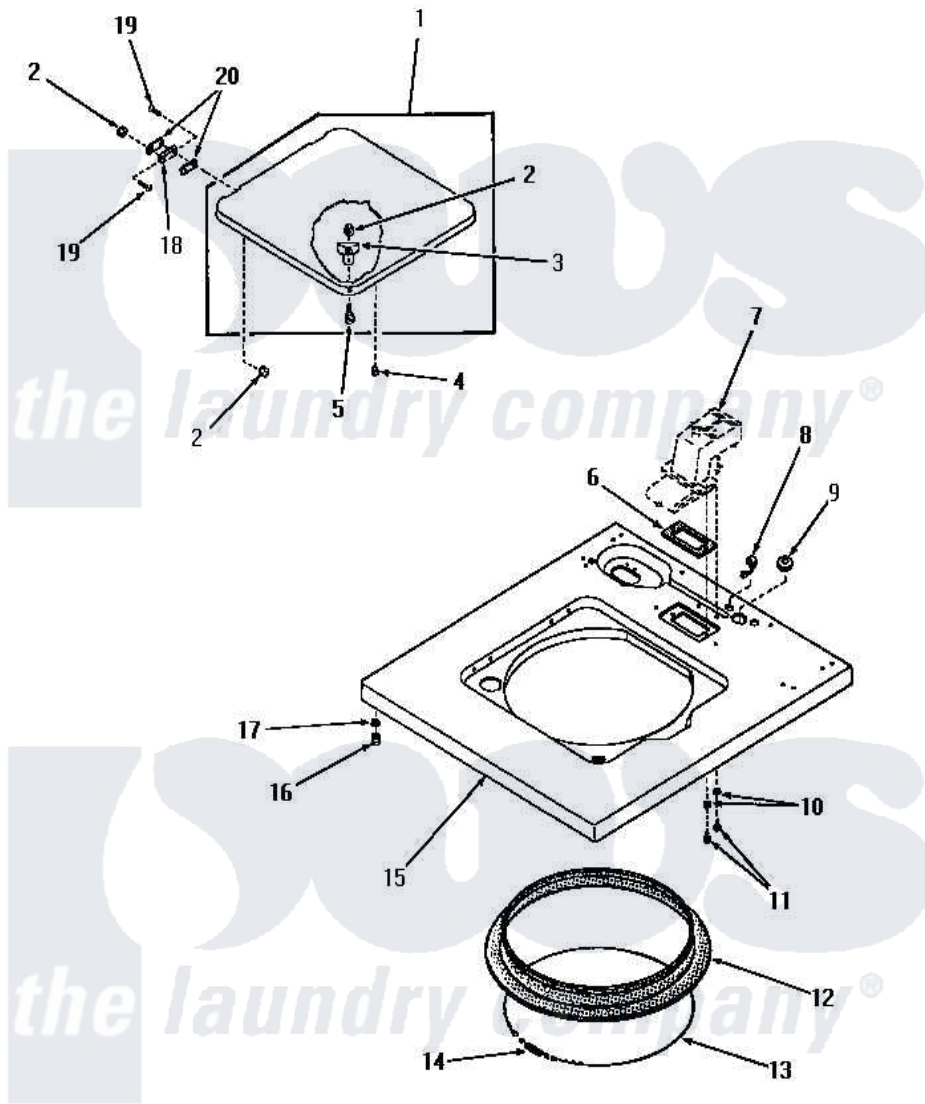

Amana FA6010 07 - CABINET TOP & LOADING DOOR

CABINET TOP AND LOADING DOOR

Amana [Residential Amana FA6010 Washer Parts](#) Parts Diagram 07 - CABINET TOP & LOADING DOOR

[Click on the part number to view part](#)

Item	Original Part Number	Replaced By	Status	Part Description
1	26901H		Not Available	ASSY,LID & CATCH
"	26901A		Not Available	LOADING DOOR, AVOCADO
"	26901K		Not Available	LOADING DOOR, COFFEE
"	26901L		Not Available	ASSY,LID & CATCH
"	26901W		Not Available	ASSY,LID & CATCH xREPLACE
"	26901C		Not Available	LOADING DOOR, COPPERTONE
2	21752			Nut, 8-32 Hex Brilock
3	25217	R0603504		Actuator, Door Switch
4	21176			Bumper
5	26769			Assembly, Screw And Washer
6	23255		Not Available	GASKET
7	Y00000000		Not Available	SEE NOTE WATER INLET
8	21903	211881		Grommet, Cord Part Not Used- Gas Models Only
9	20118		Not Available	GROMMET,1982 INV

10	20493		Washer, 11/64 ID x 3/8 OD
11	55469	500226	Screw, 8b-16 x 5/8 Tap
12	25277		Guard, Rim
13	22352		Not Available RETAINER,WIRE
14	20791		Not Available SPRING
15	26819W		Not Available CABINET TOP, WHITE
"	26819A		Not Available CABINET TOP, AVOCADO
"	26819K		Not Available CABINET TOP, COFFEE
"	26819C		Not Available CABINET TOP, COPPERTONE
"	26819L		Not Available ASSY, TOP
"	26819H		Not Available CABINET TOP, HARVEST GOLD
16	23007		Not Available CAGED NUT
17	24861		Not Available LOCKWASHER,.448X.789SH [®]
18	21583		Hinge
19	22649		Screw, 8-32 X 13/32 FI
20	21584		Gasket