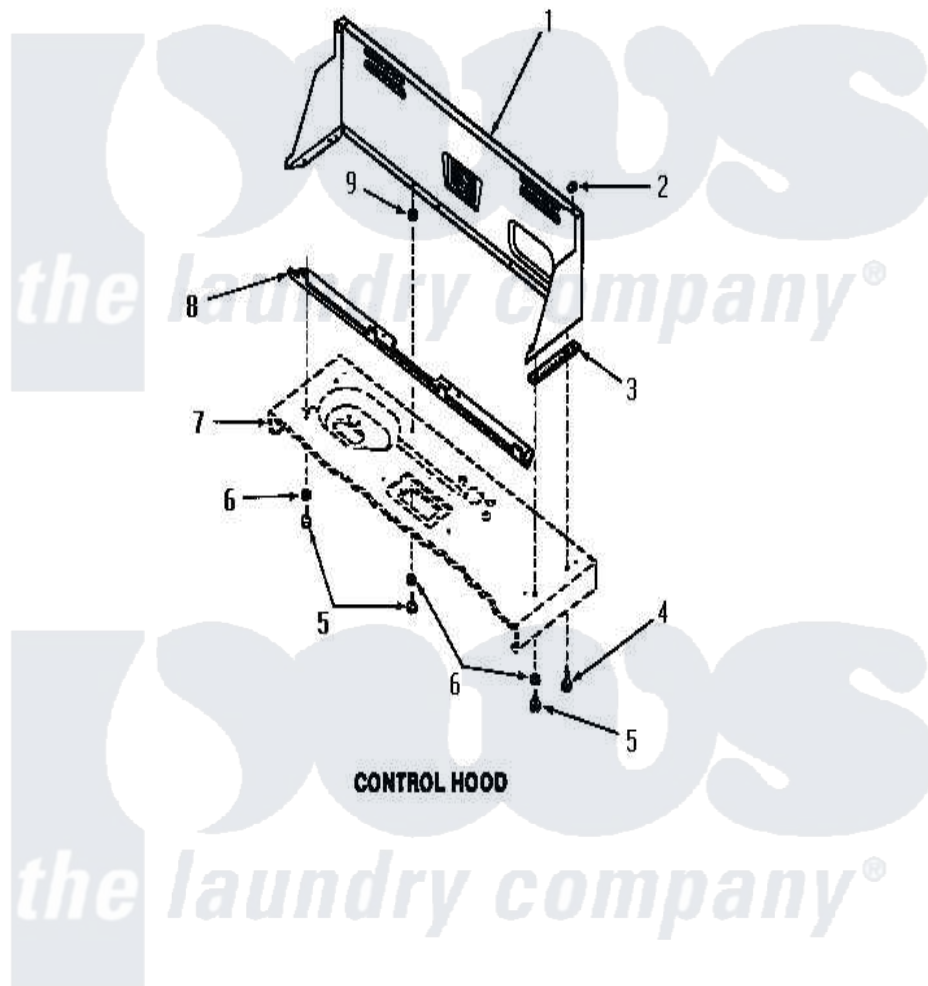

# Amana FA6010 09 - CONTROL HOOD

Amana [Residential Amana FA6010 Washer Parts](#) Parts Diagram 09 - CONTROL HOOD  
 Click on the part number to view part

Item	Original Part Number	Replaced By	Status	Part Description
1	26820W		Not Available	CONTROL HOOD, WHITE
"	26820H		Not Available	CONTROL HOOD GOLD
"	26820L		Not Available	CONTROL HOOD, ALMOND
"	26820C		Not Available	CONTROL HOOD, COPPERTONE
"	26820K		Not Available	CONTROL HOOD, COFFEE
"	26820A		Not Available	CONTROL HOOD, AVOCADO
2	<a href="#">24522</a>			Nut, Speed-8ab-18 C1995
3	23028		Not Available	GASKET,CONTROL BOX END
4	25724		Not Available	HEX HEAD SCREW
5	52150	<a href="#">489464</a>		Screw
6	<a href="#">20493</a>			Washer, 11/64 ID x 3/8 OD
7	Y00000000		Not Available	SEE NOTE CABINET TOP
8	23360		Not Available	ANGLE
9	23425		Not Available	WASHER,7/32IDX7/16ODX.