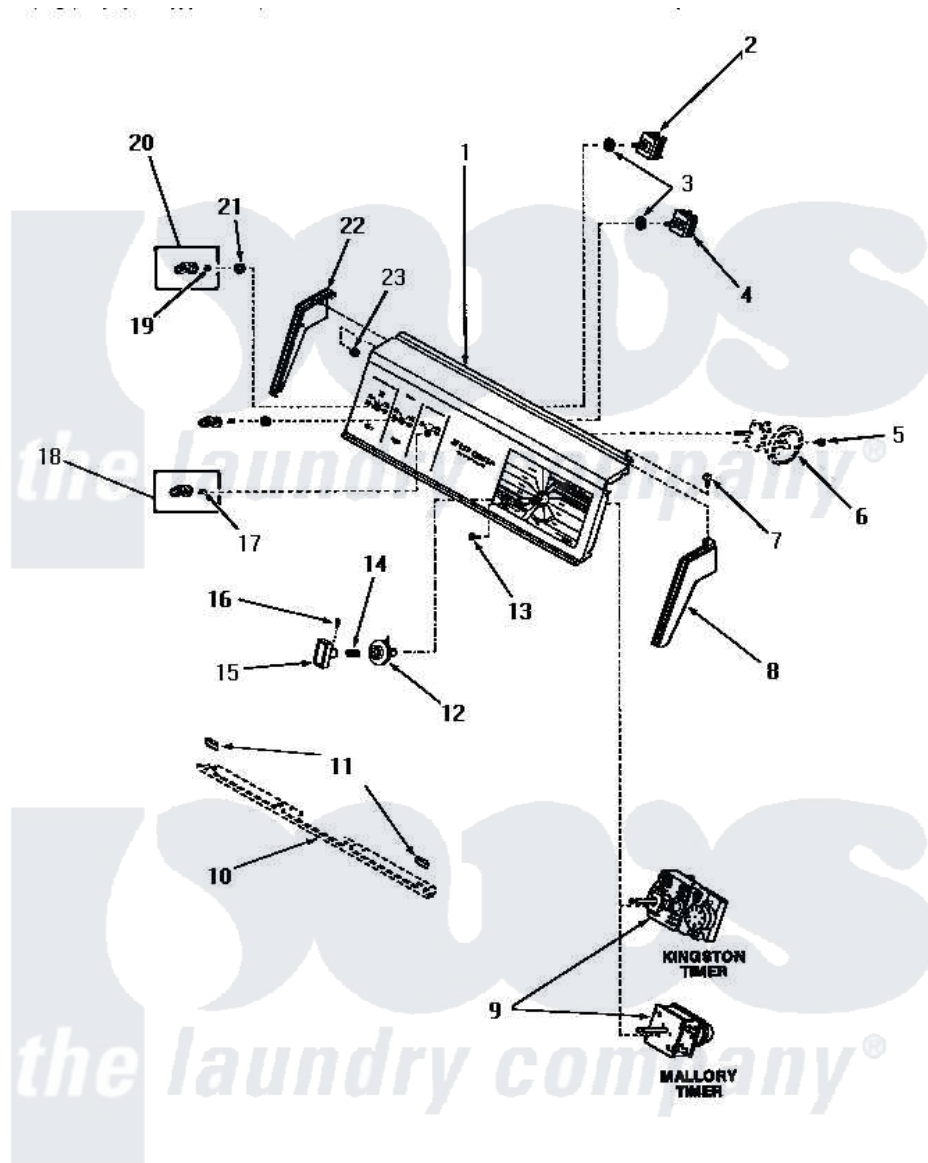

# Amana FA6010 10 - CONTROL PANEL & CONTROLS

## CONTROL PANEL AND CONTROLS

Amana [Residential Amana FA6010 Washer Parts](#) Parts Diagram 10 - CONTROL PANEL & CONTROLS  
 Click on the part number to view part

Item	Original Part Number	Replaced By	Status	Part Description
1	26792		Not Available	PANEL,CONTROL
2	24392		Not Available	SWITCH TEMP
3	<a href="#">91176</a>			Lockwasher, 3/8 Intshkp
4	24431		Not Available	SPEED SWITCH
5	23962	<a href="#">W10116760</a>		Screw
6	Y00000000		Not Available	SEE NOTE PRESSURE SWITCH
7	25232		Not Available	SCREW,8AB-18X7/8 OVAL
8	25123		Not Available	CONTROL HOOD END, RIGHT
9	26324		Not Available	TIMER
10	Y00000000		Not Available	SEE NOTE PANEL SUPPORT BRACKET
11	24859		Not Available	SLEEVE,SUPPORT ANGLE
12	26326		Not Available	TIMER KNOB INDICATOR
13	<a href="#">70212</a>			Screw, 8-32 X 5/32 RD H
14	<a href="#">26319</a>			Spring

15	<a href="#">26798</a>		Knob, Timer xReplace
16	<a href="#">26318</a>		Screw, 8-32 X 1/4 Set S
17	23392	Not Available	CLIP FOR 26816 KNOB
18	<a href="#">26816</a>		Assembly, Knob-Switch
19	23392	Not Available	CLIP FOR 26816 KNOB
20	<a href="#">26816</a>		Assembly, Knob-Switch
21	<a href="#">24205</a>		Nut, Knurled 3/8-24
22	25124	Not Available	CONTROL HOOD END, LEFT
23	25126	<a href="#">5303284616</a>	Clip