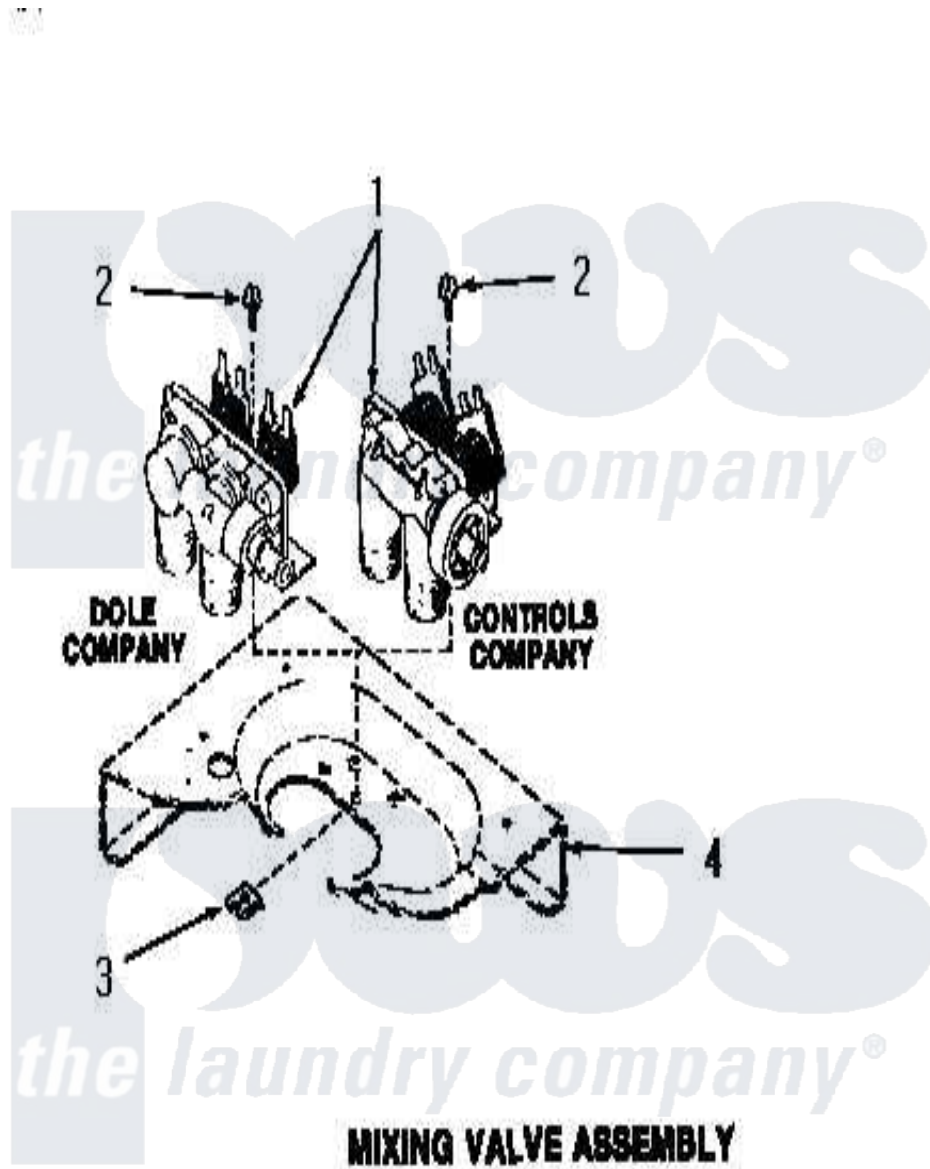

# Amana FA6010 14 - MIXING VALVE ASSY

Amana Residential Amana FA6010 Washer Parts Parts Diagram 14 - MIXING VALVE ASSY  
Click on the part number to view part

Item	Original Part Number	Replaced By	Status	Part Description
1	25832	<a href="#">205613</a>		Water Valve
2	23962	<a href="#">W10116760</a>		Screw
3	23277		Not Available	NUT,SPEED
4	Y00000000		Not Available	SEE NOTE CABINET TOP