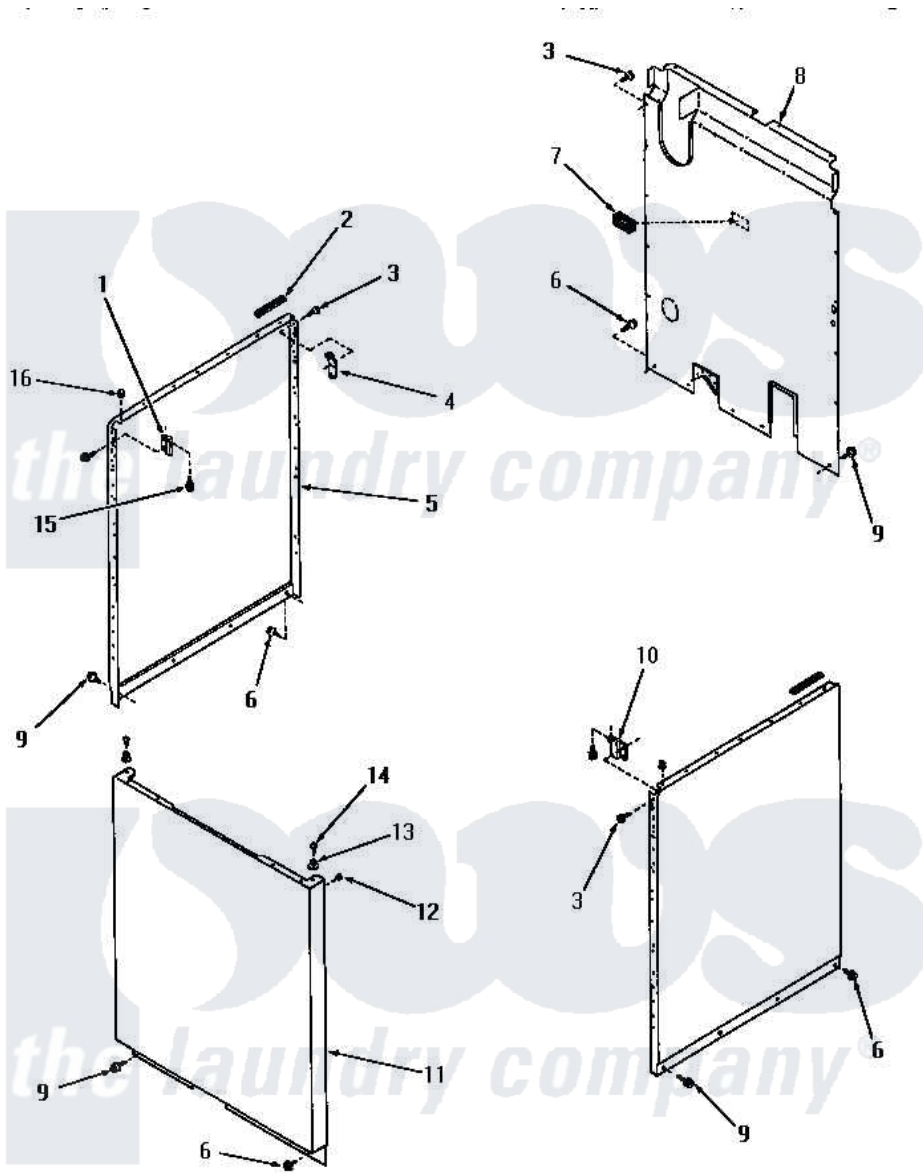

Amana FA6010 16 - PANELS

PANELS

Amana [Residential Amana FA6010 Washer Parts](#) Parts Diagram 16 - PANELS
 Click on the part number to view part

Item	Original Part Number	Replaced By	Status	Part Description
1	26691		Not Available	BRACKET,HOLD DOWN-L.H.
2	80312			Bumper Pad
3	51784		Not Available	SCREW,10B-16 X 1/2 HEX
4	52487			Lug, Hold-Down
5	26821K		Not Available	SIDE PANEL, RIGHT OR LEFT, COF
"	26821A		Not Available	PANEL,SIDE
"	26821C		Not Available	SIDE PANEL, RIGHT OR LEFT, COP
"	26821L		Not Available	PANEL,SIDE
"	26821H		Not Available	PANEL,SIDE
"	26821W		Not Available	SIDE PANEL, LEFT OR RIGHT, WHI
6	26415	27001200		Screw
7	23257		Not Available	PAD,BUMPER
8	24342GR		Not Available	REAR PANEL, GRAY
9	26592		Not Available	HEX HEAD SCREW

10	26690	Not Available	BRACKET,HOLD DOWN-R.H.
11	26822A	Not Available	PANEL,FRONT
"	26822K	Not Available	FRONT PANEL, COFFEE
"	26822C	Not Available	LOADING DOOR, COPPERTONE
"	26822L	Not Available	PANEL,FRONT
"	26822H	Not Available	PANEL,FRONT
"	26822W	Not Available	LOADING DOOR, WHITE
12	20387		Bumper
13	23020	Not Available	MOUNT,PANEL
14	Q6535	Not Available	SCREW,10B-16 X 3/4 ROU
15	23008		Screw, 10-24 X 3/4 Sems
16	21176		Bumper