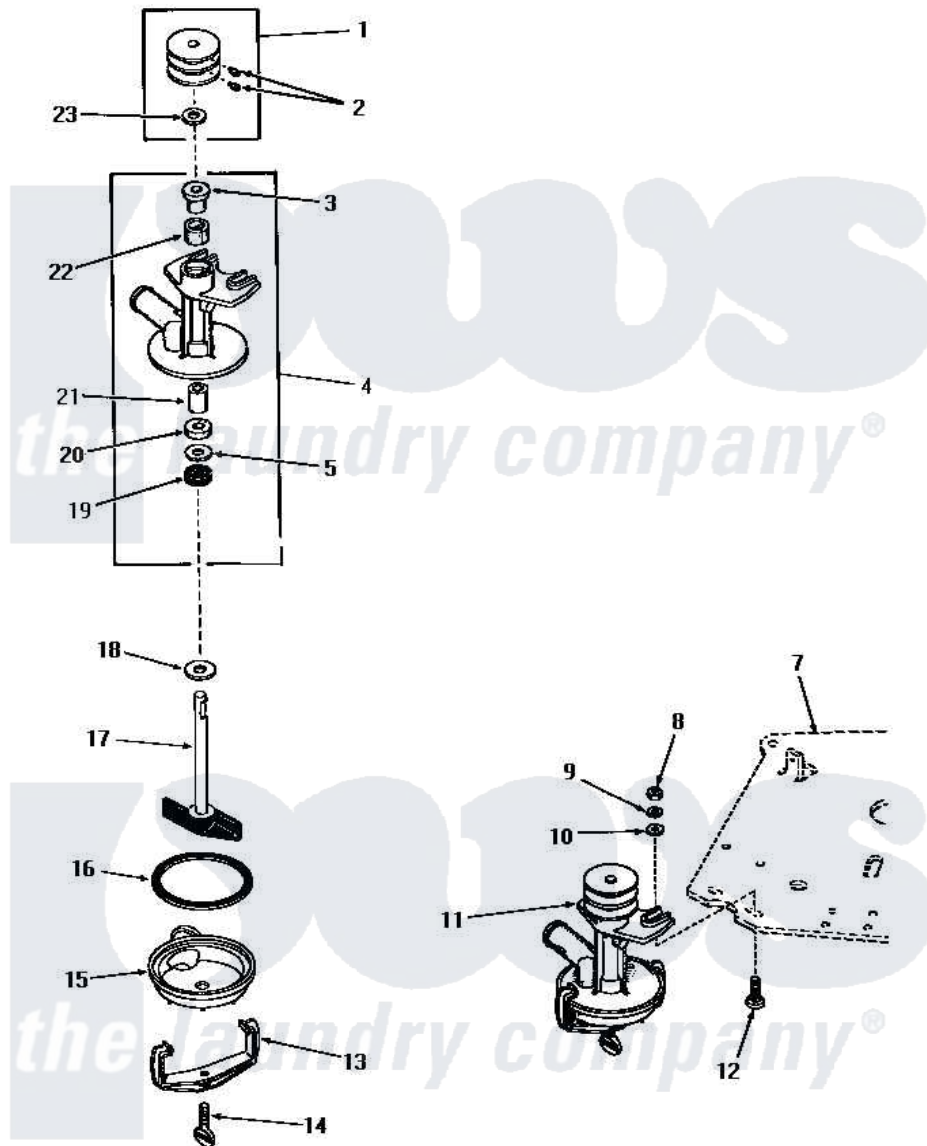

Amana FA6010 19 - PUMP ASSY

PUMP ASSEMBLY

Amana [Residential Amana FA6010 Washer Parts](#) Parts Diagram 19 - PUMP ASSY

[Click on the part number to view part](#)

| Item | Original Part Number | Replaced By | Status | Part Description |
|------|-----------------------|--------------------------|---------------|-----------------------------|
| 1 | 23770 | | Not Available | ASSY,PULLEY |
| 2 | 02771 | | | Screw, 1/4-20 x 3/8 Hex S |
| 3 | 20072 | | | Bearing |
| 4 | 20763 | | Not Available | PUMP BODY |
| 5 | 20093 | | | Washer, 29/64 ID x 63/64 OD |
| 7 | Y00000000 | | Not Available | SEE NOTE MOUNTING PLATE |
| 8 | 20275 | 27001225 | | Nut, Jam Mid Lock 1/4-20 |
| 9 | 03189 | | | LoCkwasher, 1/4 Std-C P |
| 10 | 20176 | | | Washer, .2656 ID x 9/16 OD |
| 11 | 25178 | | Not Available | ASSY,PUMP |
| 12 | 24390 | | | Bolt |
| 13 | 20066 | | | Clamp, Pump |
| 14 | 20161 | | | Screw, 5/16-18 X 1-1/16 |
| 15 | 04316 | | Not Available | BOTTOM,PUMP |
| 16 | 20097 | | Not Available | GASKET |
| 17 | 04372 | | Not Available | ASSY,IMPELLER |

| | | | |
|----|-----------------------|---------------|-------------------------|
| 18 | 20099 | | Washer, .440idx1.125odx |
| 19 | 20095 | | Seal |
| 20 | 20094 | | Packing Material |
| 21 | 20071 | | Bearing |
| 22 | 26479 | | Wick |
| 23 | 26919 | Not Available | WASHER,PUMP PULLEY |
| NI | 131P3 | | Kit, Pump Kt85 |