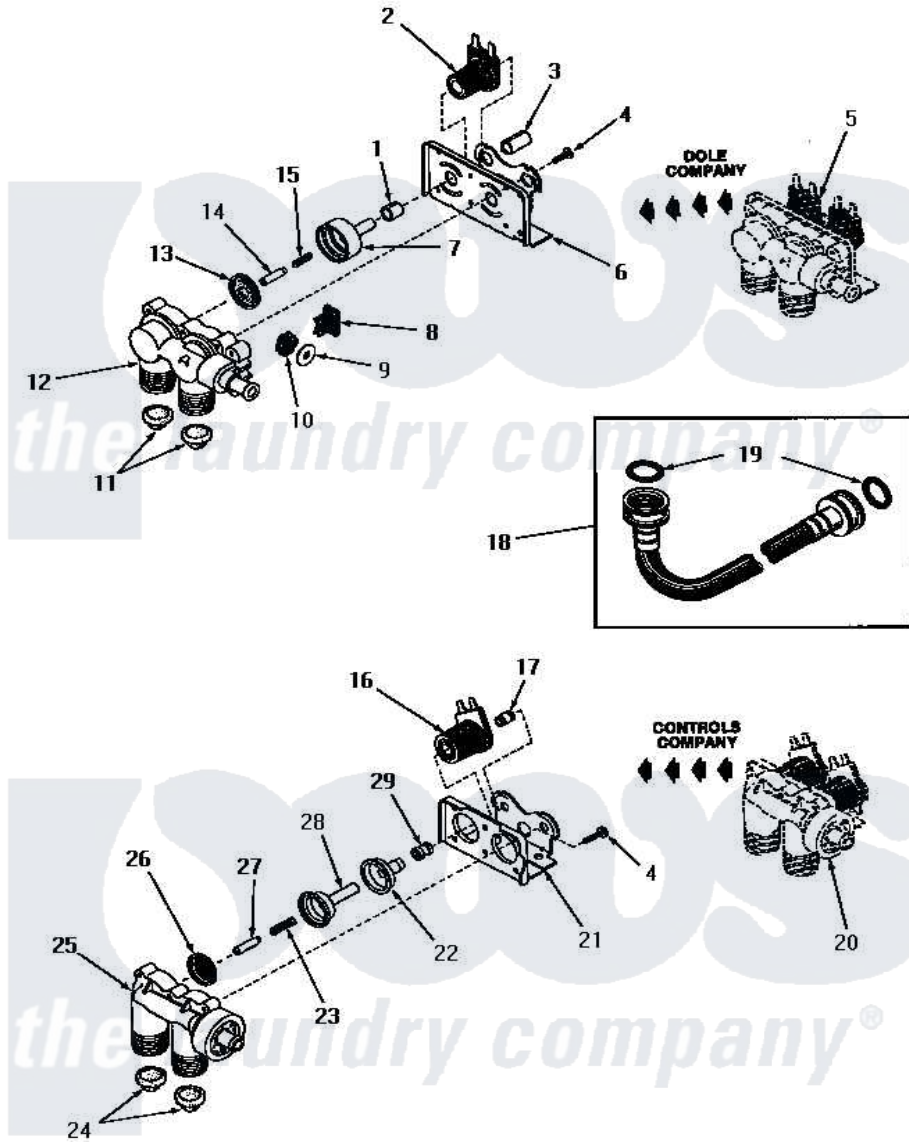

Amana FA6011 01 - 25832 & 25833 MIXING VALVE ASSEMBLIES

25832 and 25833 MIXING VALVE ASSEMBLIES
(See Page 18 for complete assembly)

Amana [Residential Amana FA6011 Washer Parts](#) Parts Diagram 01 - 25832 & 25833 MIXING VALVE ASSEMBLIES
Click on the part number to view part

Item	Original Part Number	Replaced By	Status	Part Description
1	24129		Not Available	SLEEVE,SHORT
2	24126	33930		Valve, Mixing
3	24128		Not Available	SLEEVE,LONG
4	25817C		Not Available	SCREW
5	Y00000000		Not Available	SEE NOTE MIXING VALVE ASSEMBLY
6	Y24127		Not Available	MOUNTING BRACKET
7	24130			Guide, Armature
8	Y24135		Not Available	PLUG,FLOW REGULATOR
9	23224G		Not Available	DIFFUSER
10	23224C			Regulator, Flow
11	24122	22002960		Strainer, Washer Inlet
12	24125			Body, Valve
13	24134		Not Available	DIAPHRAGM
14	24132		Not Available	ARMATURE
15	24131		Not Available	SPRING
16	24596A		Not Available	SOLENOID

17	25817M	Not Available	SOLENOID PLUG
18	20241	EZ20241	20 x 24 x 1 Filter 1 Metal Side
19	20290	Y013783	Washer, Inlet Hose
20	Y00000000	Not Available	SEE NOTE MIXING VALVE ASSEMBLY
21	25817B	Not Available	MOUNTING BRACKET
22	25817E	Not Available	SLEEVE, GUIDE xREPLACE
23	25817G	Not Available	SPRING
24	24122	22002960	Strainer, Washer Inlet
25	24123	Not Available	VALVE BODY
26	25817K	Not Available	DIAPHRAGM
27	25817H	Not Available	ARMATURE
28	25817F	Not Available	ARMATURE GUIDE
29	25817D	Not Available	SLEEVE ADAPTER