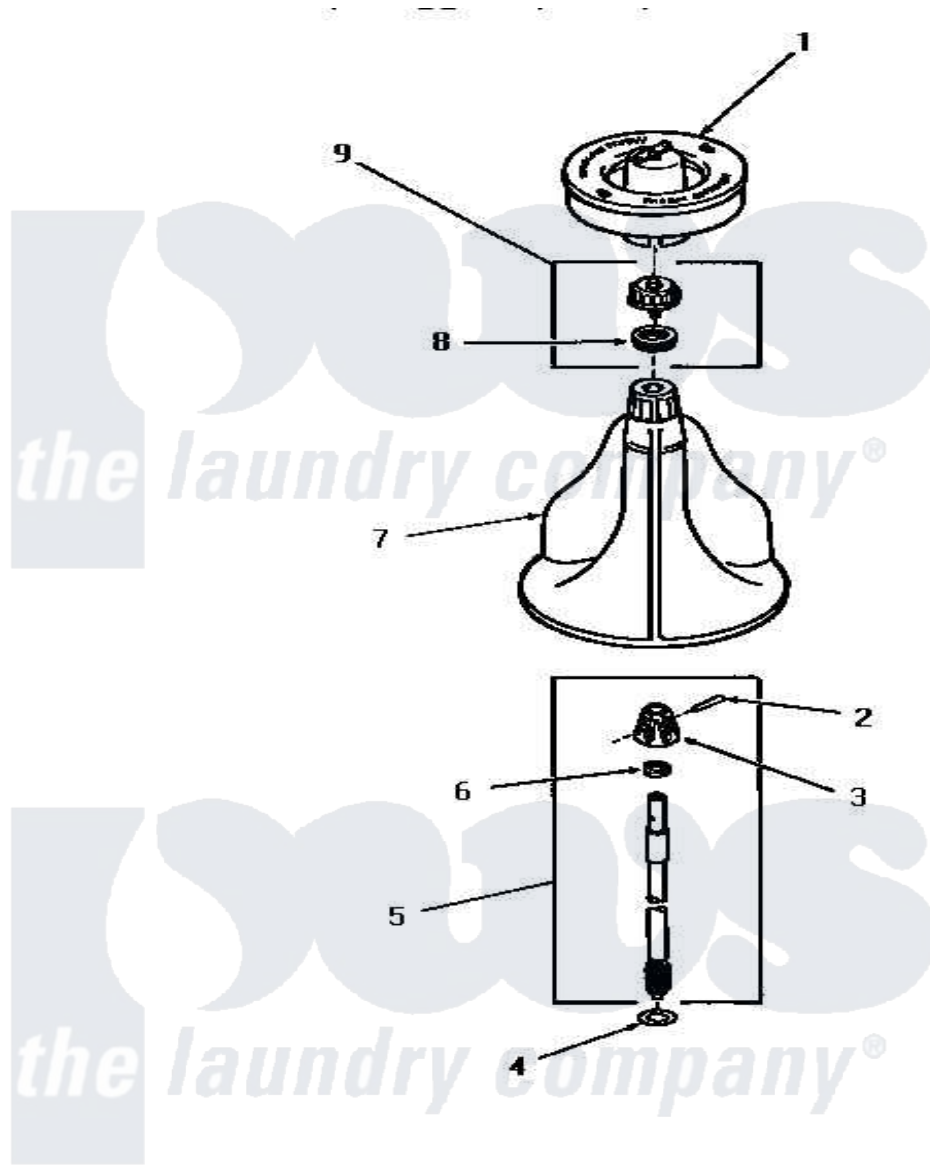

# Amana FA6011 04 - AGITATOR, SHAFT & FABRIC SOFTENER DISP

## AGITATOR, SHAFT AND FABRIC SOFTENER DISPENSER

Amana Residential Amana FA6011 Washer Parts Parts Diagram 04 - AGITATOR, SHAFT & FABRIC SOFTENER DISP  
 Click on the part number to view part

Item	Original Part Number	Replaced By	Status	Part Description
1	23546		Not Available	ASSY,DISPENSER-FAB-SOF
2	<a href="#">20243</a>			Pin, Taper
3	20056		Not Available	BLOCK, DRIVE
4	<a href="#">22135</a>			Washer
5	21751	<a href="#">21751P</a>		Assyshaft
6	20057	<a href="#">222T017P01</a>		Washer FIB 21/32 ID X 1156 OD X 1/8
7	25975		Not Available	ASSY,AGITATOR
8	<a href="#">21036</a>			Clip, Cable
9	<a href="#">26015</a>			Assembly, Cap And Ring-Agitator
"	<a href="#">26014</a>			Assembly, Cap And Ring-Agitator