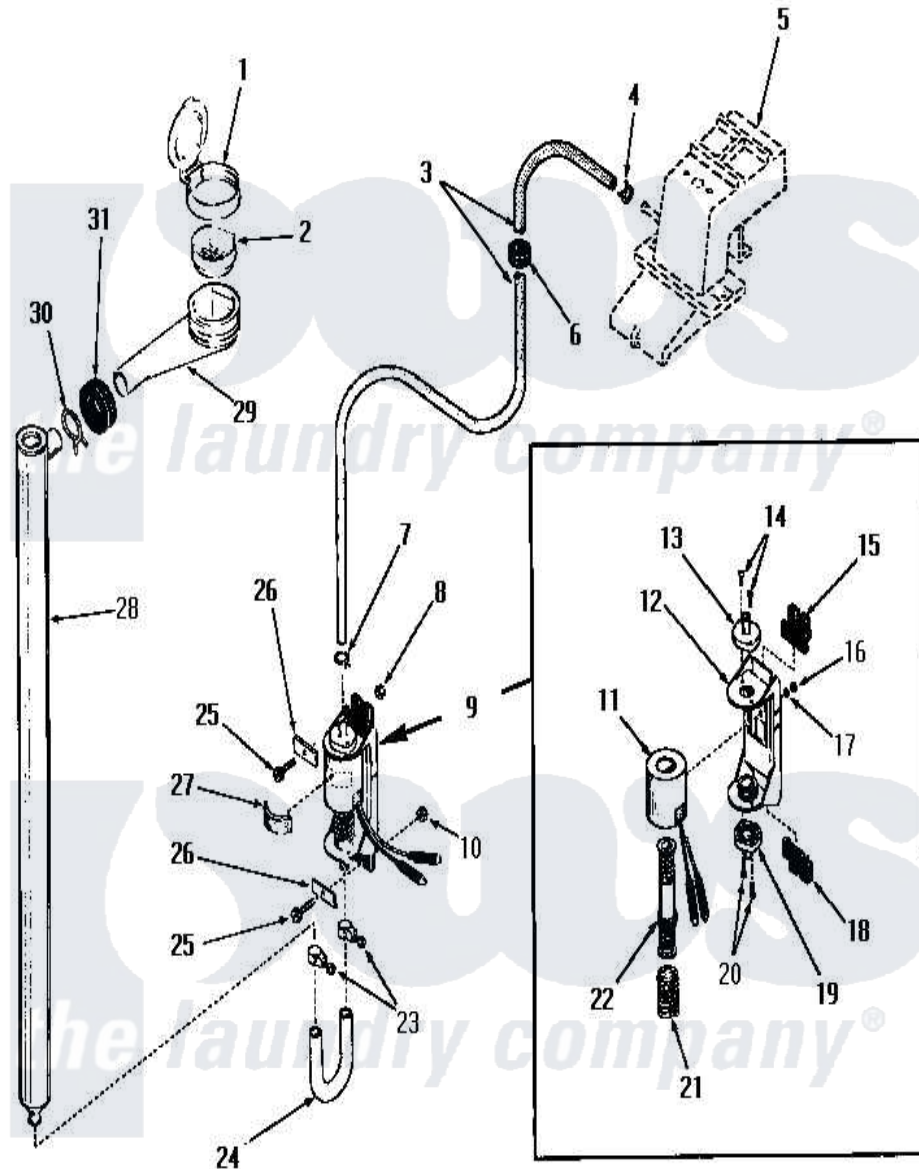

Amana FA6011 05 - BLEACH DISPENSER

Amana [Residential Amana FA6011 Washer Parts](#) Parts Diagram 05 - BLEACH DISPENSER
 Click on the part number to view part

Item	Original Part Number	Replaced By	Status	Part Description
1	22484		Not Available	BLEACH LID
2	21984			Cover, Dispenser
3	22300		Not Available	HOSE
4	23410		Not Available	HOSE CLAMP
5	Y00000000		Not Available	SEE NOTE WATER INLET
6	22299		Not Available	GROMMET
7	22295		Not Available	HOSE CLAMP
8	22001			Nut, 10-24 Nylon Hex BR
9	22337			Pump, Bleach
10	22001			Nut, 10-24 Nylon Hex BR
11	22337B		Not Available	COIL AND FRAME
12	22337A		Not Available	BASE
13	22337E		Not Available	HOSE CONNECTOR
14	51356		Not Available	SCREW,6-32 X 5/16 RD H
15	22337F		Not Available	ISOLATION MOUNT
16	22337G		Not Available	NUT

17	21735	Not Available	LOCKWASHER,No.10 INTSHKP
18	22337F	Not Available	ISOLATION MOUNT
19	22337E	Not Available	HOSE CONNECTOR
20	51356	Not Available	SCREW,6-32 X 5/16 RD H
21	22337D	Not Available	SPRING
22	22337C	Not Available	ARMATURE AND VALVE
23	24604	Not Available	HOSE CLAMP
24	22302	Not Available	HOSE
25	25989	Not Available	HEX HEAD SCREW
26	Y22287	Not Available	BLEACH PUMP BRACKET
27	25220	Not Available	BUMPER
28	22303	Not Available	TUBE,BLEACH
29	22377	Not Available	DISPENSER xREPLACE
30	Y03640	Not Available	CLAMP
31	20118	Not Available	GROMMET,1982 INV