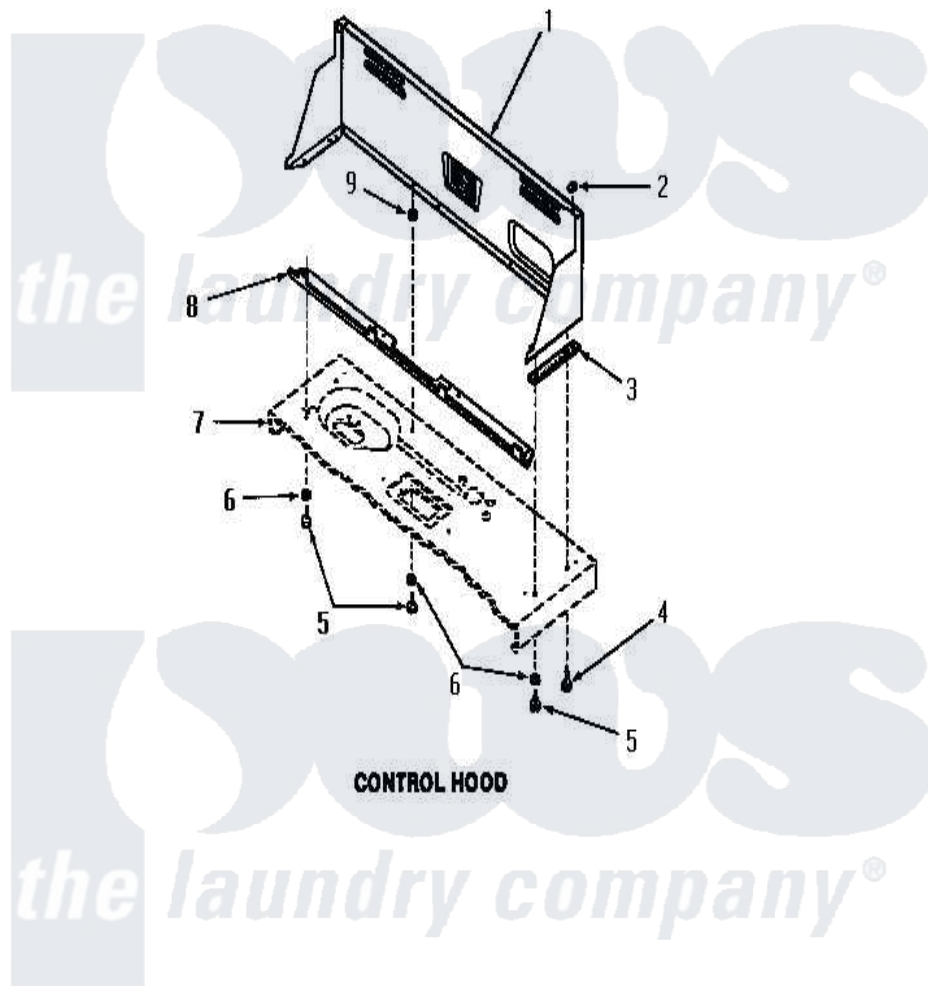

Amana FA6011 09 - CONTROL HOOD

Amana [Residential Amana FA6011 Washer Parts](#) Parts Diagram 09 - CONTROL HOOD
 Click on the part number to view part

Item	Original Part Number	Replaced By	Status	Part Description
1	26820W		Not Available	CONTROL HOOD, WHITE
"	26820H		Not Available	CONTROL HOOD GOLD
"	26820L		Not Available	CONTROL HOOD, ALMOND
"	26820C		Not Available	CONTROL HOOD, COPPERTONE
"	26820K		Not Available	CONTROL HOOD, COFFEE
"	26820A		Not Available	CONTROL HOOD, AVOCADO
2	24522			Nut, Speed-8ab-18 C1995
3	23028		Not Available	GASKET,CONTROL BOX END
4	25724		Not Available	HEX HEAD SCREW
5	52150	489464		Screw
6	20493			Washer, 11/64 ID x 3/8 OD
7	Y00000000		Not Available	SEE NOTE CABINET TOP
8	23360		Not Available	ANGLE
9	23425		Not Available	WASHER,7/32IDX7/16ODX.