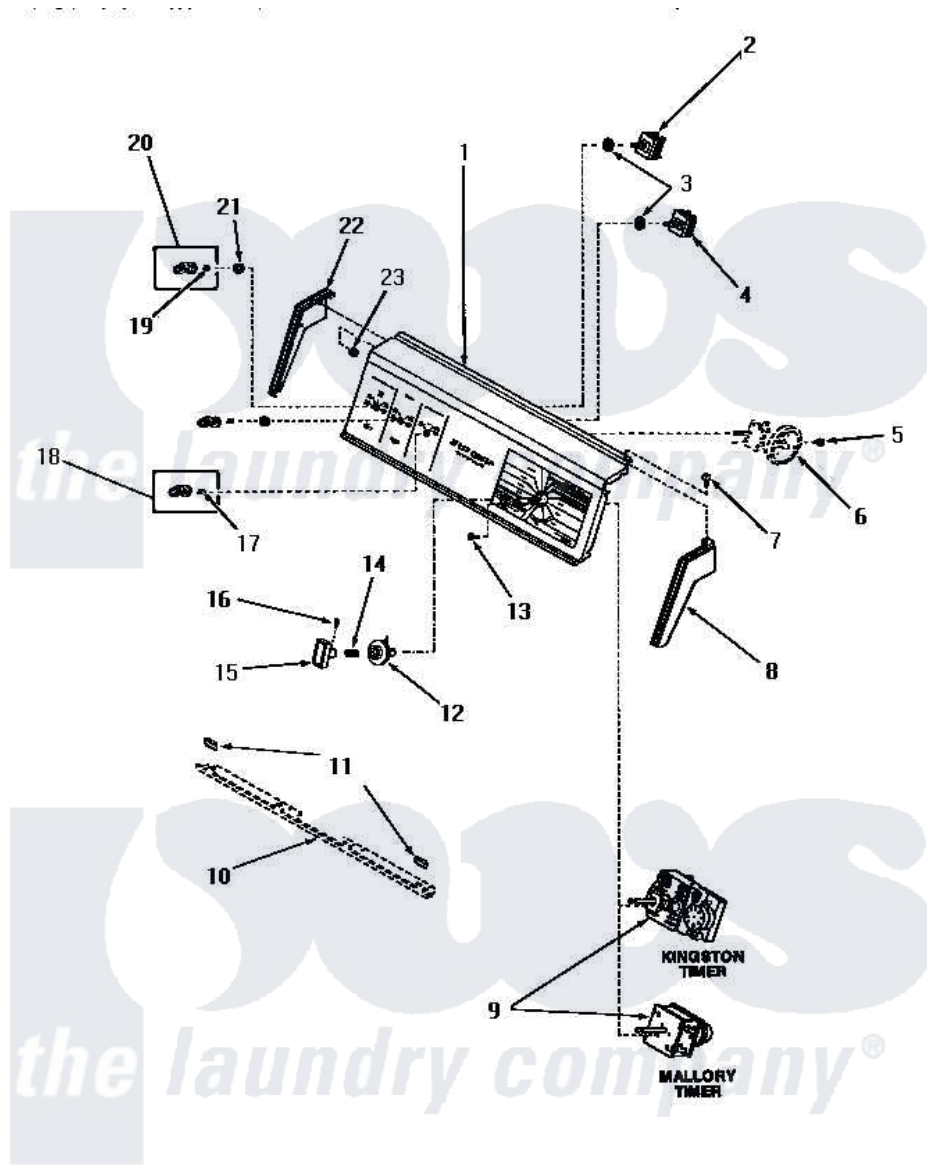

Amana FA6011 10 - CONTROL PANEL & CONTROLS

CONTROL PANEL AND CONTROLS

Amana [Residential Amana FA6011 Washer Parts](#) Parts Diagram 10 - CONTROL PANEL & CONTROLS
 Click on the part number to view part

Item	Original Part Number	Replaced By	Status	Part Description
1	26792		Not Available	PANEL,CONTROL
2	24392		Not Available	SWITCH TEMP
3	91176			Lockwasher, 3/8 Intshkp
4	24431		Not Available	SPEED SWITCH
5	23962	W10116760		Screw
6	Y00000000		Not Available	SEE NOTE PRESSURE SWITCH
7	25232		Not Available	SCREW,8AB-18X7/8 OVAL
8	25123		Not Available	CONTROL HOOD END, RIGHT
9	26324		Not Available	TIMER
10	Y00000000		Not Available	SEE NOTE PANEL SUPPORT BRACKET
11	24859		Not Available	SLEEVE,SUPPORT ANGLE
12	26326		Not Available	TIMER KNOB INDICATOR
13	70212			Screw, 8-32 X 5/32 RD H
14	26319			Spring

15	26798		Knob, Timer xReplace
16	26318		Screw, 8-32 X 1/4 Set S
17	23392	Not Available	CLIP FOR 26816 KNOB
18	26816		Assembly, Knob-Switch
19	23392	Not Available	CLIP FOR 26816 KNOB
20	26816		Assembly, Knob-Switch
21	24205		Nut, Knurled 3/8-24
22	25124	Not Available	CONTROL HOOD END, LEFT
23	25126	5303284616	Clip