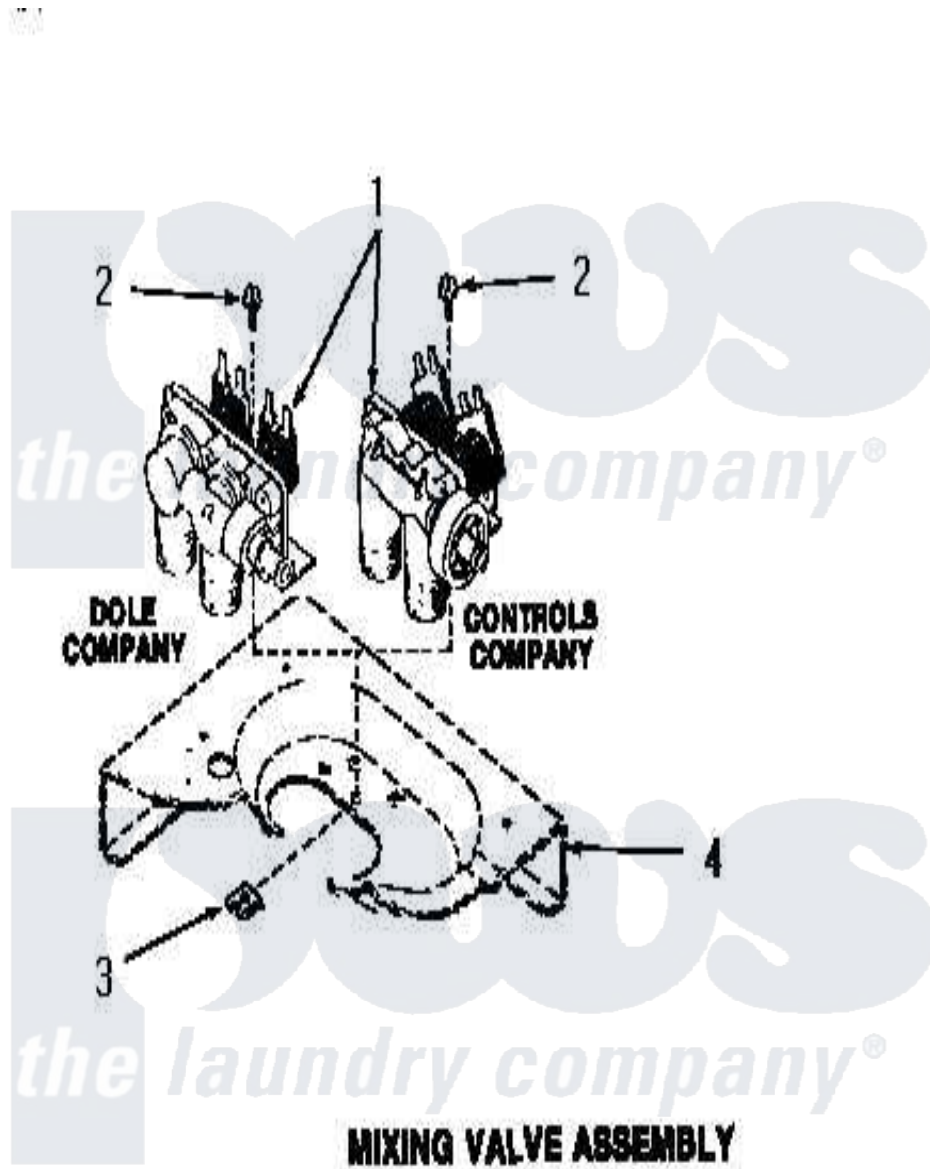

# Amana FA6011 14 - MIXING VALVE ASSY

[Amana Residential Amana FA6011 Washer Parts](#) Parts Diagram 14 - MIXING VALVE ASSY  
Click on the part number to view part

Item	Original Part Number	Replaced By	Status	Part Description
1	25832	<a href="#">205613</a>		Water Valve
2	23962	<a href="#">W10116760</a>		Screw
3	23277		Not Available	NUT,SPEED
4	Y00000000		Not Available	SEE NOTE CABINET TOP