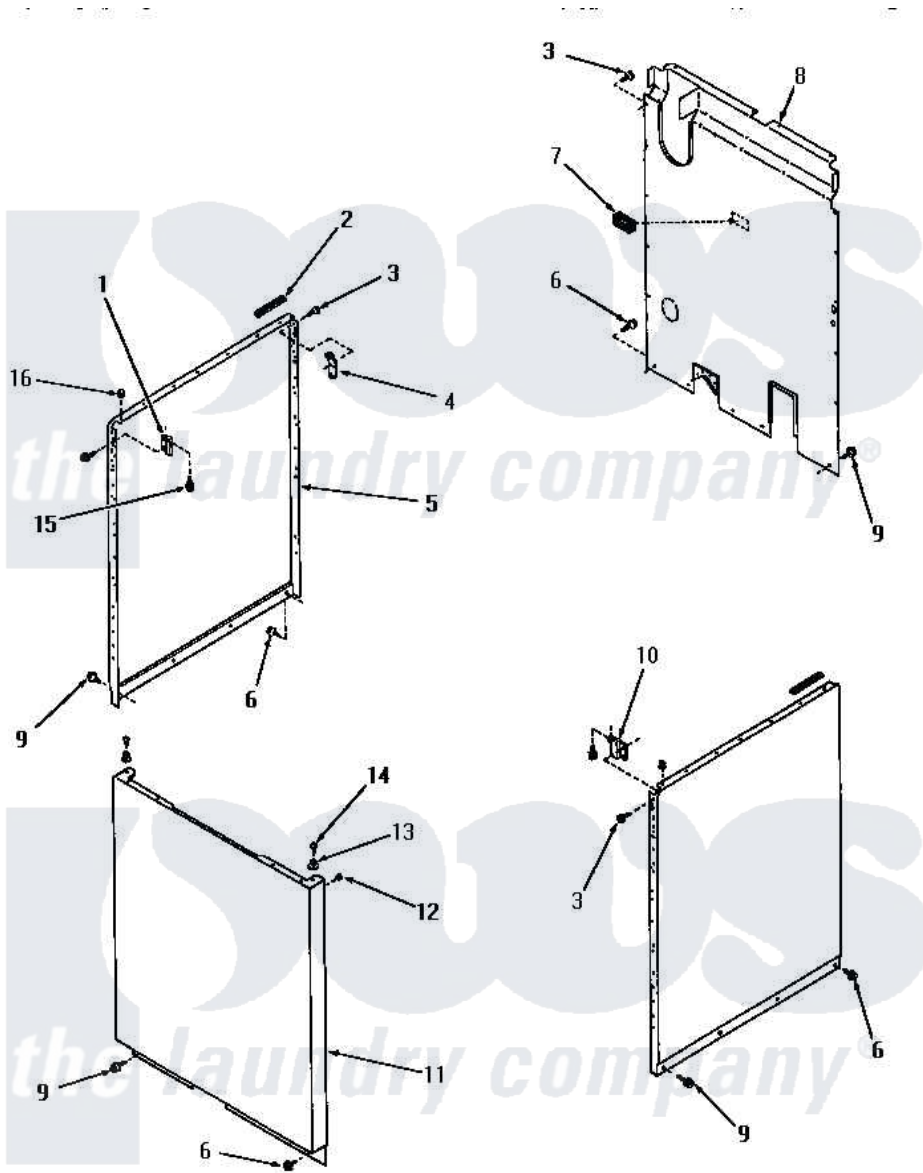

Amana FA6011 16 - PANELS

PANELS

Amana [Residential Amana FA6011 Washer Parts](#) Parts Diagram 16 - PANELS
 Click on the part number to view part

Item	Original Part Number	Replaced By	Status	Part Description
1	26691		Not Available	BRACKET,HOLD DOWN-L.H.
2	80312			Bumper Pad
3	51784		Not Available	SCREW,10B-16 X 1/2 HEX
4	52487			Lug, Hold-Down
5	26821K		Not Available	SIDE PANEL, RIGHT OR LEFT, COF
"	26821A		Not Available	PANEL,SIDE
"	26821C		Not Available	SIDE PANEL, RIGHT OR LEFT, COP
"	26821L		Not Available	PANEL,SIDE
"	26821H		Not Available	PANEL,SIDE
"	26821W		Not Available	SIDE PANEL, LEFT OR RIGHT, WHI
6	26415	27001200		Screw
7	23257		Not Available	PAD,BUMPER
8	24342GR		Not Available	REAR PANEL, GRAY
9	26592		Not Available	HEX HEAD SCREW

10	26690	Not Available	BRACKET,HOLD DOWN-R.H.
11	26822A	Not Available	PANEL,FRONT
"	26822K	Not Available	FRONT PANEL, COFFEE
"	26822C	Not Available	LOADING DOOR, COPPERTONE
"	26822L	Not Available	PANEL,FRONT
"	26822H	Not Available	PANEL,FRONT
"	26822W	Not Available	LOADING DOOR, WHITE
12	20387		Bumper
13	23020	Not Available	MOUNT,PANEL
14	Q6535	Not Available	SCREW,10B-16 X 3/4 ROU
15	23008		Screw, 10-24 X 3/4 Sems
16	21176		Bumper