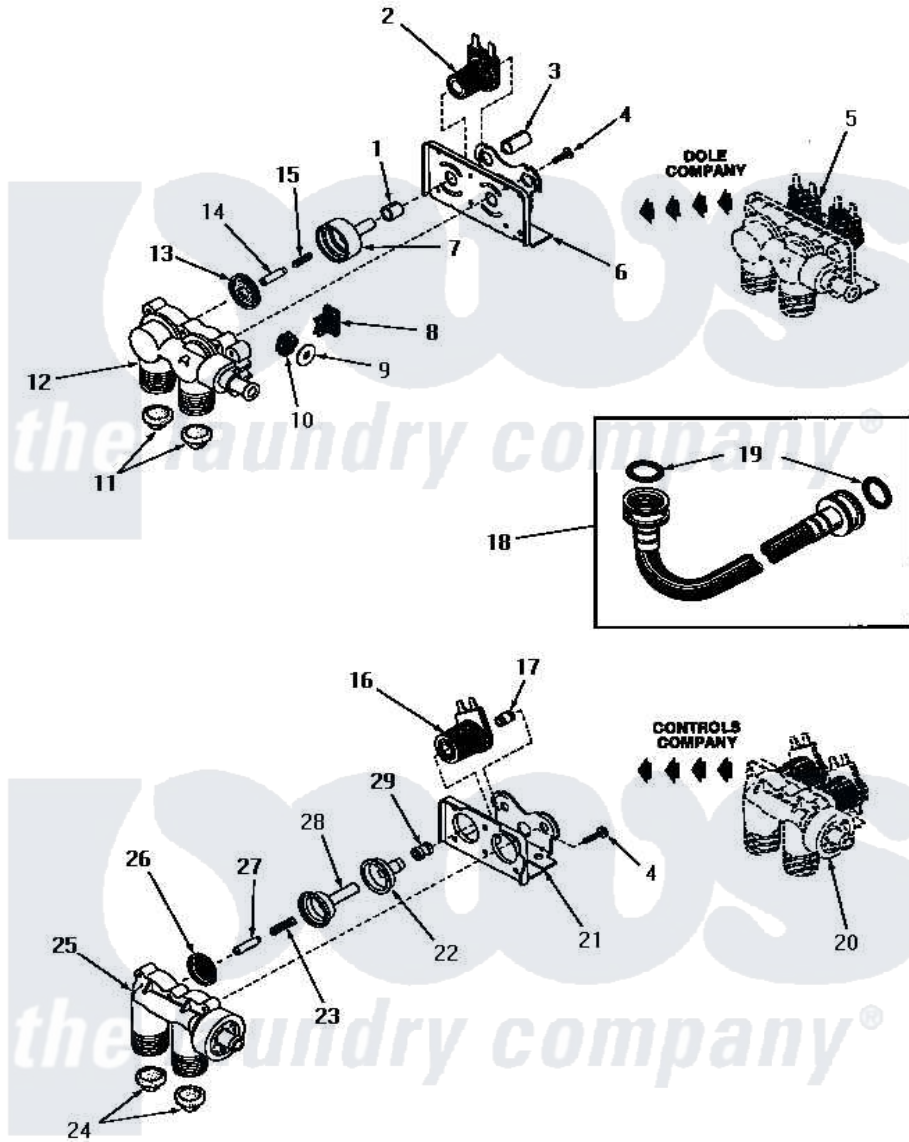

# Amana FA6022 01 - 25832 & 25833 MIXING VALVE ASSEMBLIES

**25832 and 25833 MIXING VALVE ASSEMBLIES**  
(See Page 18 for complete assembly)

Amana [Residential Amana FA6022 Washer Parts](#) Parts Diagram 01 - 25832 & 25833 MIXING VALVE ASSEMBLIES  
Click on the part number to view part

Item	Original Part Number	Replaced By	Status	Part Description
1	24129		Not Available	SLEEVE,SHORT
2	24126	<a href="#">33930</a>		Valve, Mixing
3	24128		Not Available	SLEEVE,LONG
4	25817C		Not Available	SCREW
5	Y00000000		Not Available	SEE NOTE MIXING VALVE ASSEMBLY
6	Y24127		Not Available	MOUNTING BRACKET
7	<a href="#">24130</a>			Guide, Armature
8	Y24135		Not Available	PLUG,FLOW REGULATOR
9	23224G		Not Available	DIFFUSER
10	<a href="#">23224C</a>			Regulator, Flow
11	24122	<a href="#">22002960</a>		Strainer, Washer Inlet
12	<a href="#">24125</a>			Body, Valve
13	24134		Not Available	DIAPHRAGM
14	24132		Not Available	ARMATURE
15	24131		Not Available	SPRING
16	24596A		Not Available	SOLENOID

17	25817M		Not Available	SOLENOID PLUG
18	20241	<a href="#">EZ20241</a>		20 x 24 x 1 Filter 1 Metal Side
19	20290	<a href="#">Y013783</a>		Washer, Inlet Hose
20	Y00000000		Not Available	SEE NOTE MIXING VALVE ASSEMBLY
21	25817B		Not Available	MOUNTING BRACKET
22	25817E		Not Available	SLEEVE, GUIDE xREPLACE
23	25817G		Not Available	SPRING
24	24122	<a href="#">22002960</a>		Strainer, Washer Inlet
25	24123		Not Available	VALVE BODY
26	25817K		Not Available	DIAPHRAGM
27	25817H		Not Available	ARMATURE
28	25817F		Not Available	ARMATURE GUIDE
29	25817D		Not Available	SLEEVE ADAPTER