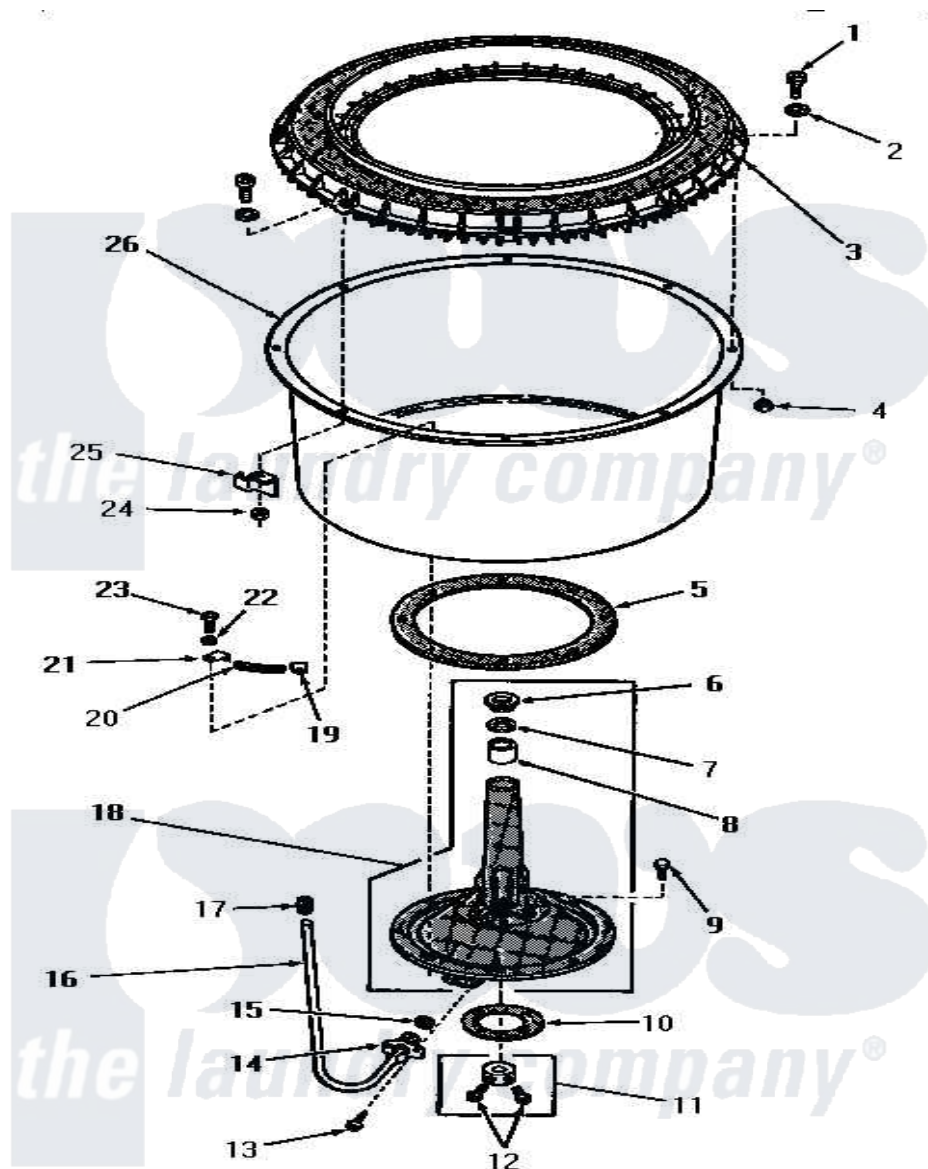

Amana FA6022 03 - AGITATOR POST & SPIN TUB

AGITATOR POST AND SPIN TUB

Amana [Residential Amana FA6022 Washer Parts](#) Parts Diagram 03 - AGITATOR POST & SPIN TUB
 Click on the part number to view part

Item	Original Part Number	Replaced By	Status	Part Description
1	25251	EZ25251		25 x 25 x 1 Filter 1 Metal Side
2	25100			Washer, 17/64 ID x 1/2 OD
3	24931		Not Available	BALANCE RING
4	25250			Nut, 1/4-20 Hex Nyllock
5	20122			Gasket
6	23685			Bearing
7	23684			Seal
8	23686			Bearing
9	20261			Screw, Cap
10	20120			Gasket
11	20377			Collar Assembly
12	23481	02422		Screw, 1/4-20 X 1/2 HeX
13	20852		Not Available	SCREW,10-24 X 1/2 HEX
14	26046			Bracket, Sediment Tube
15	20110			Gasket
16	25980			Tube, Sediment

17	22361		Sleeve
18	26016	2-6016	Wheel 71/2x6
19	22446		Clip
20	22144		Spring
21	22447		Clip
22	20121	Not Available	GASKET
23	20260		Screw, 5/16-18 X 3/4 RD
24	26678		Nut, Self-Locking
25	22025		Bracket
26	26910		Tub, Spin-Blue Porcelain
NI	243P3	Not Available	KIT,AGITATOR POST