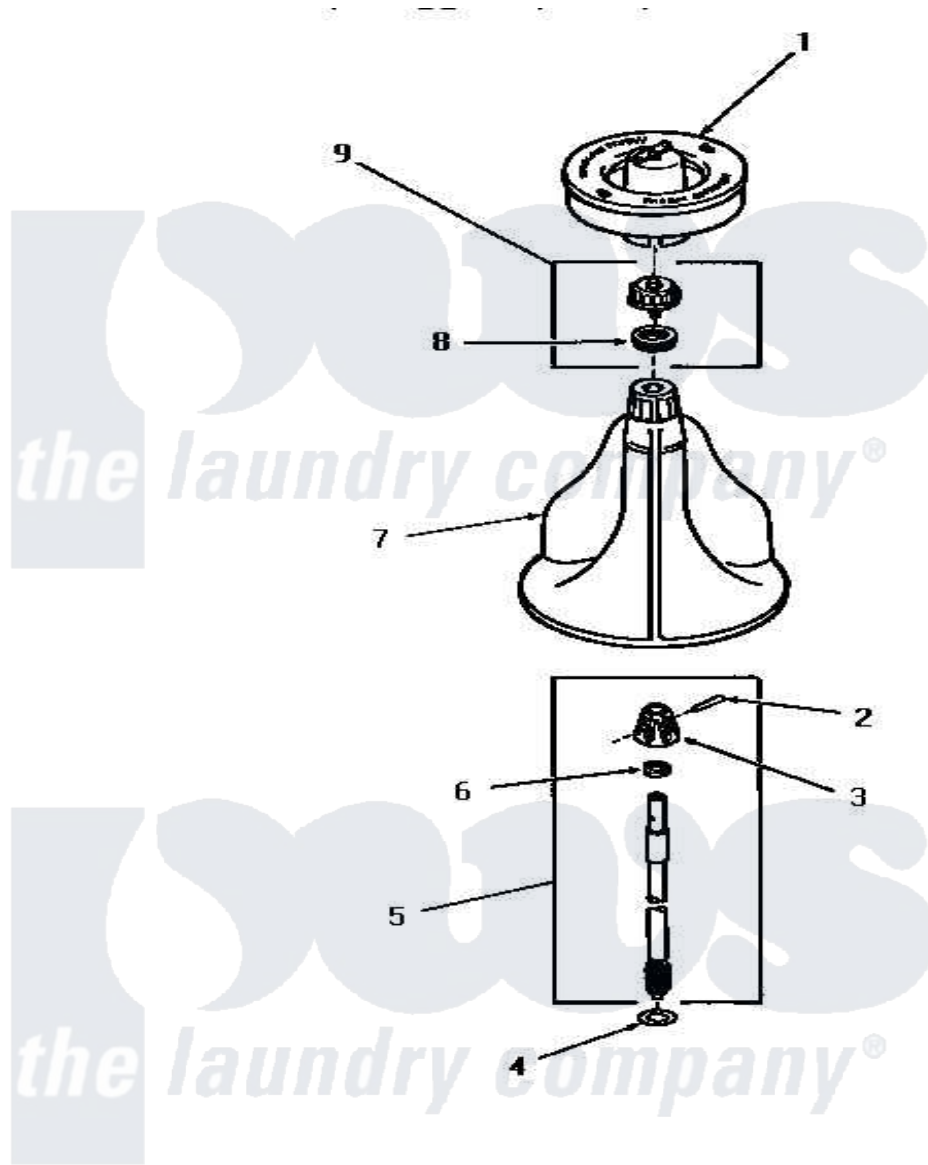

Amana FA6022 04 - AGITATOR, SHAFT & FABRIC SOFTENER DISP

AGITATOR, SHAFT AND FABRIC SOFTENER DISPENSER

Amana [Residential Amana FA6022 Washer Parts](#) Parts Diagram 04 - AGITATOR, SHAFT & FABRIC SOFTENER DISP
 Click on the part number to view part

Item	Original Part Number	Replaced By	Status	Part Description
1	23546		Not Available	ASSY,DISPENSER-FAB-SOF
2	20243			Pin, Taper
3	20056		Not Available	BLOCK, DRIVE
4	22135			Washer
5	21751	21751P		Assyshaft
6	20057	222T017P01		Washer FIB 21/32 ID X 1156 OD X 1/8
7	25975		Not Available	ASSY,AGITATOR
8	21036			Clip, Cable
9	26015			Assembly, Cap And Ring-Agitator
"	26014			Assembly, Cap And Ring-Agitator