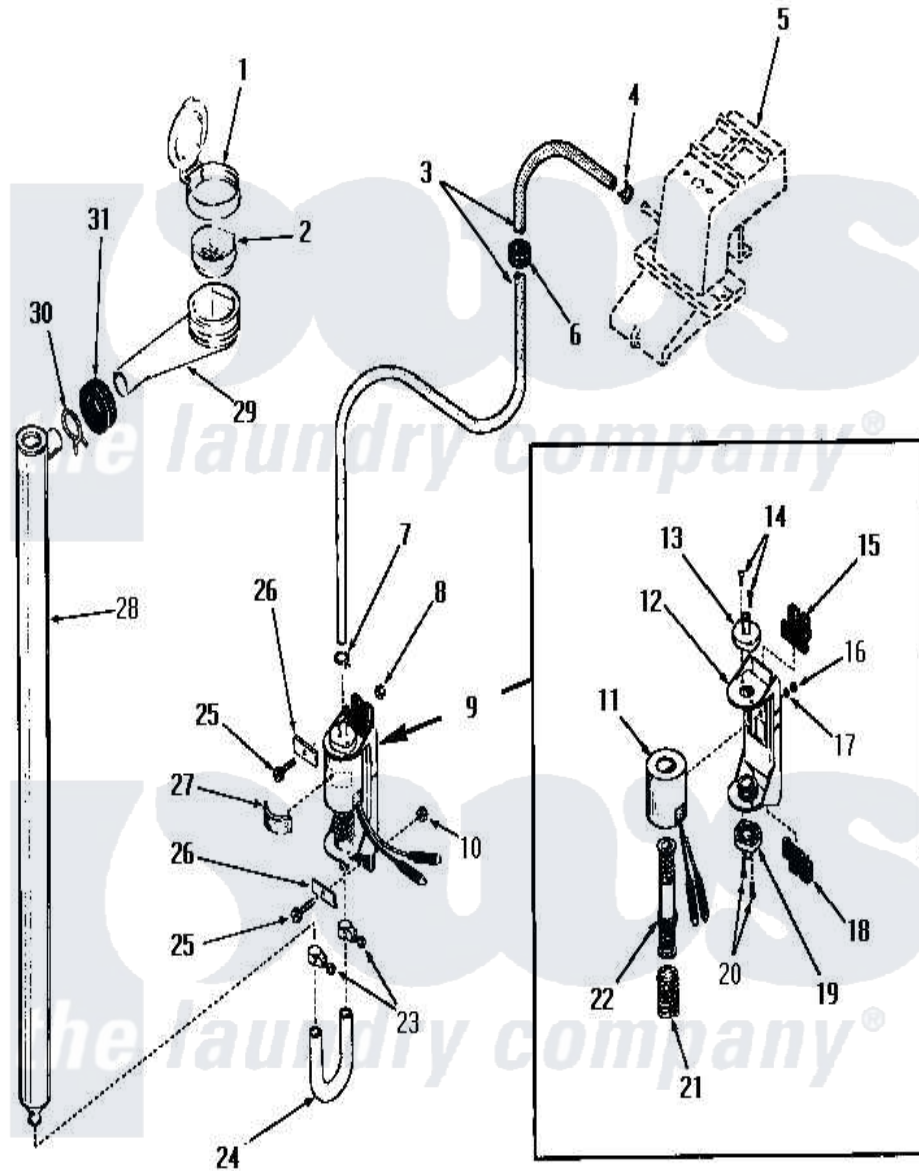

Amana FA6022 05 - BLEACH DISPENSER

Amana [Residential Amana FA6022 Washer Parts](#) Parts Diagram 05 - BLEACH DISPENSER
 Click on the part number to view part

Item	Original Part Number	Replaced By	Status	Part Description
1	22484		Not Available	BLEACH LID
2	21984			Cover, Dispenser
3	22300		Not Available	HOSE
4	23410		Not Available	HOSE CLAMP
5	Y00000000		Not Available	SEE NOTE WATER INLET
6	22299		Not Available	GROMMET
7	22295		Not Available	HOSE CLAMP
8	22001			Nut, 10-24 Nylon Hex BR
9	22337			Pump, Bleach
10	22001			Nut, 10-24 Nylon Hex BR
11	22337B		Not Available	COIL AND FRAME
12	22337A		Not Available	BASE
13	22337E		Not Available	HOSE CONNECTOR
14	51356		Not Available	SCREW,6-32 X 5/16 RD H
15	22337F		Not Available	ISOLATION MOUNT
16	22337G		Not Available	NUT

17	21735	Not Available	LOCKWASHER,No.10 INTSHKP
18	22337F	Not Available	ISOLATION MOUNT
19	22337E	Not Available	HOSE CONNECTOR
20	51356	Not Available	SCREW,6-32 X 5/16 RD H
21	22337D	Not Available	SPRING
22	22337C	Not Available	ARMATURE AND VALVE
23	24604	Not Available	HOSE CLAMP
24	22302	Not Available	HOSE
25	25989	Not Available	HEX HEAD SCREW
26	Y22287	Not Available	BLEACH PUMP BRACKET
27	25220	Not Available	BUMPER
28	22303	Not Available	TUBE,BLEACH
29	22377	Not Available	DISPENSER xREPLACE
30	Y03640	Not Available	CLAMP
31	20118	Not Available	GROMMET,1982 INV