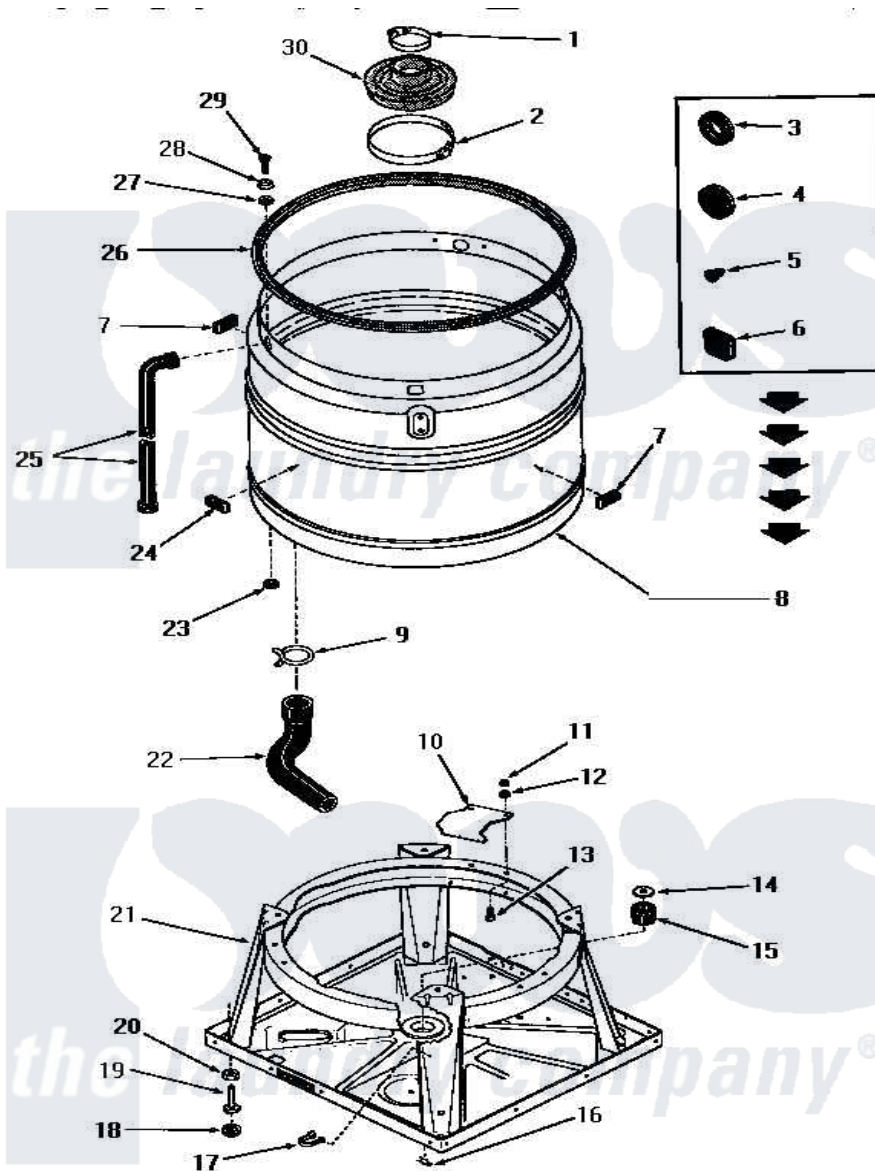

# Amana FA6022 06 - BOOT, CHASSIS & DRAIN TUB

**BOOT, CHASSIS AND DRAIN TUB**

Amana [Residential Amana FA6022 Washer Parts](#) Parts Diagram 06 - BOOT, CHASSIS & DRAIN TUB  
 Click on the part number to view part

Item	Original Part Number	Replaced By	Status	Part Description
1	<a href="#">20107</a>			Upper Clamp
2	20108	<a href="#">F200201</a>		Clamp Hose #56
3	20118		Not Available	GROMMET,1982 INV
4	20305	<a href="#">20-305</a>		Sizzle Do Not Ship Ups
5	21393	<a href="#">21-393</a>		Piezo Sounder
6	<a href="#">21651</a>			Grommet
7	<a href="#">23258</a>			Pad, Bumper
8	26034M		Not Available	ASSY,SPLASH TUB
9	<a href="#">10108</a>			Seal
10	<a href="#">21905</a>			Plate, Snubber
11	20275	<a href="#">27001225</a>		Nut, Jam Mid Lock 1/4-20
12	<a href="#">03189</a>			LoCkwasher, 1/4 Std-C P
13	<a href="#">02422</a>			Screw, 1/4-20 X 1/2 HeX
14	20162		Not Available	SPACER
15	20195		Not Available	GROMMET
16	26012	<a href="#">2-6012</a>		Blower Wheel

17	22837		Not Available	STRAP,WIRE
18	21749	<a href="#">40016001</a>		Foot, Rubber
19	20409	<a href="#">22003428</a>		Leg, Adjustable
20	Y21899	<a href="#">40038101</a>		Nut, Leg
21	<a href="#">26028</a>			Assembly, Chassis xReplace
22	<a href="#">25112</a>			Hose
23	<a href="#">20115</a>			Grommet
24	23257		Not Available	PAD,BUMPER
25	22818		Not Available	HOSE
26	21233		Not Available	GASKET
27	<a href="#">20112</a>			Grommet
28	<a href="#">20111</a>			Washer
29	20259		Not Available	SCREW
30	20129		Not Available	BOOT