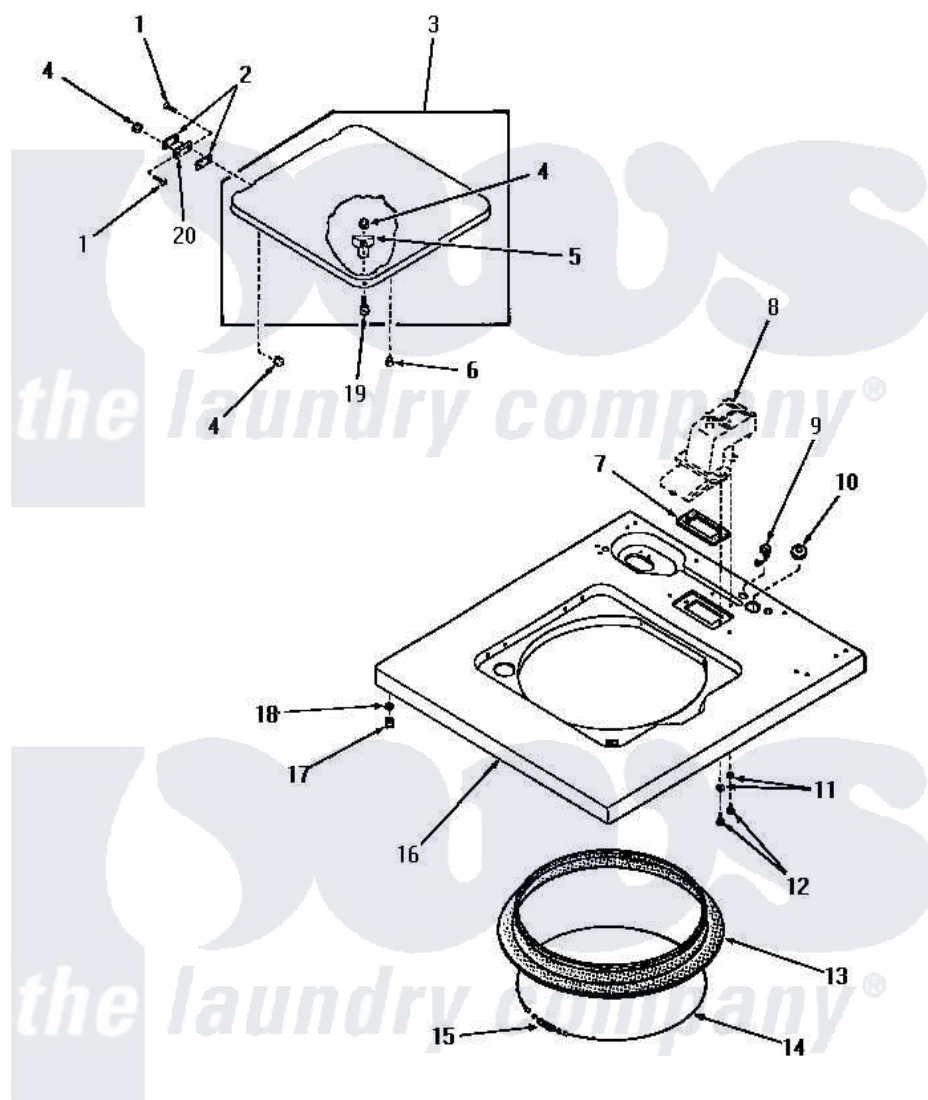

Amana FA6022 07 - CABINET TOP & LOADING DOOR

CABINET TOP AND LOADING DOOR

Amana [Residential Amana FA6022 Washer Parts](#) Parts Diagram 07 - CABINET TOP & LOADING DOOR
 Click on the part number to view part

Item	Original Part Number	Replaced By	Status	Part Description
1	26649		Not Available	PHILLIPS HEAD SCREW
2	21584			Gasket
3	26901W		Not Available	ASSY,LID & CATCH xREPLACE
"	26901A		Not Available	LOADING DOOR, AVOCADO
"	26901K		Not Available	LOADING DOOR, COFFEE
"	26901C		Not Available	LOADING DOOR, COPPERTONE
"	26901H		Not Available	ASSY,LID & CATCH
"	26901L		Not Available	ASSY,LID & CATCH
4	21752			Nut, 8-32 Hex Brilock
5	25217	R0603504		Actuator, Door Switch
6	21176			Bumper
7	23255		Not Available	GASKET
8	Y00000000		Not Available	SEE NOTE WATER INLET
9	21903	211881		Grommet, Cord Part Not Used- Gas Models Only

10	20118	Not Available	GROMMET,1982 INV
11	20493		Washer, 11/64 ID x 3/8 OD
12	55469	500226	Screw, 8b-16 x 5/8 Tap
13	25277		Guard, Rim
14	22352	Not Available	RETAINER,WIRE
15	20791	Not Available	SPRING
16	26819A	Not Available	CABINET TOP, AVOCADO
"	26819K	Not Available	CABINET TOP, COFFEE
"	26819C	Not Available	CABINET TOP, COPPERTONE
"	26819L	Not Available	ASSY, TOP
"	26819H	Not Available	CABINET TOP, HARVEST GOLD
"	26819W	Not Available	CABINET TOP, WHITE
17	23007	Not Available	CAGED NUT
18	24861	Not Available	LOCKWASHER,.448X.789SH
19	26769		Assembly, Screw And Washer
20	21583		Hinge