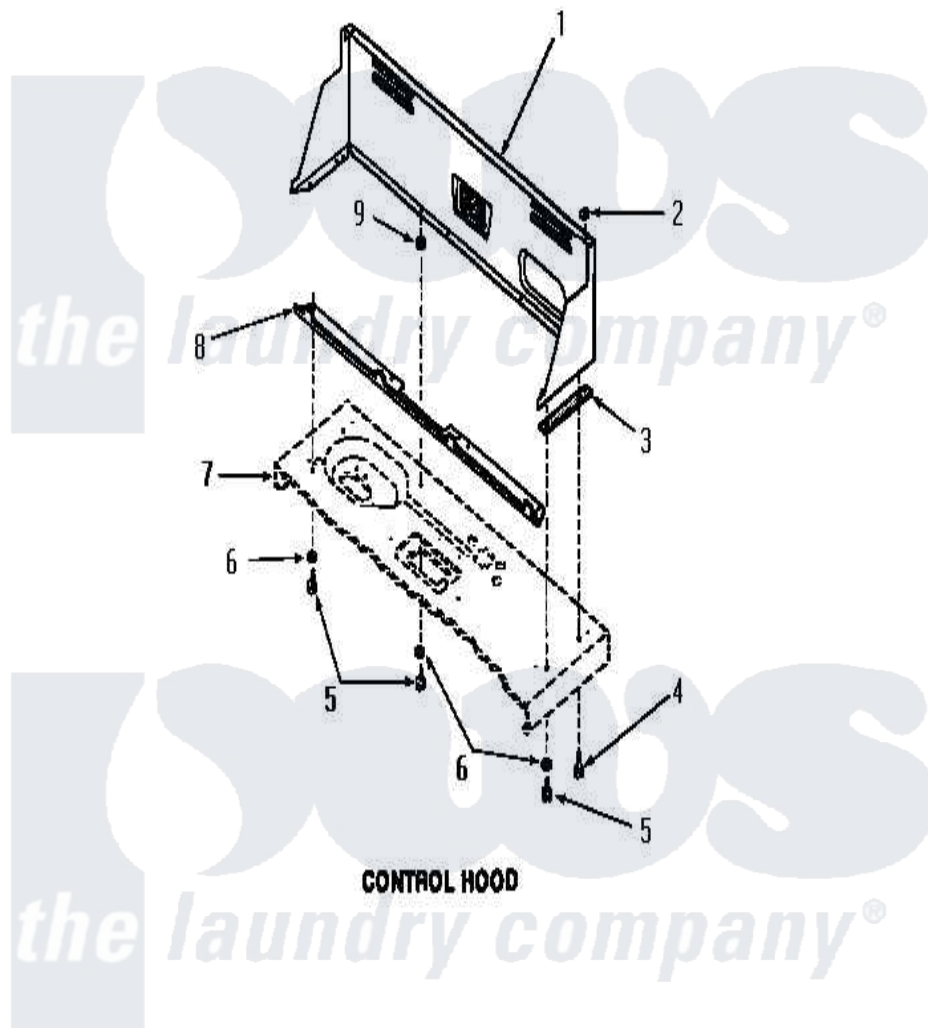

# Amana FA6022 09 - CONTROL HOOD

Amana [Residential Amana FA6022 Washer Parts](#) Parts Diagram 09 - CONTROL HOOD  
 Click on the part number to view part

Item	Original Part Number	Replaced By	Status	Part Description
1	26820W		Not Available	CONTROL HOOD, WHITE
"	26820H		Not Available	CONTROL HOOD GOLD
"	26820L		Not Available	CONTROL HOOD, ALMOND
"	26820C		Not Available	CONTROL HOOD, COPPERTONE
"	26820K		Not Available	CONTROL HOOD, COFFEE
"	26820A		Not Available	CONTROL HOOD, AVOCADO
2	<a href="#">24522</a>			Nut, Speed-8ab-18 C1995
3	23028		Not Available	GASKET,CONTROL BOX END
4	25724		Not Available	HEX HEAD SCREW
5	52150	<a href="#">489464</a>		Screw
6	<a href="#">20493</a>			Washer, 11/64 ID x 3/8 OD
7	Y00000000		Not Available	SEE NOTE CABINET TOP
8	23360		Not Available	ANGLE
9	23425		Not Available	WASHER,7/32IDX7/16ODX.