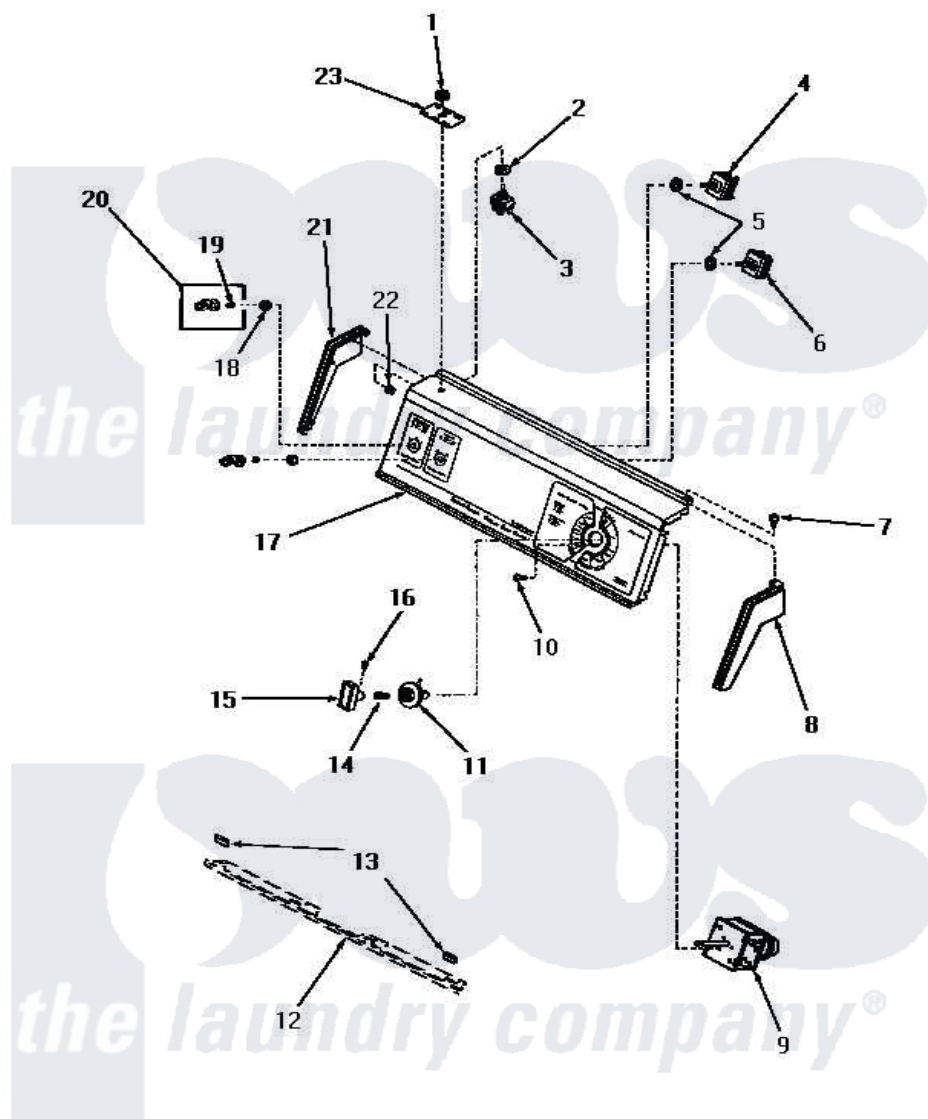

Amana FA6022 10 - CONTROL PANEL & CONTROLS

CONTROL PANEL AND CONTROLS

Amana [Residential Amana FA6022 Washer Parts](#) Parts Diagram 10 - CONTROL PANEL & CONTROLS
 Click on the part number to view part

Item	Original Part Number	Replaced By	Status	Part Description
1	Y24206		Not Available	NUT,KNURLED
2	25820		Not Available	LOCKWASHER,1/2 INT SHK
3	21286		Not Available	SUDS-WATER SAVER SWITCH
4	24392		Not Available	SWITCH TEMP
5	91176			Lockwasher, 3/8 Intshkp
6	24431		Not Available	SPEED SWITCH
7	25232		Not Available	SCREW,8AB-18X7/8 OVAL
8	25123		Not Available	CONTROL HOOD END, RIGHT
9	26970		Not Available	TIMER
10	70212			Screw, 8-32 X 5/32 RD H
11	26326		Not Available	TIMER KNOB INDICATOR
12	Y00000000		Not Available	SEE NOTE PANEL SUPPORT BRACKET
13	24859		Not Available	SLEEVE,SUPPORT ANGLE
14	26319			Spring

15	26798		Knob, Timer xReplace
16	26318		Screw, 8-32 X 1/4 Set S
17	26980	Not Available	CONTROL PANEL
18	24205		Nut, Knurled 3/8-24
19	23392	Not Available	CLIP FOR 26816 KNOB
20	26816		Assembly, Knob-Switch
21	25124	Not Available	CONTROL HOOD END, LEFT
22	25126	5303284616	Clip
23	23379	Not Available	SWITCH PLATE