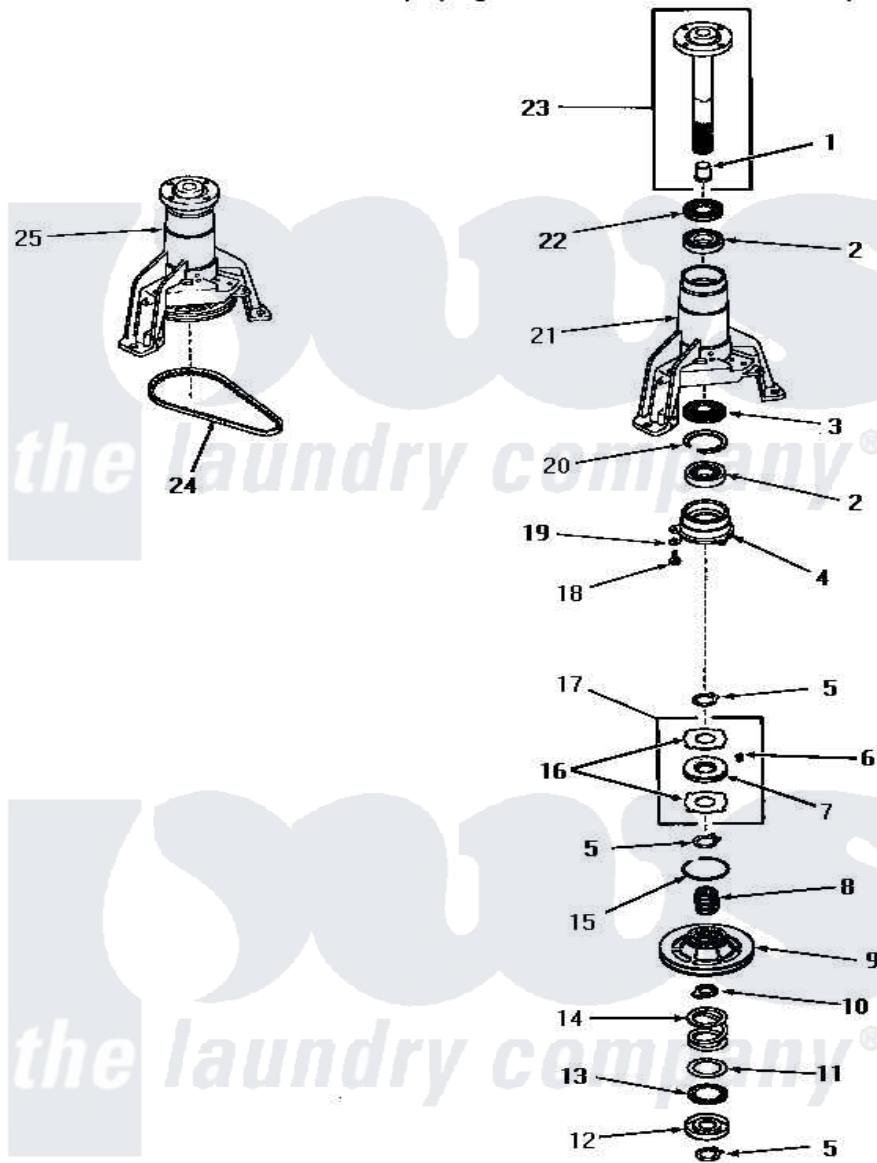

Amana FA6022 13 - MAIN BEARING ASSY & SPIN BELT

MAIN BEARING ASSEMBLY AND SPIN BELT

Amana [Residential Amana FA6022 Washer Parts](#) Parts Diagram 13 - MAIN BEARING ASSY & SPIN BELT
 Click on the part number to view part

Item	Original Part Number	Replaced By	Status	Part Description
1	25854			Bearing
2	20012			Bearing
3	26247			Slinger, Water
4	23639			Retainer
5	23724			Ring, Retaining
6	24500			Clip, Spring
7	23708			Assembly, Brake Disk
8	23634		Not Available	HUB
9	24690			Assembly, Spin Pulley
10	23635		Not Available	STOP
11	23722			Race, Bearing
12	23640			Retainer
13	23721		Not Available	BEARING,NEEDLE
14	23723			Spring
15	Y23720		Not Available	RING,SNAP
16	23637		Not Available	DISC,BRAKE

17	24599		Assembly, Brake Disk
18	02422		Screw, 1/4-20 X 1/2 HeX
19	02431		Lockwasher, 1/4 Ext Shk
20	20084	Not Available	RING,RETAINING
21	25979	Not Available	HOUSING,MAIN BEARING
22	Y21659	Not Available	SEAL
23	23731		Assembly, Spin Shaft
24	23759	Not Available	BELT
25	26018		AsseMbly, Bearing Housing-M
NI	03200		A-D Drive Lubricant