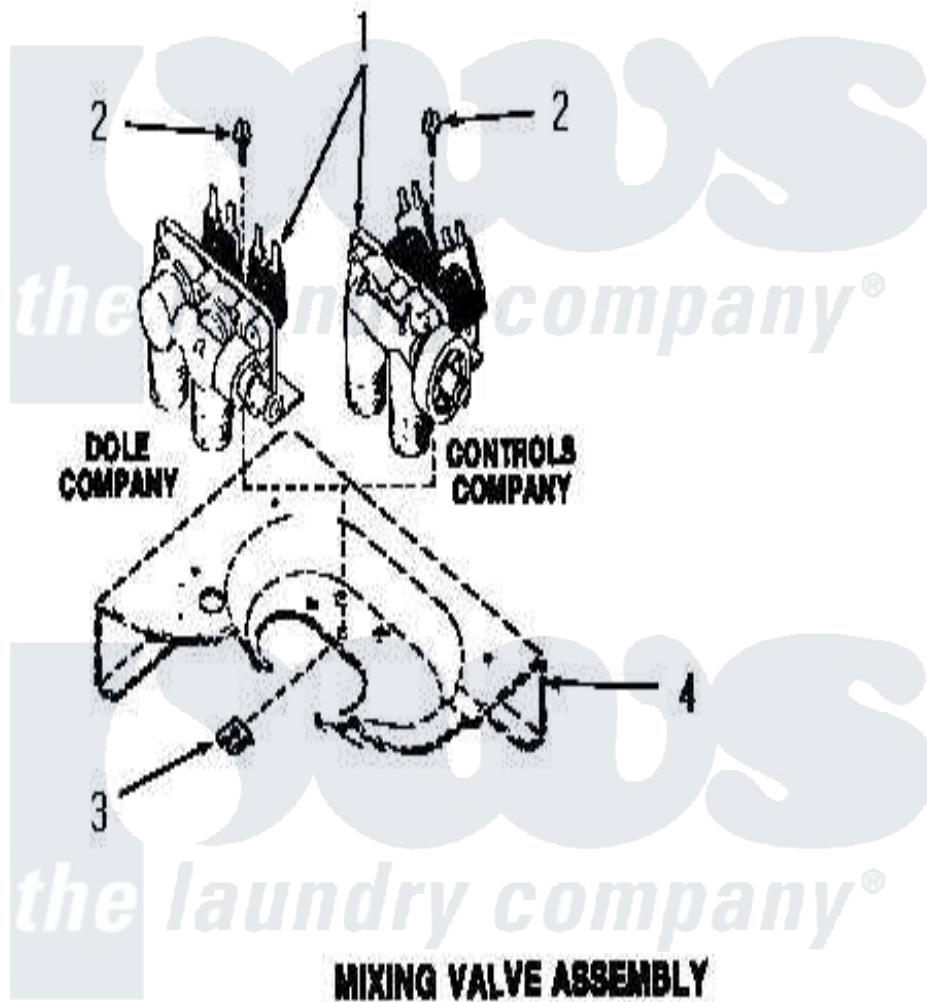

Amana FA6022 14 - MIXING VALVE ASSY

Amana Residential Amana FA6022 Washer Parts Parts Diagram 14 - MIXING VALVE ASSY
Click on the part number to view part

Item	Original Part Number	Replaced By	Status	Part Description
1	25832	205613		Water Valve
2	23962	W10116760		Screw
3	23277		Not Available	NUT,SPEED
4	Y00000000		Not Available	SEE NOTE CABINET TOP