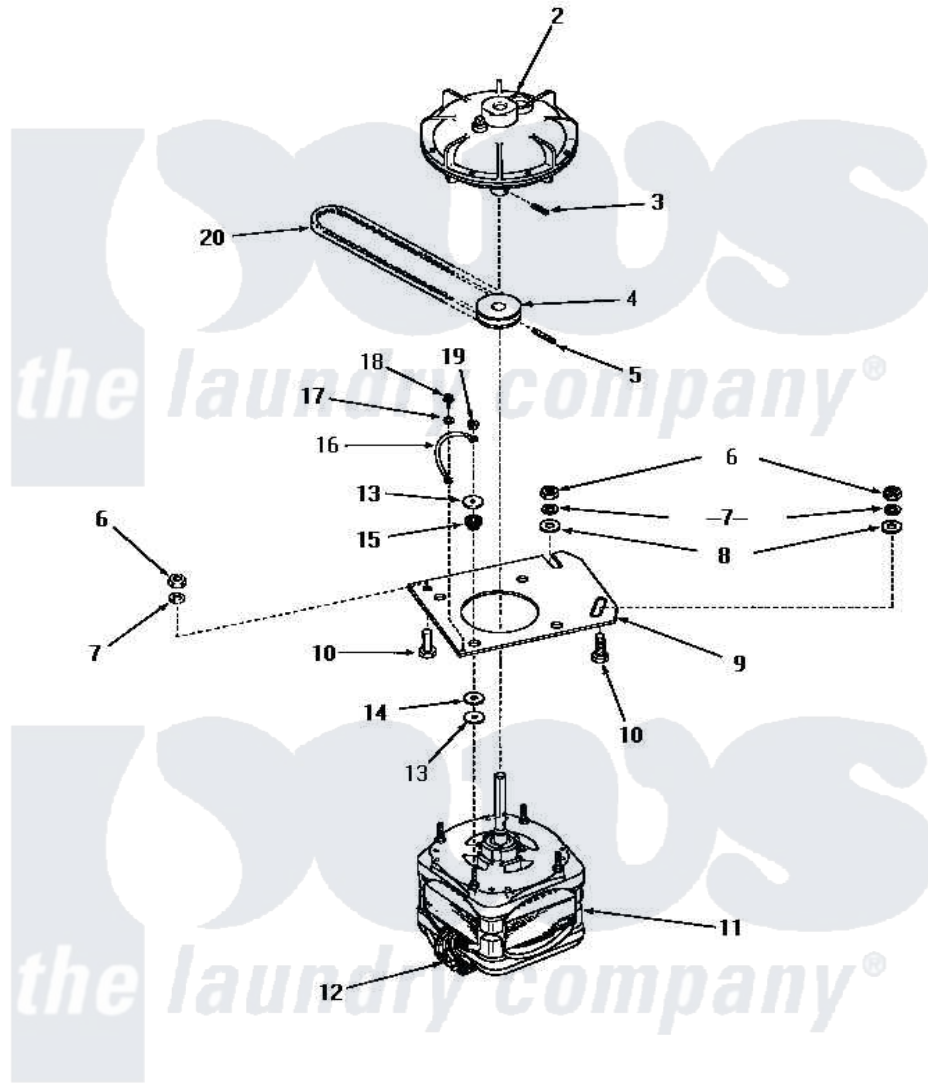

# Amana FA6022 16 - MOTOR, FLUID DRIVE & PUMP BELT

## MOTOR, FLUID DRIVE AND PUMP BELT

Amana [Residential Amana FA6022 Washer Parts](#) Parts Diagram 16 - MOTOR, FLUID DRIVE & PUMP BELT  
 Click on the part number to view part

Item	Original Part Number	Replaced By	Status	Part Description
2	<a href="#">24706</a>			Assembly, Fluid Drive
3	24703		Not Available	PIN,ROLL
4	<a href="#">26116</a>			Pulley, Drive
5	<a href="#">23750</a>			Pin, Roll
6	20274	<a href="#">62739</a>		Nut, Lock
7	<a href="#">20277</a>			Lockwasher, 3/8 Std X 3
8	<a href="#">20279</a>			Washer, 13/32 ID x 13/16 OD
9	23769		Not Available	PLATE,MOUNTING
10	20255		Not Available	SCREW,3/8-16 X 1 HEX H
11	<a href="#">26069</a>			X Assembly, Motor And Pulley
12	24142		Not Available	SWITCH,MOTOR
"	24139		Not Available	SWITCH,MOTOR
13	20103	<a href="#">M0270519</a>		Washer
14	<a href="#">20104</a>			Washer
15	20102		Not Available	WASHER
16	25484		Not Available	GROUND WIRE

17	21735	Not Available	LOCKWASHER, No. 10 INTSHKP
18	<a href="#">20530</a>		Screw, 10-24 x 3/8 Hex
19	<a href="#">23604</a>		Nut, Hex 10-32 Lock
20	23759	Not Available	BELT
NI	20299	Not Available	FLUID DRIVE FLUID-BULK