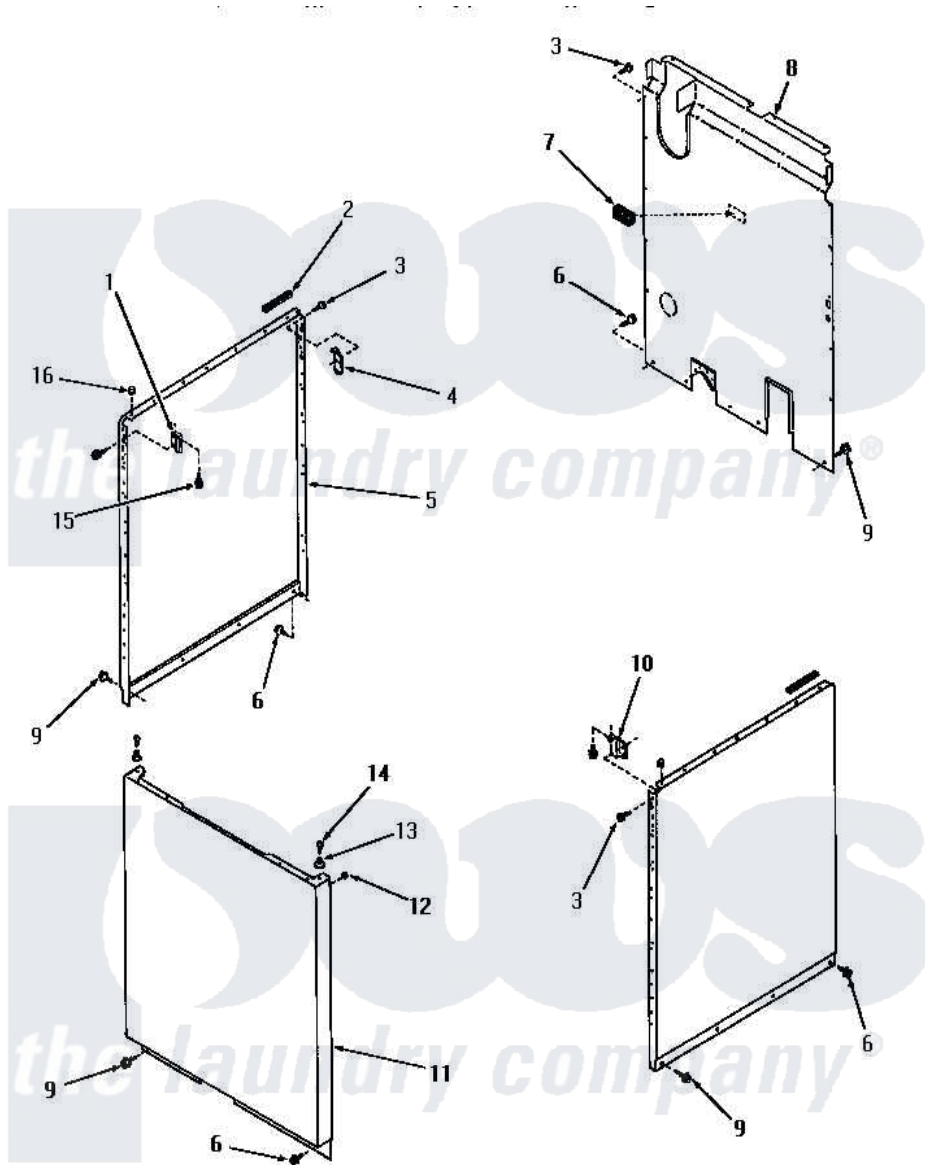

Amana FA6022 17 - PANELS

PANELS

Amana [Residential Amana FA6022 Washer Parts](#) Parts Diagram 17 - PANELS
 Click on the part number to view part

| Item | Original Part Number | Replaced By | Status | Part Description |
|------|-----------------------|--------------------------|---------------|--------------------------------|
| 1 | 26691 | | Not Available | BRACKET,HOLD DOWN-L.H. |
| 2 | 80312 | | | Bumper Pad |
| 3 | 51784 | | Not Available | SCREW,10B-16 X 1/2 HEX |
| 4 | 52487 | | | Lug, Hold-Down |
| 5 | 26821K | | Not Available | SIDE PANEL, RIGHT OR LEFT, COF |
| " | 26821A | | Not Available | PANEL,SIDE |
| " | 26821C | | Not Available | SIDE PANEL, RIGHT OR LEFT, COP |
| " | 26821L | | Not Available | PANEL,SIDE |
| " | 26821H | | Not Available | PANEL,SIDE |
| " | 26821W | | Not Available | SIDE PANEL, LEFT OR RIGHT, WHI |
| 6 | 26415 | 27001200 | | Screw |
| 7 | 23257 | | Not Available | PAD,BUMPER |
| 8 | 24342GR | | Not Available | REAR PANEL, GRAY |
| 9 | 26592 | | Not Available | HEX HEAD SCREW |

| | | | |
|----|-----------------------|---------------|--------------------------|
| 10 | 26690 | Not Available | BRACKET,HOLD DOWN-R.H. |
| 11 | 26822A | Not Available | PANEL,FRONT |
| " | 26822K | Not Available | FRONT PANEL, COFFEE |
| " | 26822C | Not Available | LOADING DOOR, COPPERTONE |
| " | 26822L | Not Available | PANEL,FRONT |
| " | 26822H | Not Available | PANEL,FRONT |
| " | 26822W | Not Available | LOADING DOOR, WHITE |
| 12 | 20387 | | Bumper |
| 13 | 23020 | Not Available | MOUNT,PANEL |
| 14 | Q6535 | Not Available | SCREW,10B-16 X 3/4 ROU |
| 15 | 23008 | | Screw, 10-24 X 3/4 Sems |
| 16 | 21176 | | Bumper |