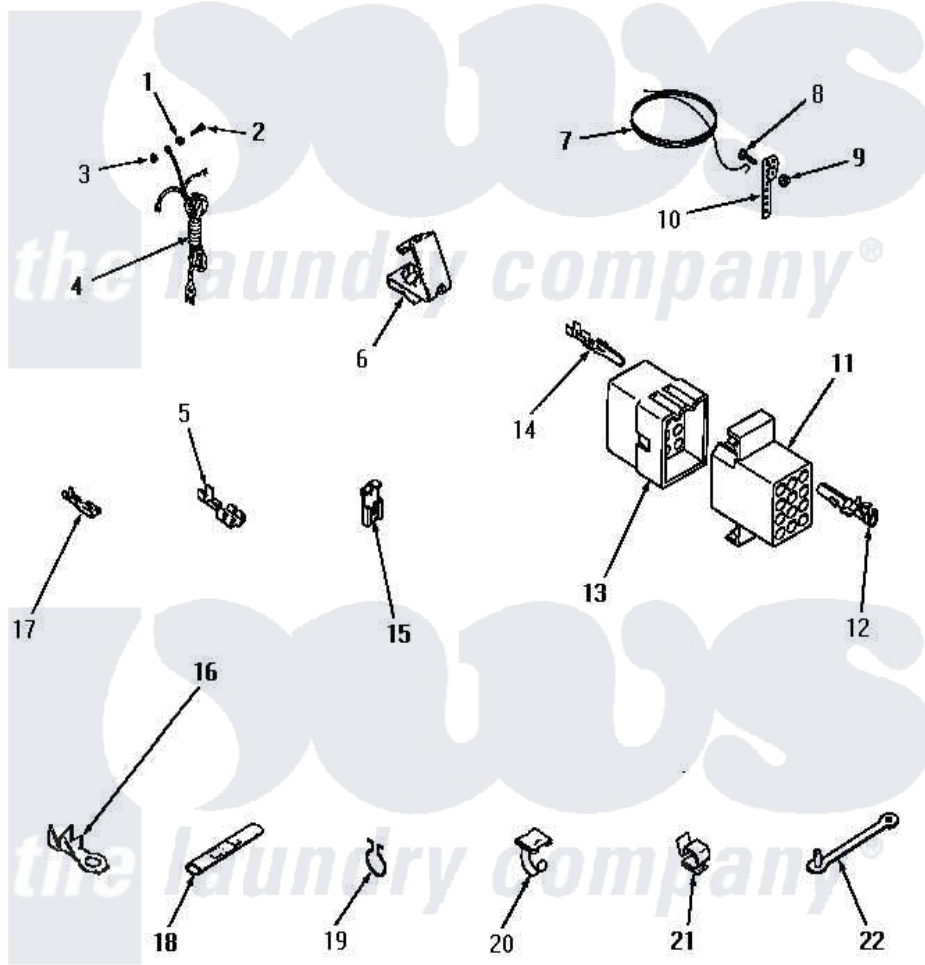

Amana FA6022 18 - POWER CORD, WIRE & TERMINALS

POWER CORD, WIRE AND TERMINALS

Amana [Residential Amana FA6022 Washer Parts](#) Parts Diagram 18 - POWER CORD, WIRE & TERMINALS
 Click on the part number to view part

Item	Original Part Number	Replaced By	Status	Part Description
1	03815			Lockwasher, No.10 Ext Shk
2	20267			Screw, 10-24 X 3/8 Round
3	03673		Not Available	NUT
4	22660		Not Available	POWER CORD AND PLUG
5	Y00119		Not Available	SPADE TERMINAL(18 GAUGE) (1/4 INCH-(1) 18 GAUGE WIRE)
6	00158		Not Available	GROUND CLIP
7	Y21429		Not Available	GROUND WIRE
8	21431		Not Available	ROUND HEAD SCREW
9	Y20278		Not Available	LOCKWASHER
10	21430		Not Available	STRAP,GROUND
11	23042		Not Available	RECEPTACLE
"	Y23034	26163		Receptacle, 9 Circuit
"	23036			Receptacle, 12 Circuit
"	23038		Not Available	RECEPTACLE,15 CIRCUIT
"	23039	697780		Receptacle,

12	Y00117	5011-XX		093 Female Socket
13	23035		Not Available	PLUG,12 CIRCUIT
"	23033			Plug, 9 Circuit
"	23037			Plug, 15 Circuit
"	23041			Plug, 6 Circuit
"	23040			Plug-3 Circuit
14	Y00116			Terminal, Pin-Male
15	Y00120			Terminal, Flag-1/4 Fema
16	00110			No.10 18 Gauge Wire
17	00112			Terminal, Spade-3/16 Fe
18	21091		Not Available	CONNECTOR TWO 1/4 INCH MALE
19	51291			Clip, Wire
20	21793		Not Available	CABLE CLIP
21	21036			Clip, Cable
22	22837		Not Available	STRAP,WIRE